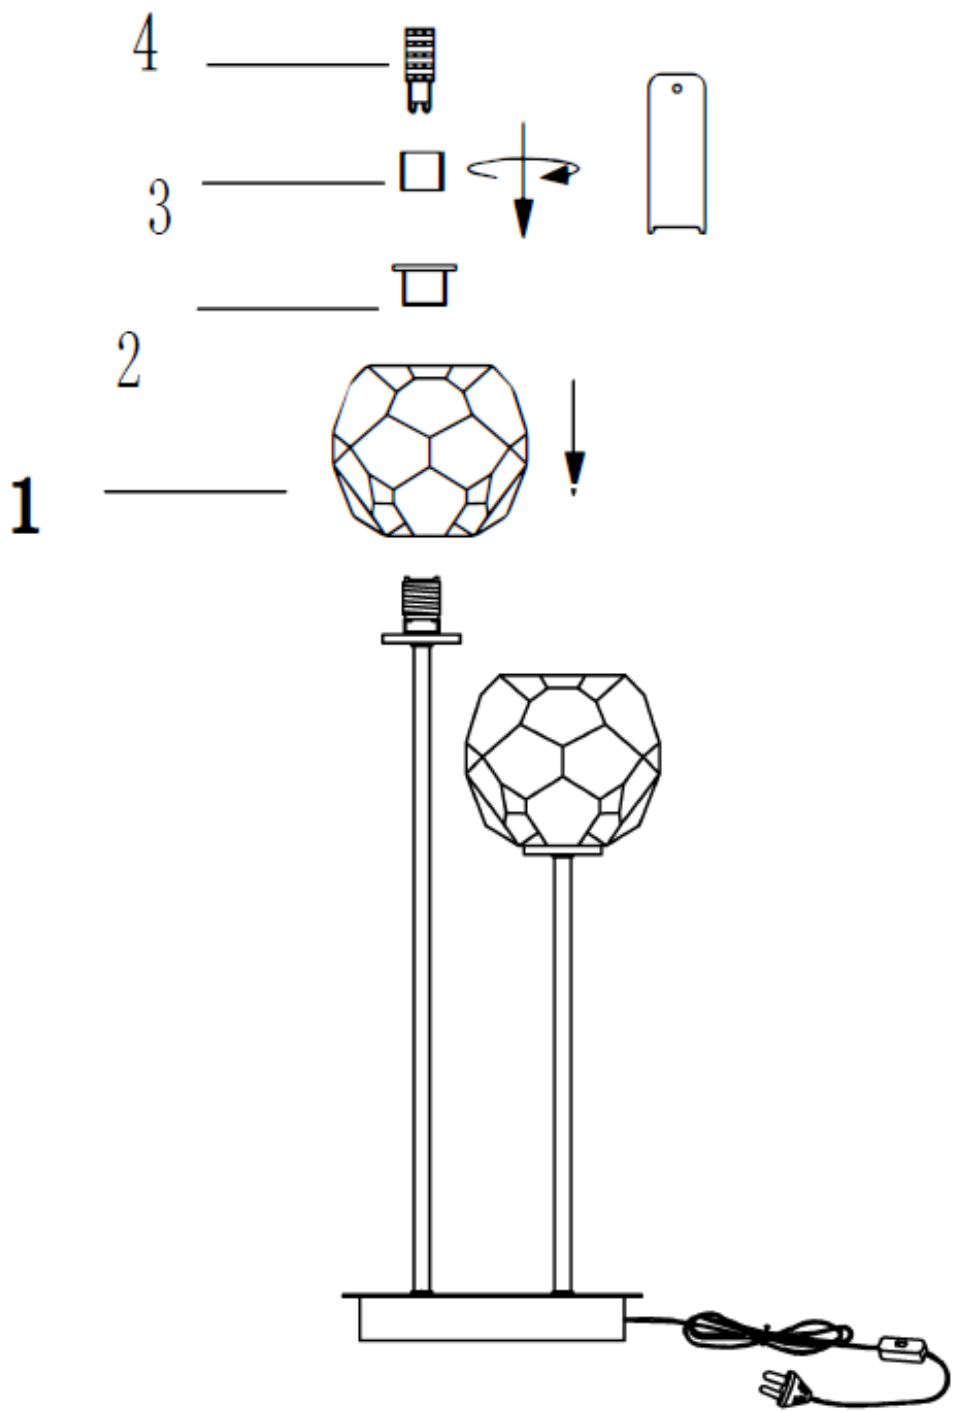

ITEMNO.:ZAHA TL2

240V ~ 50Hz G9 Max.3Wx2

Telbix.

NOTE: GLOBE INCLUDED

Disclaimer:
/ / Tools not included
[Shade Ring] Shade ring attached on lamp holder
[Light Bulb] Globe(s) not included