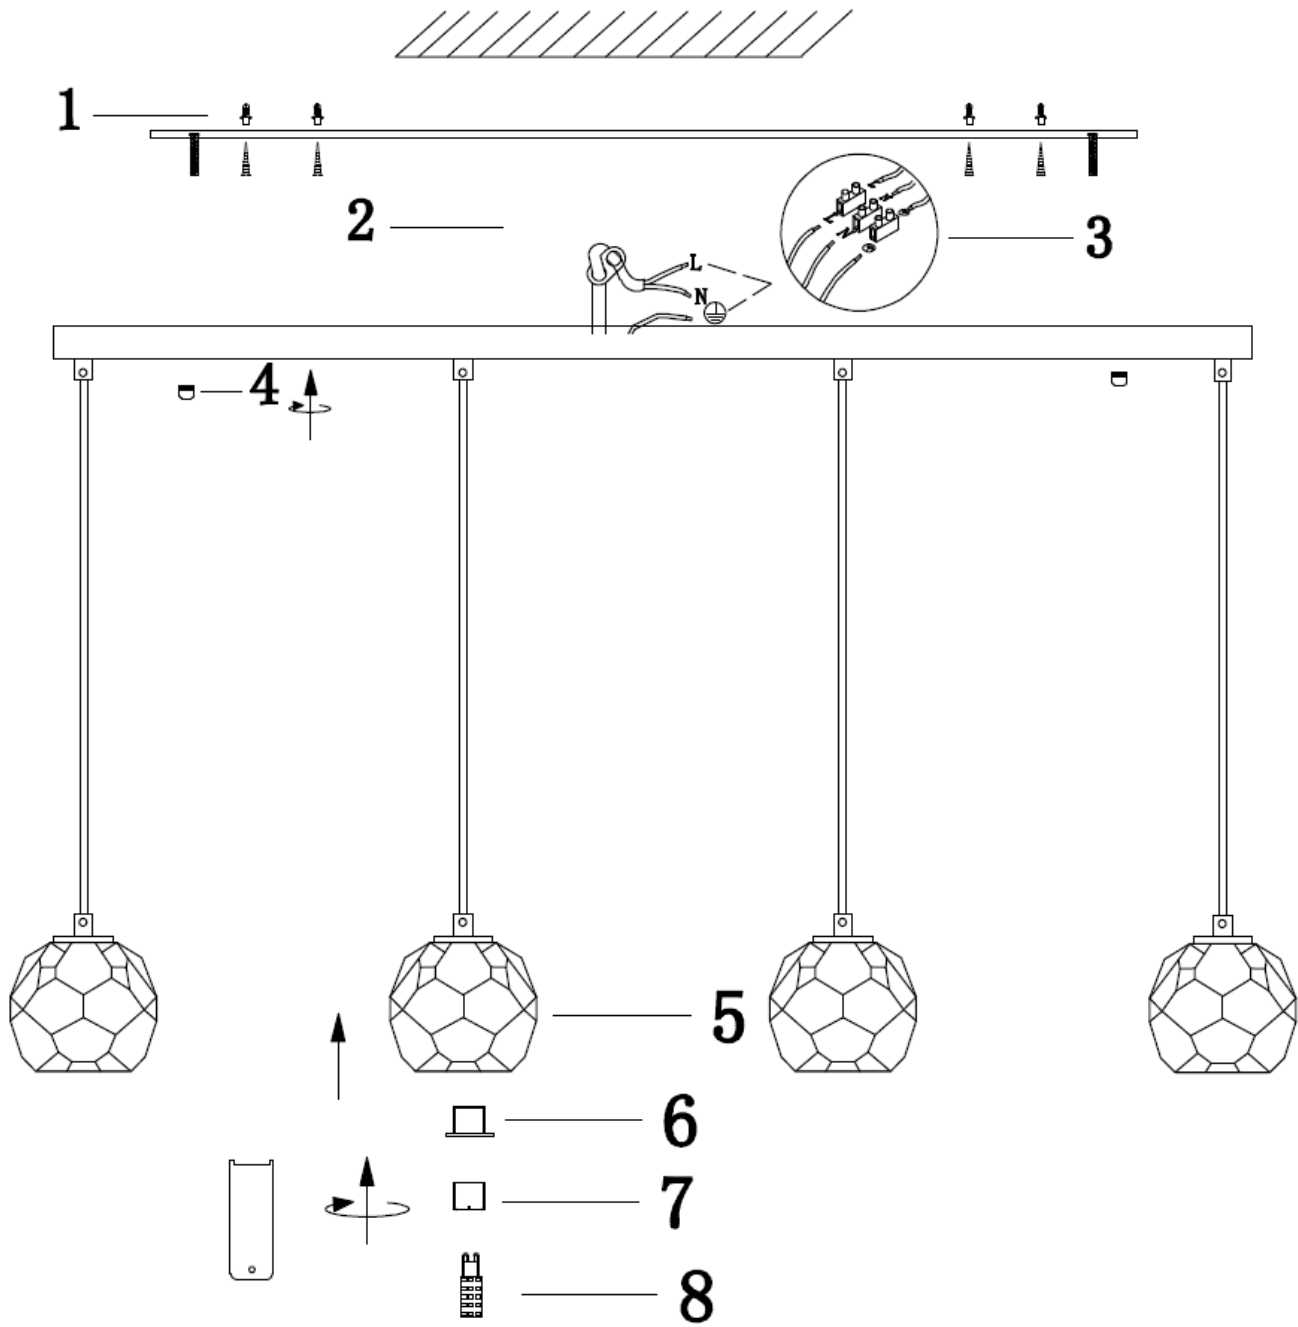

ITEM NO.:ZAHA PE04

Disclaimer:
/ Tools not included
 Shade ring attached on lamp holder
 Globe(s) not included

IMPORTANT
Must be installed by a qualified electrical contractor.
Install in accordance with AS/NZ3000

240V ~ 50Hz G9 Max.3W x4

NOTE: GLOBE INCLUDED

telbix.