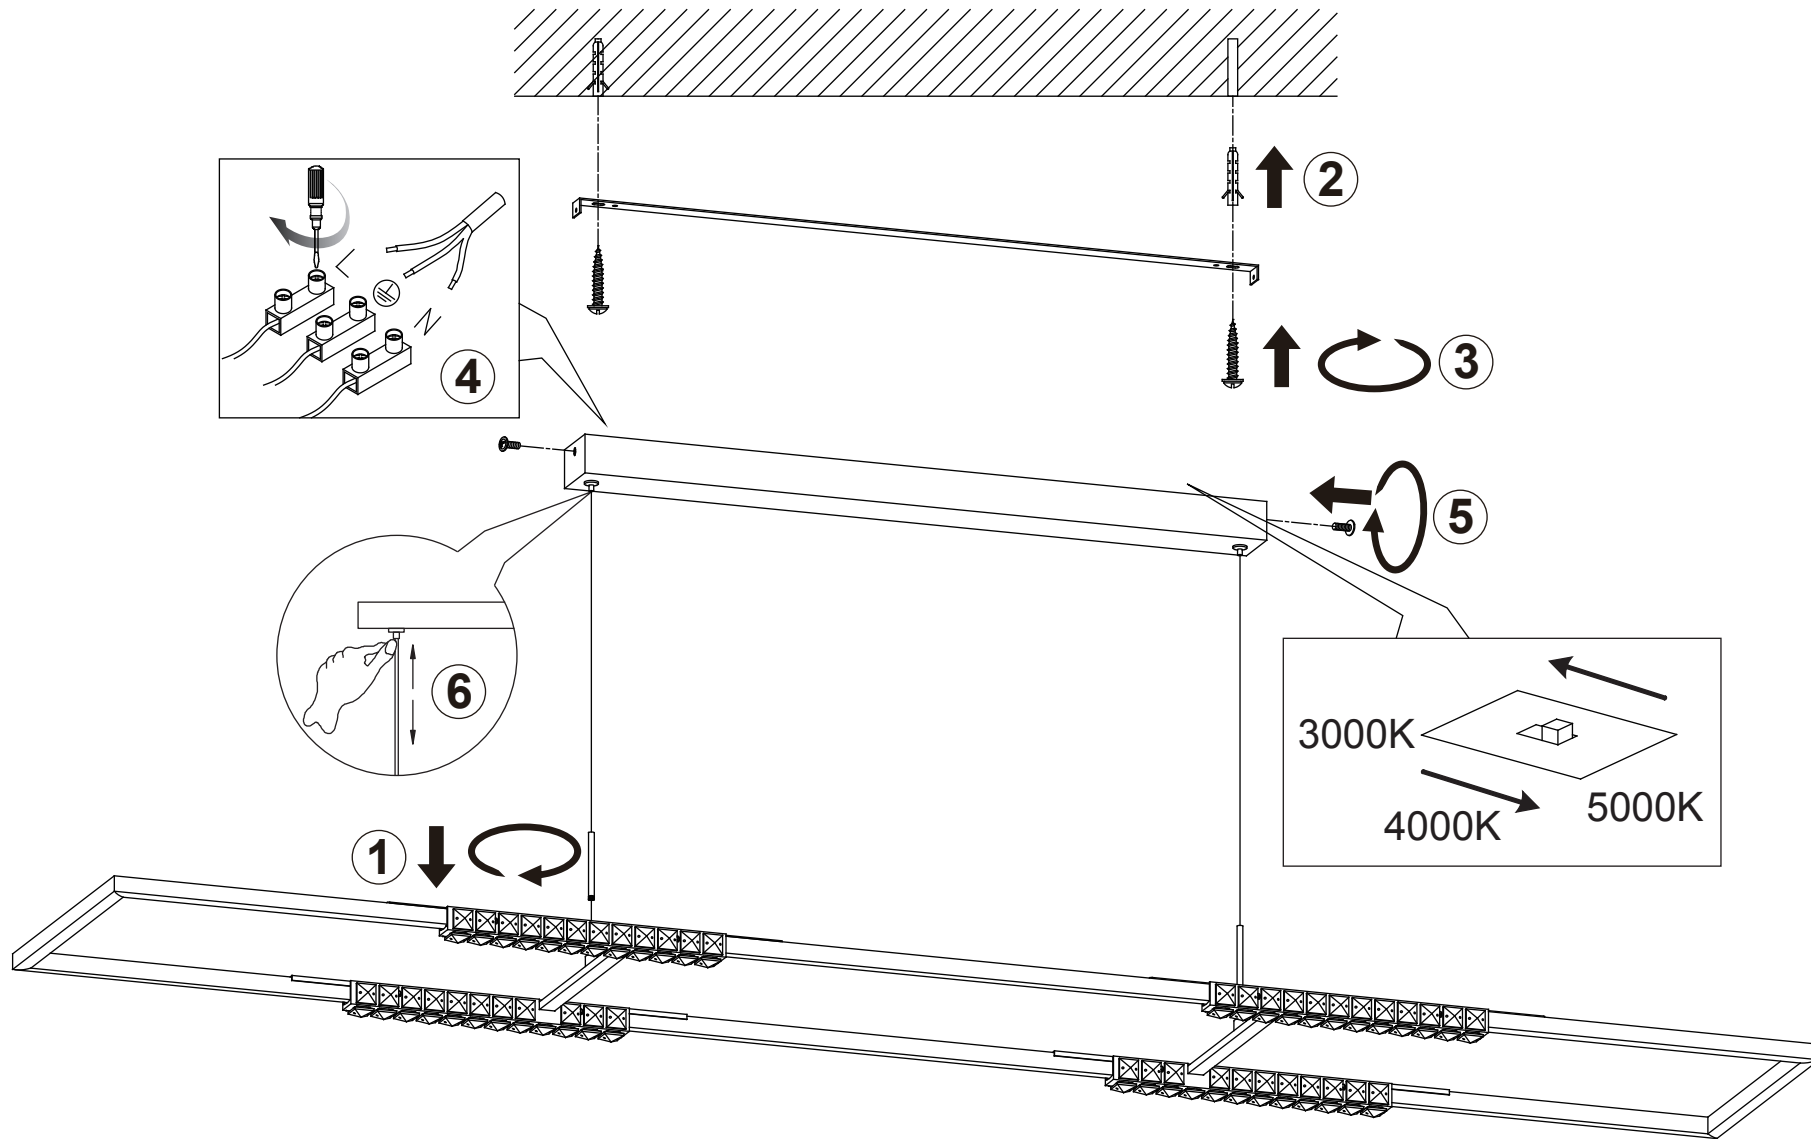

# ITEM NO.: ZAFRA PER

IP20

**Telbix.**

240V ~ 50Hz LED 56W  
3000K-4000K-5000K 3CCT  
NON-DIM

### IMPORTANT

Must be installed by  
a qualified electrical  
contractor.  
Install in  
accordance with  
AS/NSZ3000.