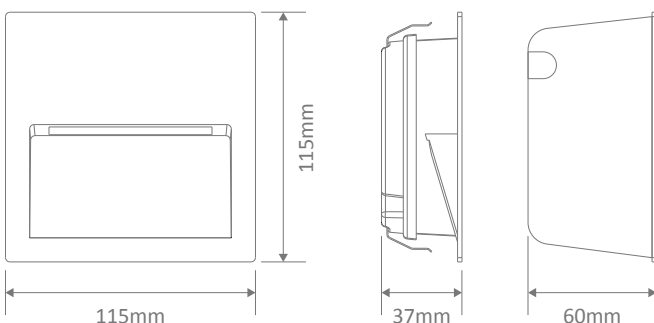

### Description

The ZAC-PRO-5 is a round or square, modern and sleek recessed LED wall or step light featuring a slimline, cast-aluminium body and TPS cable gland for easy installation. Perfect for low level pathway lighting and particularly useful for external pathways, providing soft downward illumination to the desired walkway. The aluminium trim features a special chromate process before a polyester powder coated finish is applied, for extended wear in external environments. With an IP65 rating, the ZAC-PRO-5 features amazing downward illumination while consuming a minimal power consumption of 5W. Available in Black and White frame colour options. Tri-colour switchable, choose from 3000K, 4000K or 5000K colour temperature options. Available in mains power 240V or 12/24V DC, which allows for outdoor applications such as planter boxes and front wall installations, where low voltage wiring has been used. The ZAC-PRO-5 is also backed by our Three Year Replacement Warranty for peace of mind.

### Specification Features

Input Voltage:	240V AC
Power (W):	5W
IP rating (IP):	IP65
Lumens (lm):	Warm White 3000K - 305lm Neutral White 4000K - 348lm White 5000K - 365lm
LED type:	SMD
CCT:	3000K - 4000K - 5000K (Switchable)
CRI:	≥90
Beam angle (°):	120°
Dimmable:	No
Lifespan (hrs):	50,000hrs
Mounting:	Recessed

### Diagrams / Additional

Cutout without recessed box: (Ø) 105mm  
Cutout with recessed box: (Ø) 110mm

Item No.	Variants		CCT
	Blk	Wht	
ZAC-PRO-5-240V-SQR	10312	10313	TRIO