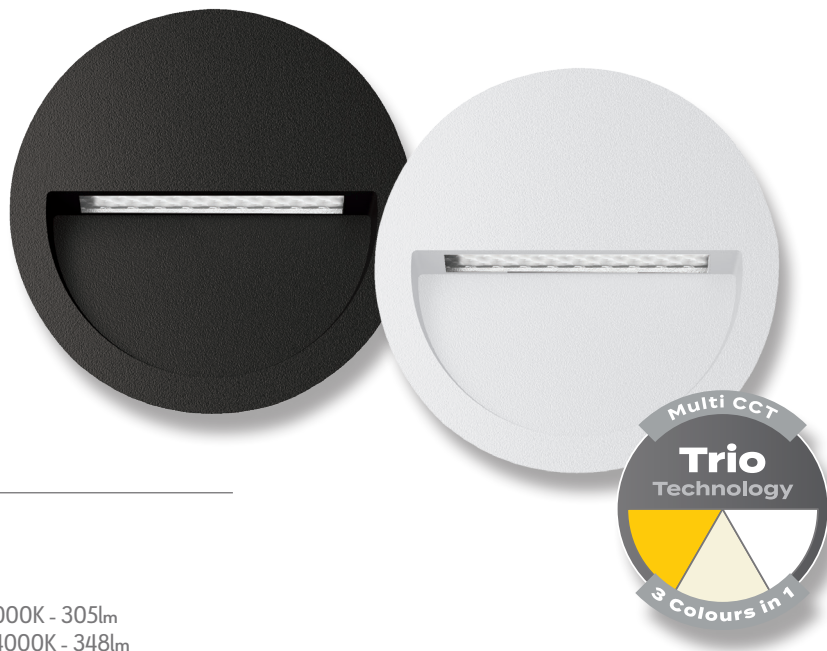

ZAC-PRO-5-RND LED Wall Light

Description

The ZAC-PRO-5 is a round or square, modern and sleek recessed LED wall or step light featuring a slimline, cast-aluminium body and TPS cable gland for easy installation. Perfect for low level pathway lighting and particularly useful for external pathways, providing soft downward illumination to the desired walkway. The aluminium trim features a special chromate process before a polyester powder coated finish is applied, for extended wear in external environments. With an IP65 rating, the ZAC-PRO-5 features amazing downward illumination while consuming a minimal power consumption of 5W. Available in Black and White frame colour options. Tri-colour switchable, choose from 3000K, 4000K or 5000K colour temperature options. Available in mains power 240V or 12/24V DC, which allows for outdoor applications such as planter boxes and front wall installations, where low voltage wiring has been used. The ZAC-PRO-5 is also backed by our Three Year Replacement Warranty for peace of mind.

Specification Features

Input Voltage:	240V AC
Power (W):	5W
IP rating (IP):	IP65
Lumens (lm):	Warm White 3000K - 305lm Neutral White 4000K - 348lm White 5000K - 365lm
LED type:	SMD
CCT:	3000K - 4000K - 5000K (Switchable)
CRI:	≥90
Beam angle (°):	120°
Dimmable:	No
Lifespan (hrs):	50,000hrs
Mounting:	Recessed

Diagrams / Additional

Cutout without recessed box: (Ø) 105mm
Cutout with recessed box: (Ø) 110mm

Item No.	Variants		CCT
	Blk	Wht	
ZAC-PRO-5-240V-RND	10310	10311	TRIO