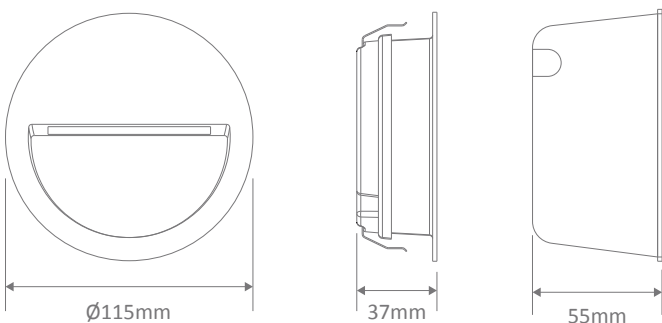

ZAC-PRO-5-RND LED Wall Light

Description

The ZAC-PRO-5 is a round or square, modern and sleek recessed LED wall or step light featuring a slimline, cast-aluminium body and TPS cable gland for easy installation. Perfect for low level pathway lighting and particularly useful for external pathways, providing soft downward illumination to the desired walkway. The aluminium trim features a special chromate process before a polyester powder coated finish is applied, for extended wear in external environments. With an IP65 rating, the ZAC-PRO-5 features amazing downward illumination while consuming a minimal power consumption of 5W. Available in Black and White frame colour options. Tri-colour switchable, choose from 3000K, 4000K or 5000K colour temperature options. Available in mains power 240V or 12/24V DC, which allows for outdoor applications such as planter boxes and front wall installations, where low voltage wiring has been used. The ZAC-PRO-5 is also backed by our Three Year Replacement Warranty for peace of mind.

Specification Features

Input Voltage:	240V AC
Power (W):	5W
IP rating (IP):	IP65
Lumens (lm):	Warm White 3000K - 305lm Neutral White 4000K - 348lm White 5000K - 365lm
LED type:	SMD
CCT:	3000K - 4000K - 5000K (Switchable)
CRI:	≥90
Beam angle (°):	120°
Dimmable:	No
Lifespan (hrs):	50,000hrs
Mounting:	Recessed

Diagrams / Additional

Cutout without recessed box: (Ø) 105mm
Cutout with recessed box: (Ø) 110mm

Item No.	Variants		CCT
	Blk	Wht	
ZAC-PRO-5-240V-RND	10310	10311	TRIO