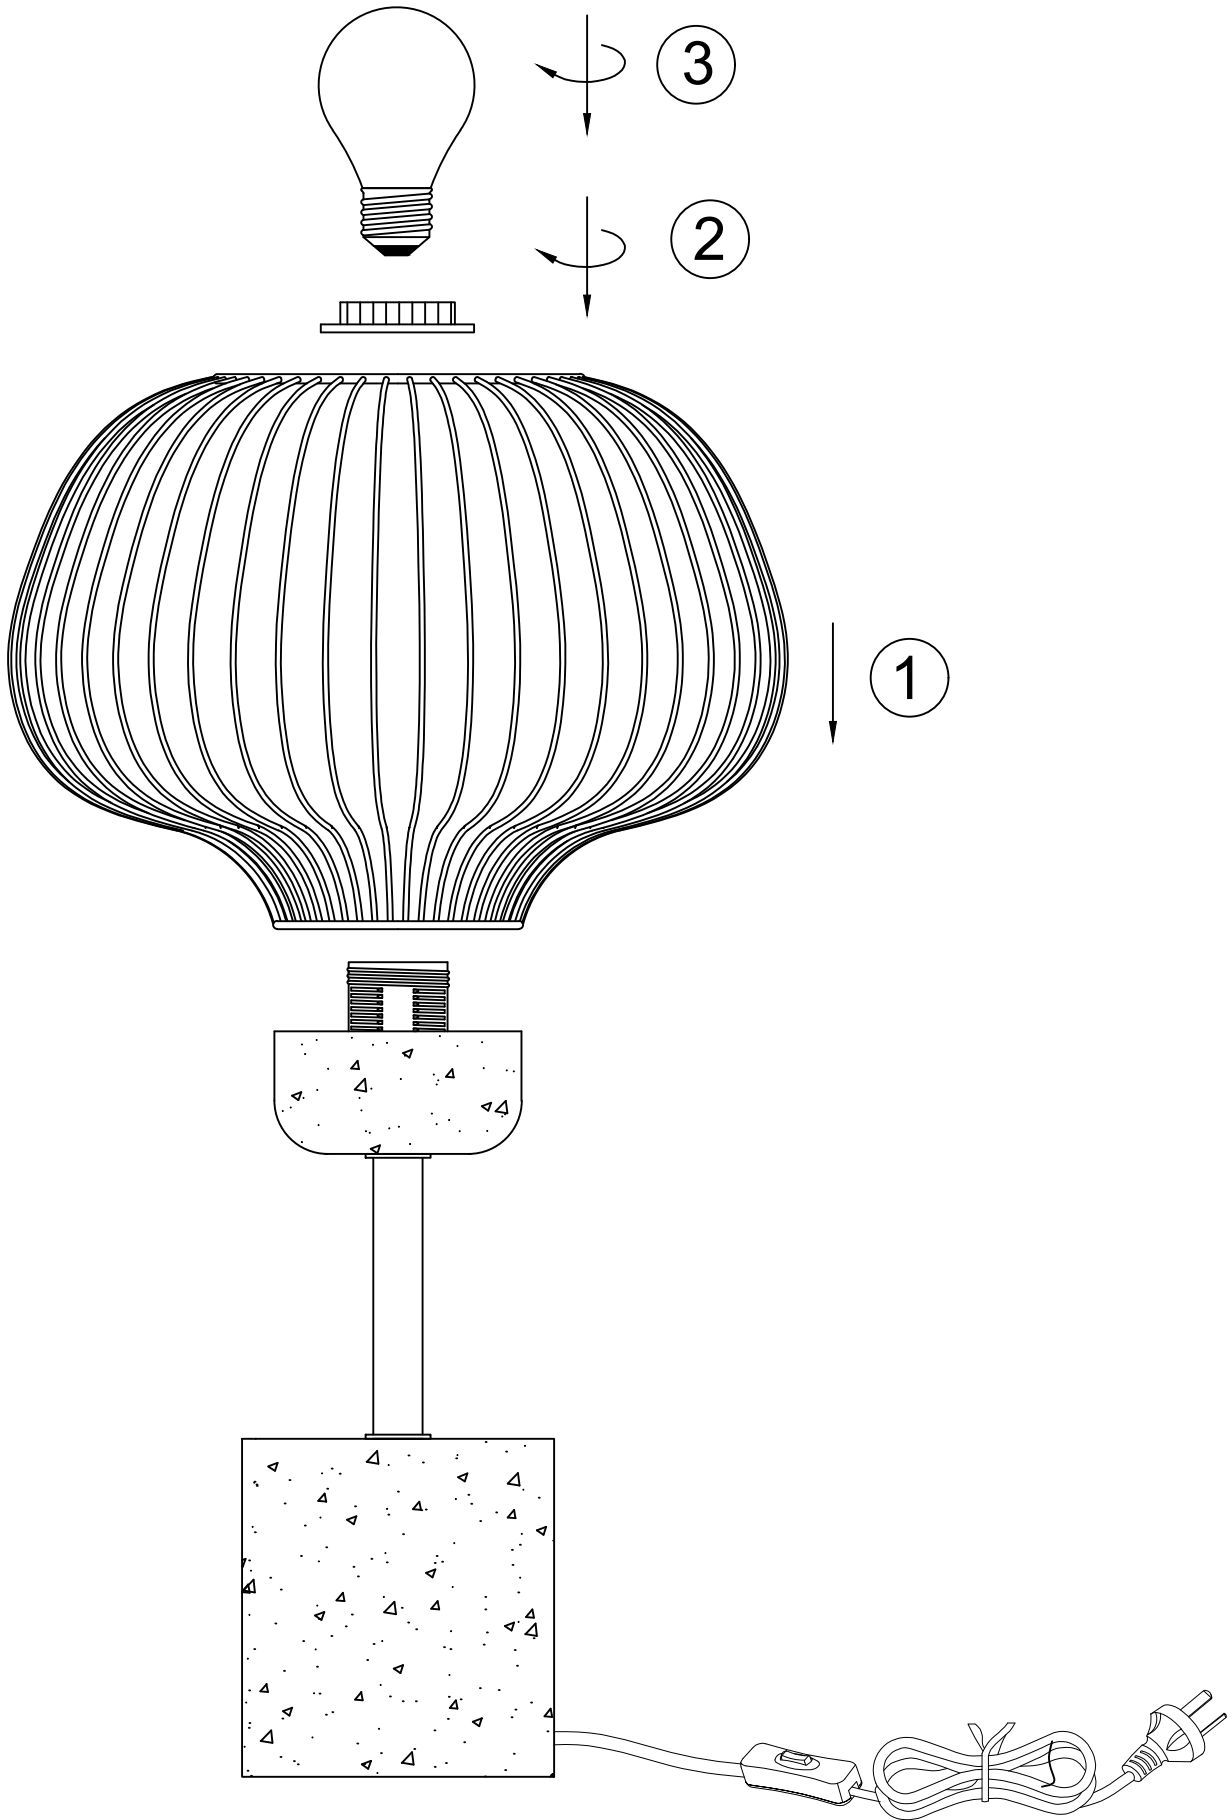

# ITEM NO.:VYBOR TL

240V ~ 50Hz E27 Max.25Wx1

NOTE: GLOBE NOT INCLUDED

Disclaimer:  
Tools not included  
Shade ring attached on lamp holder  
Globe(s) not included