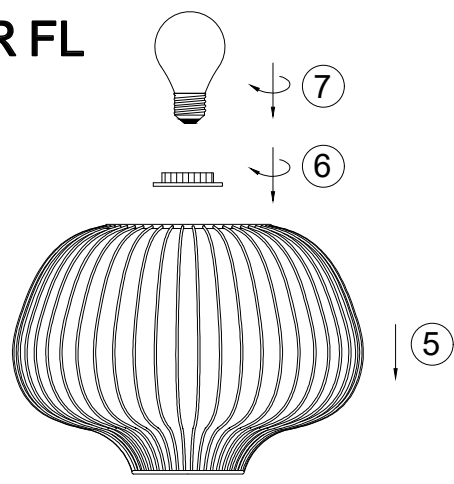

ITEM NO.:VYBOR FL

Disclaimer:  
Tools not included  
Shade ring attached on lamp holder  
Globe(s) not included

240V ~ 50Hz E 27 Max.25Wx1  
NOTE: GLOBE NOT INCLUDED