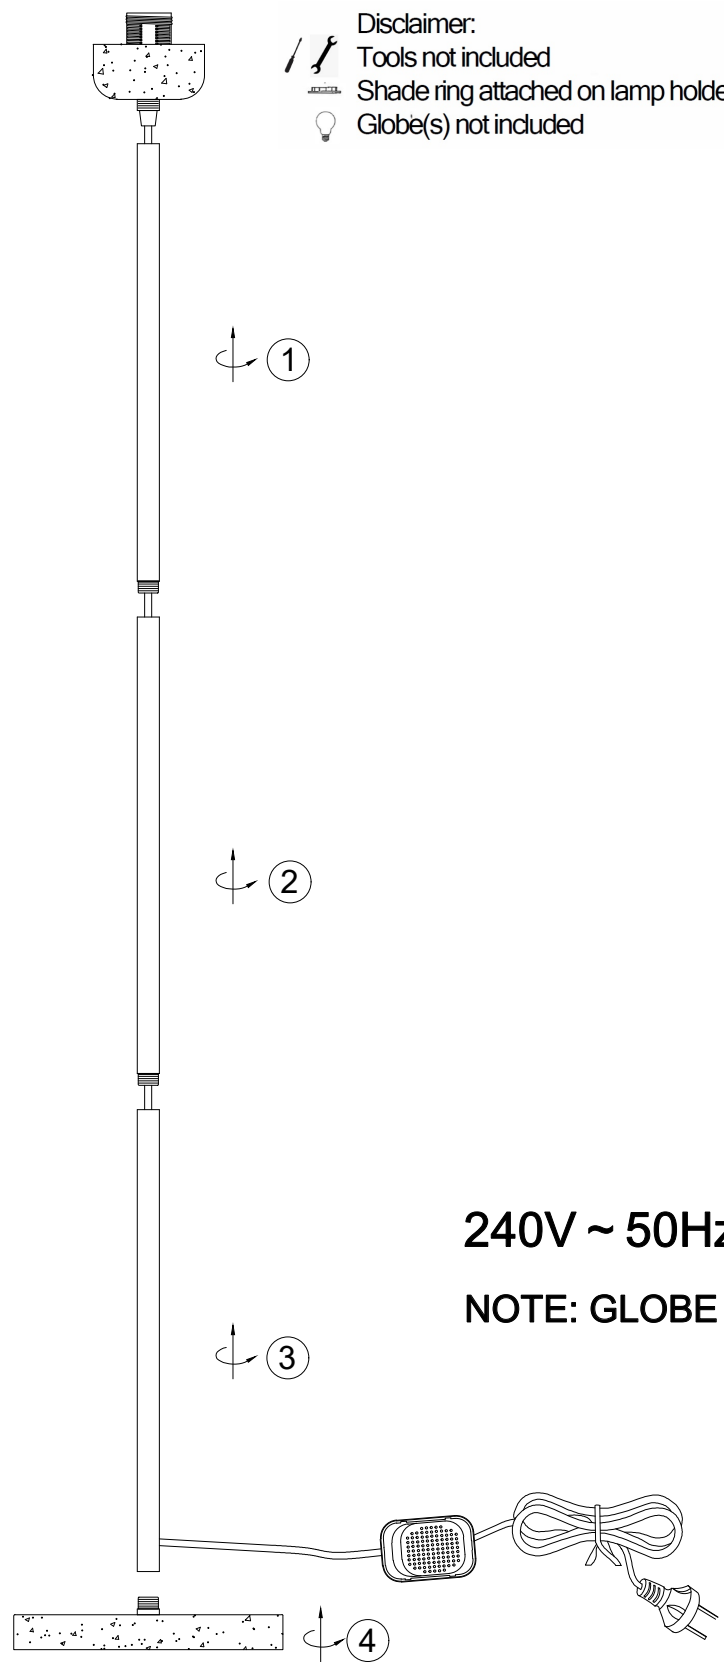

ITEM NO.:VYBOR FL

Disclaimer:  
Tools not included  
Shade ring attached on lamp holder  
Globe(s) not included

240V ~ 50Hz E 27 Max.25Wx1  
NOTE: GLOBE NOT INCLUDED