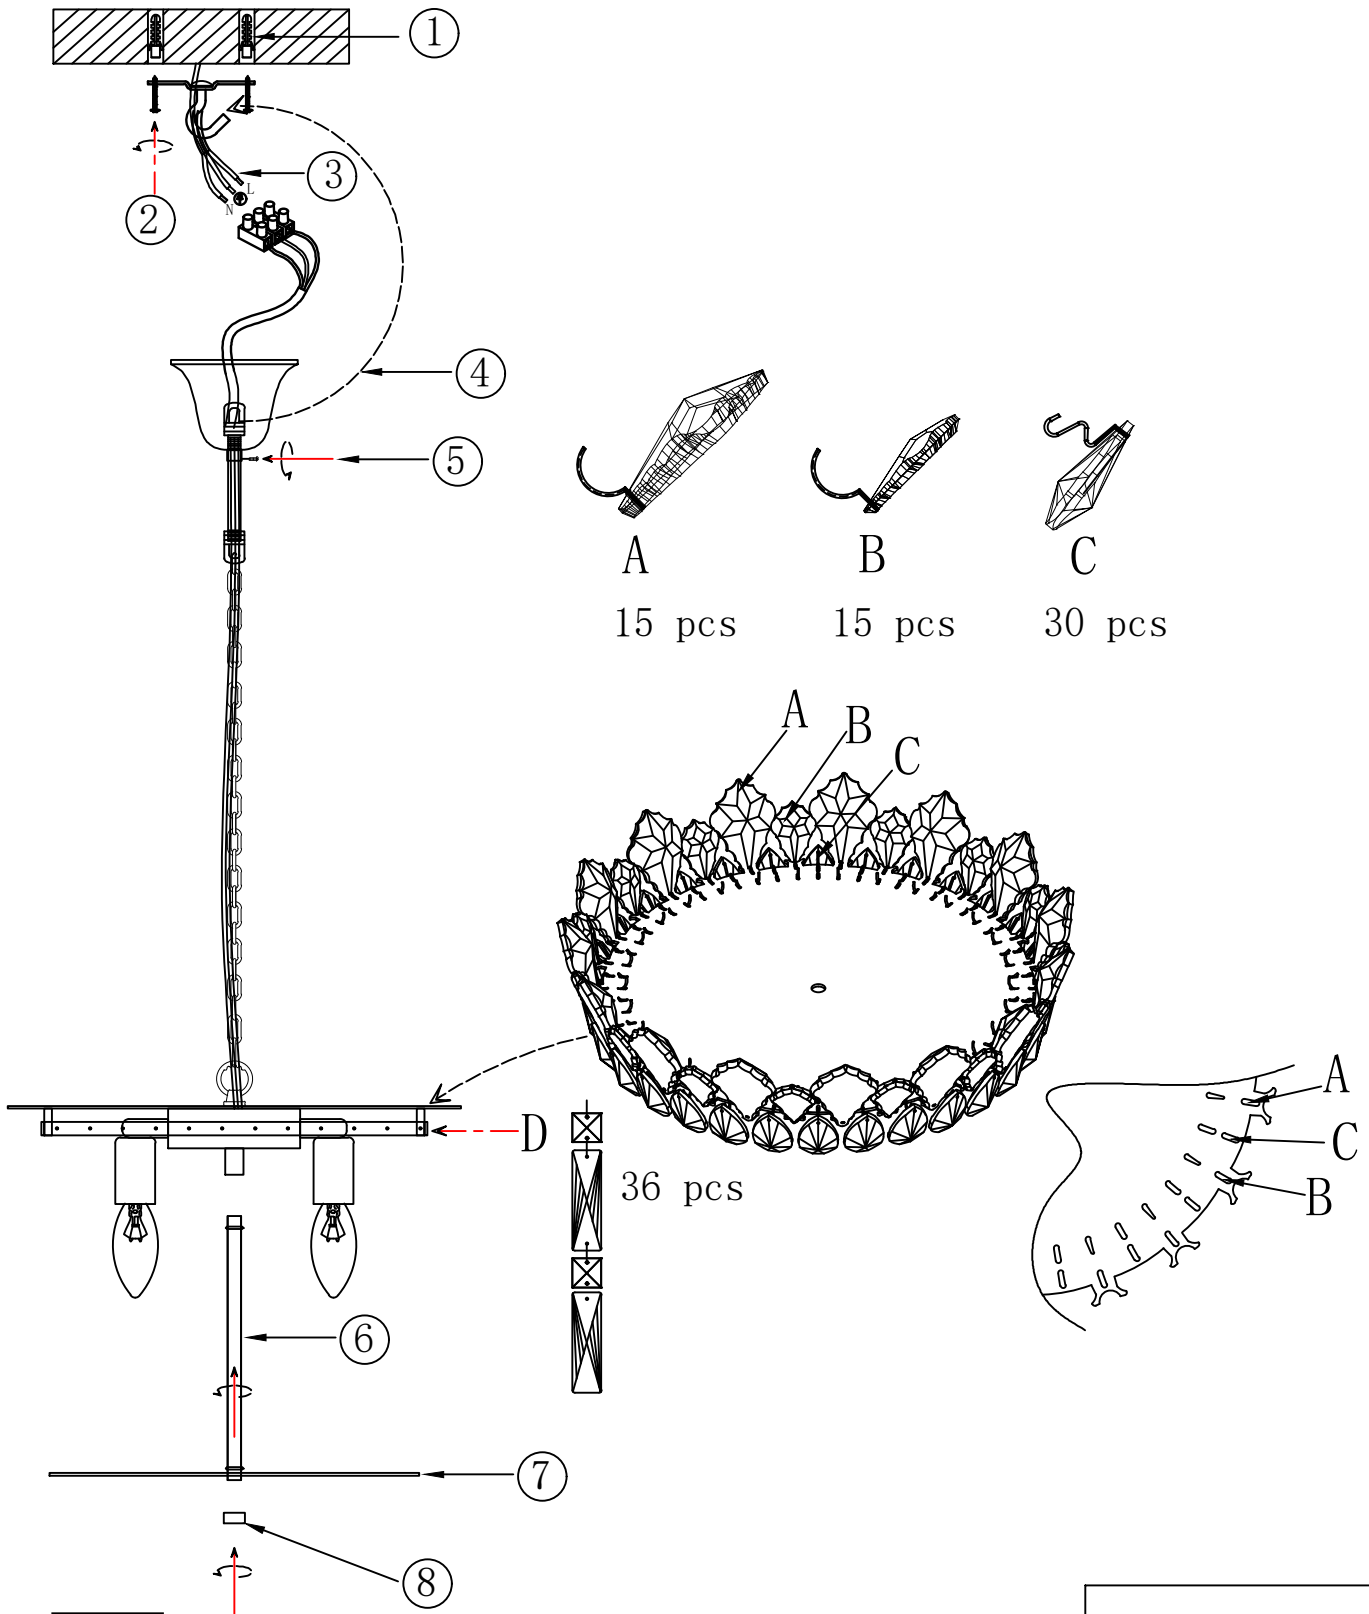

ITEM NO.: VIRELL PE6

IP20

240V - 50Hz E14 Max.25Wx6

Telbix.

NOTE: GLOBE NOT INCLUDED

IMPORTANT
 Must be installed by a qualified electrical contractor.
 Install in accordance with AS/NSZ3000.