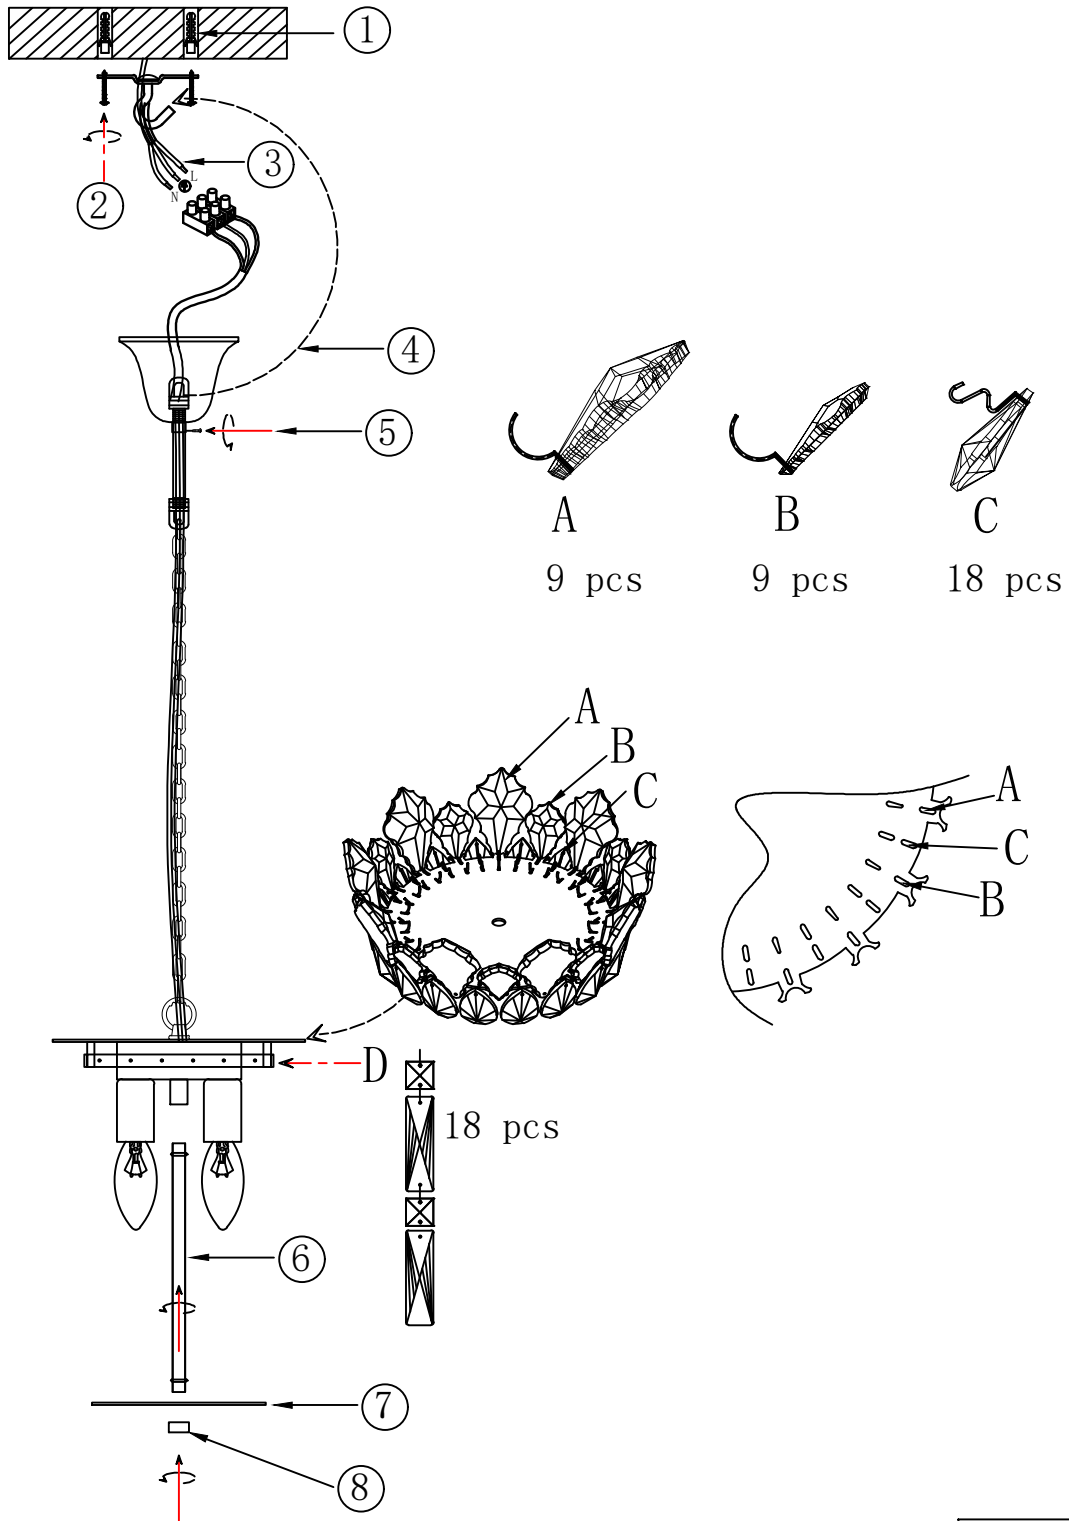

ITEM NO.: VIRELL PE3

IP20

240V - 50Hz E14 Max.25Wx3

Telbix.

NOTE: GLOBE NOT INCLUDED

IMPORTANT
 Must be installed by a qualified electrical contractor.
 Install in accordance with AS/NSZ3000.