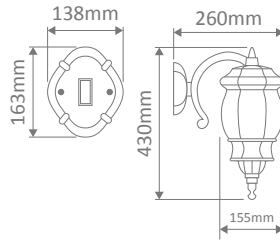

Order Code:	Colour	Globe
15962		1xB22
15963		1xB22
15964		1xB22
15965		1xB22
15967		1xB22