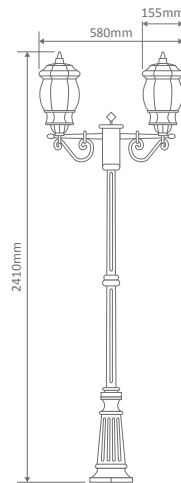

VIENNA-2P-2.44M

Diagrams / Additional