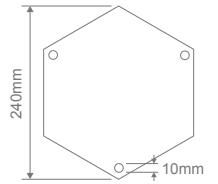

Order Code:	Colour	Globe
15914		1x B22
15915		1x B22
15916		1x B22
15917		1x B22
15919		1x B22