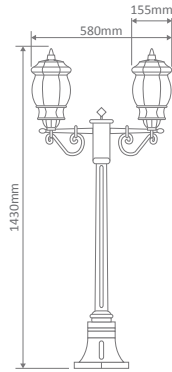

Vienna

Multiple Application Exterior Light

VIENNA-2P-1.46M

Diagrams / Additional