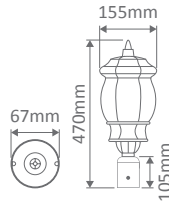

Vienna Multiple Application Exterior Light

VIENNA-PTOP

Diagrams / Additional