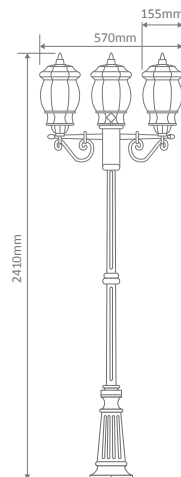

VIENNA-3P-2.44M

Diagrams / Additional