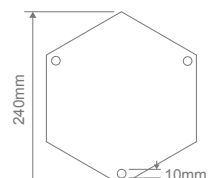

Order Code:	Colour	Globe
15902		2xB22
15903		2xB22
15904		2xB22
15905		2xB22
15907		2xB22