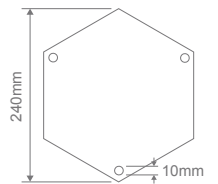

Order Code:	Colour	Globe
15908		2x B22
15909		2x B22
15910		2x B22
15911		2x B22
15913		2x B22