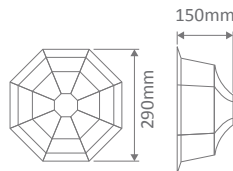

VIENNA-CTC

Diagrams / Additional