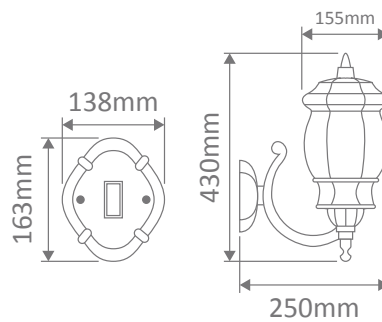

Order Code:	Colour	Globe
15956	Beige	1xB22
15957	Black	1xB22
15958	Green	1xB22
15959	White	1xB22
15961	Burgundy	1xB22