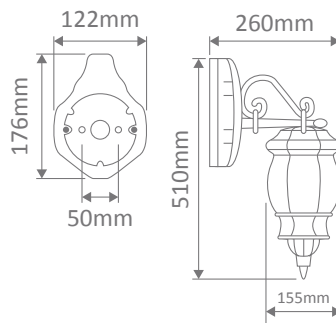

Order Code:	Colour	Globe
15890	Beige	1xB22
15891	Black	1xB22
15892	Green	1xB22
15893	White	1xB22
15895	Burgundy	1xB22

VIENNA-WB-C-UP

Curved Arm Facing Up

Diagrams / Additional