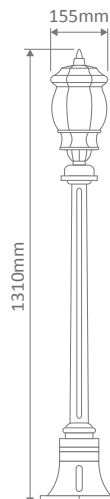

VIENNA-1P-1.31M

Diagrams / Additional