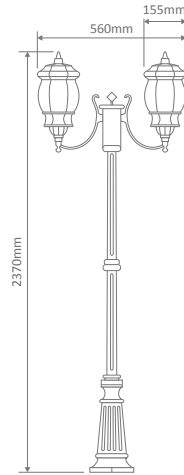

Vienna

Multiple Application Exterior Light

VIENNA-2P-2.35M

Diagrams / Additional