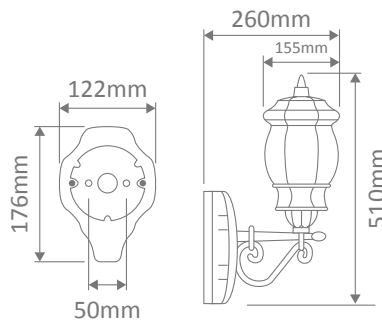

Diagrams / Additional

Order Code:	Colour	Globe
15884	Beige	1xB22
15885	Black	1xB22
15886	Green	1xB22
15887	White	1xB22
15889	Burgundy	1xB22

VIENNA-WB-S-DN

Straight Arm Facing Down

Diagrams / Additional