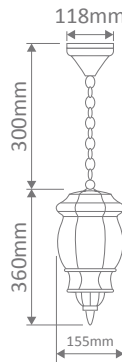

VIENNA-PDT

Diagrams / Additional

Order Code:	Colour	Globe
15878		1xB22
15879		1xB22
15880		1xB22
15881		1xB22
15883		1xB22