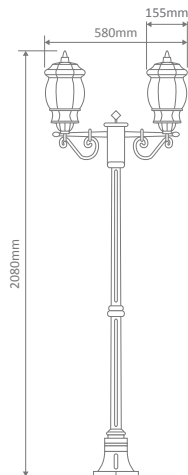

VIENNA-2P-2.08M

Diagrams / Additional