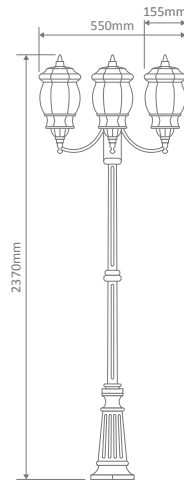

#### VIENNA-2P-2.44M

#### VIENNA-2P-2.35M

#### Diagrams / Additional

Order Code:	Colour	Globe
15968		1xB22
15969		1xB22
15970		1xB22
15971		1xB22
15973		1xB22

#### Diagrams / Additional

Order Code:	Colour	Globe
15974		2xB22
15975		2xB22
15976		2xB22
15977		2xB22
15979		2xB22