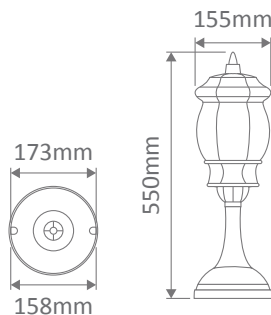

VIENNA-PILLAR

Diagrams / Additional

Order Code:	Colour	Globe
15896		2xB22
15897		2xB22
15898		2xB22
15899		2xB22
15901		2xB22