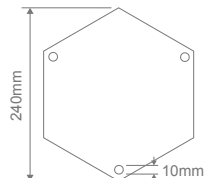

Order Code:	Colour	Globe
15920		2x B22
15921		2x B22
15922		2x B22
15923		2x B22
15925		2x B22