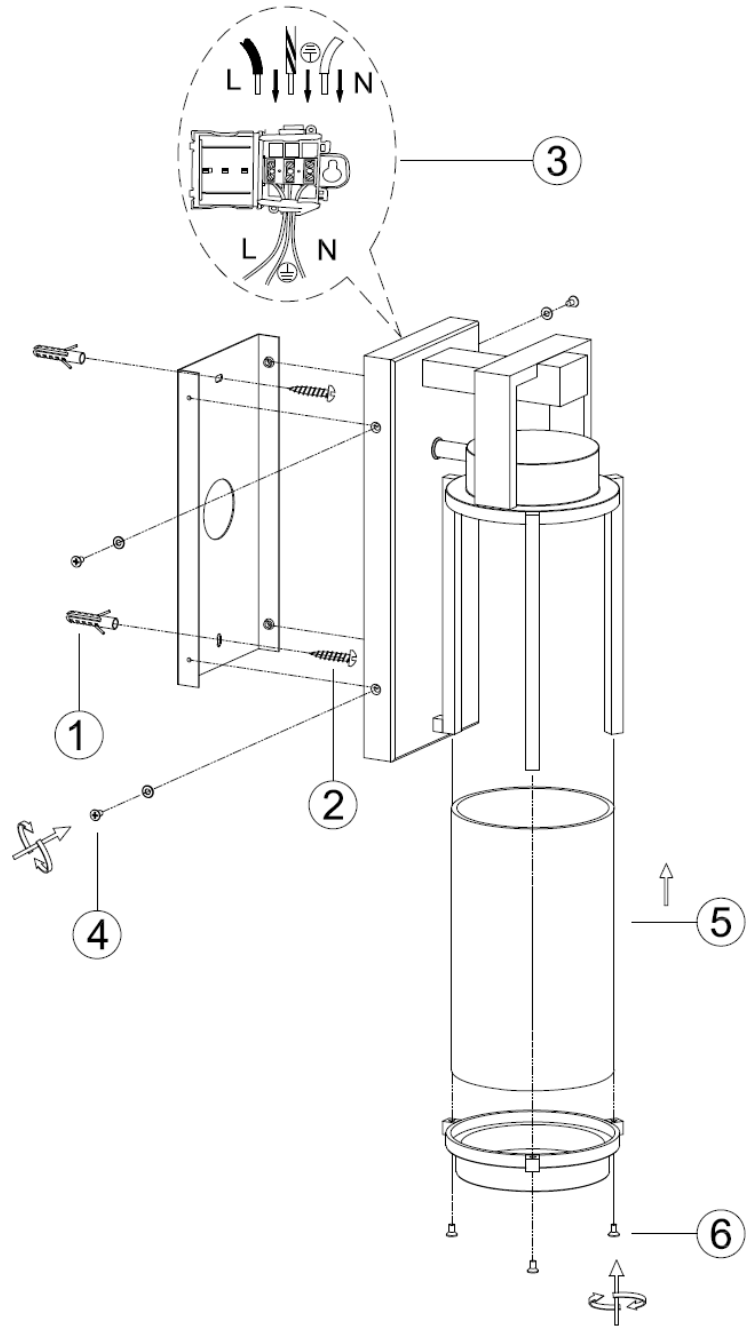

ITEM NO.: VEXOR EX55

IP44

240V ~ 50Hz LED 22W 3000K

NON-DIM

IMPORTANT
Must be installed by a qualified electrical contractor.
Install in accordance with AS/NSZ3000.

Telbix.