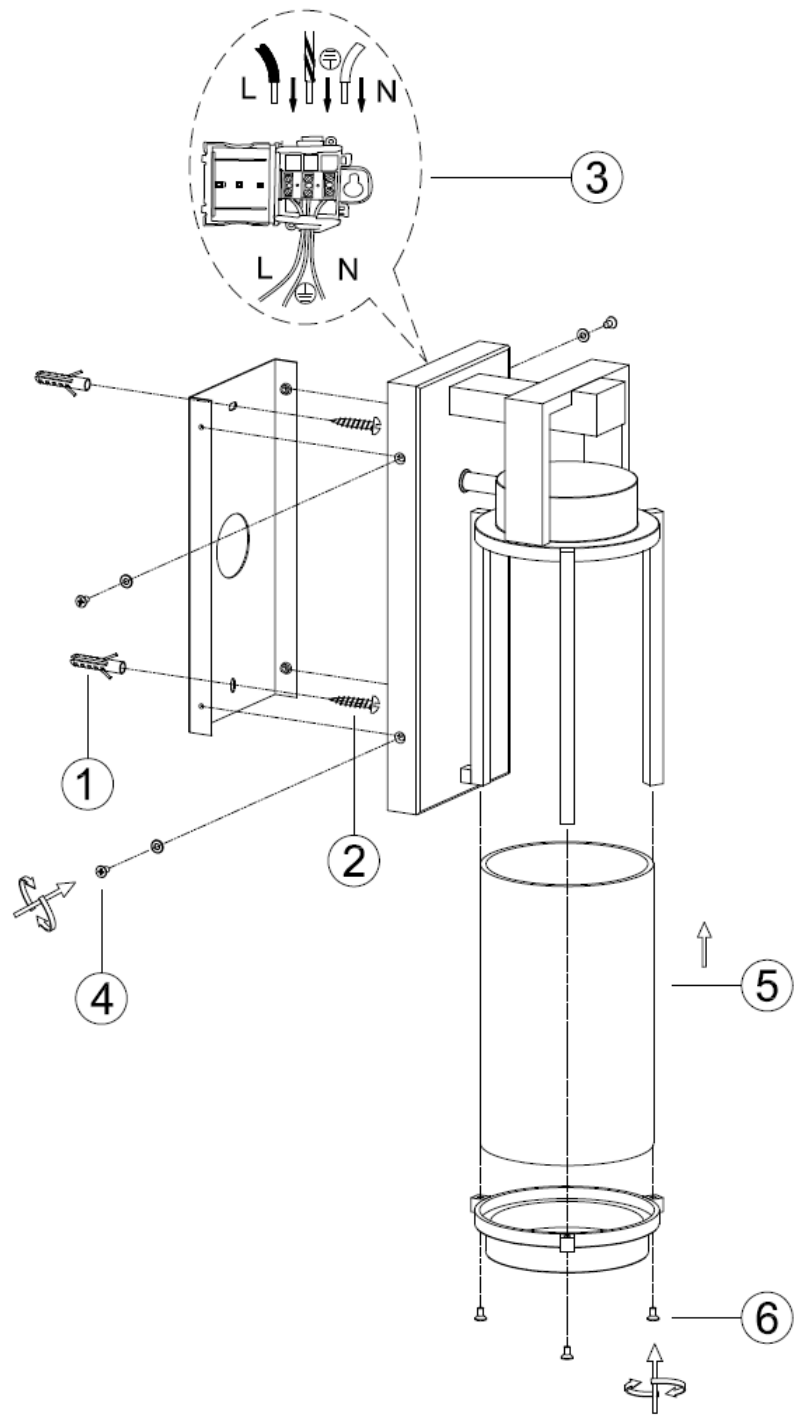

ITEM NO.: VEXOR EX43

IP44

240V ~ 50Hz LED 14W 3000K

NON-DIM

**IMPORTANT**  
Must be installed by a qualified electrical contractor.  
Install in accordance with AS/NSZ3000.