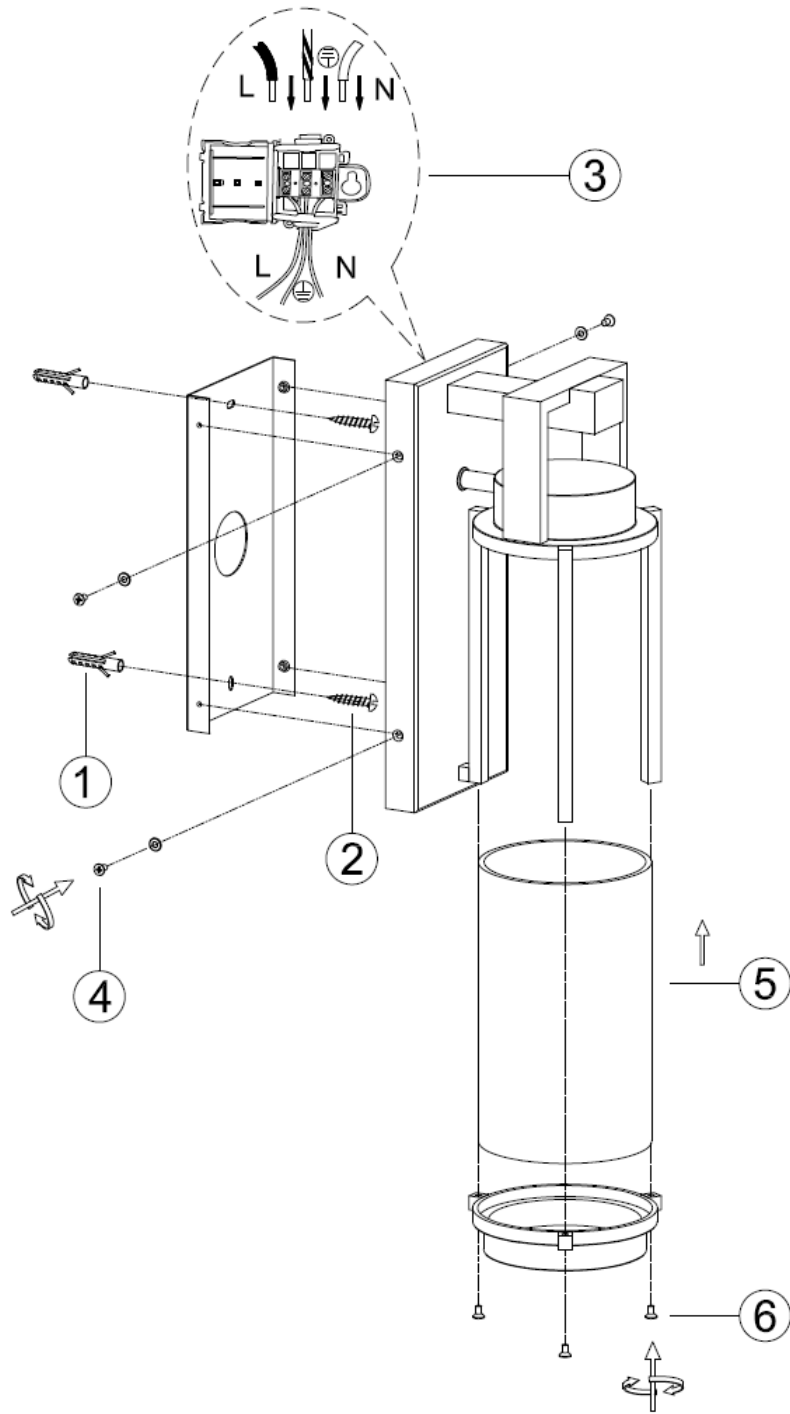

ITEM NO.: VEXOR EX33

IP44

240V ~ 50Hz LED 10W 3000K

NON-DIM

IMPORTANT
Must be installed by a qualified electrical contractor.
Install in accordance with AS/NSZ3000.