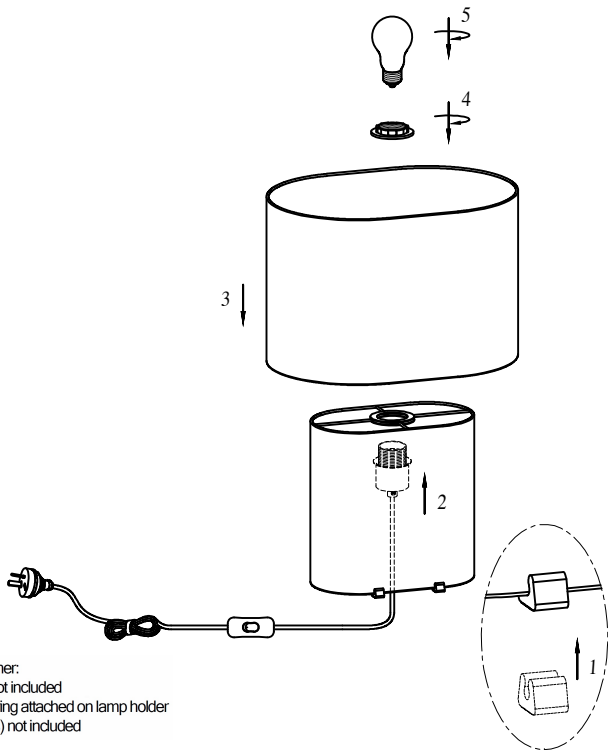

ITEM NO.:VERSO TL

240V ~ 50Hz E27 Max.25Wx1

NOTE: GLOBE NOT INCLUDED

Telbix.