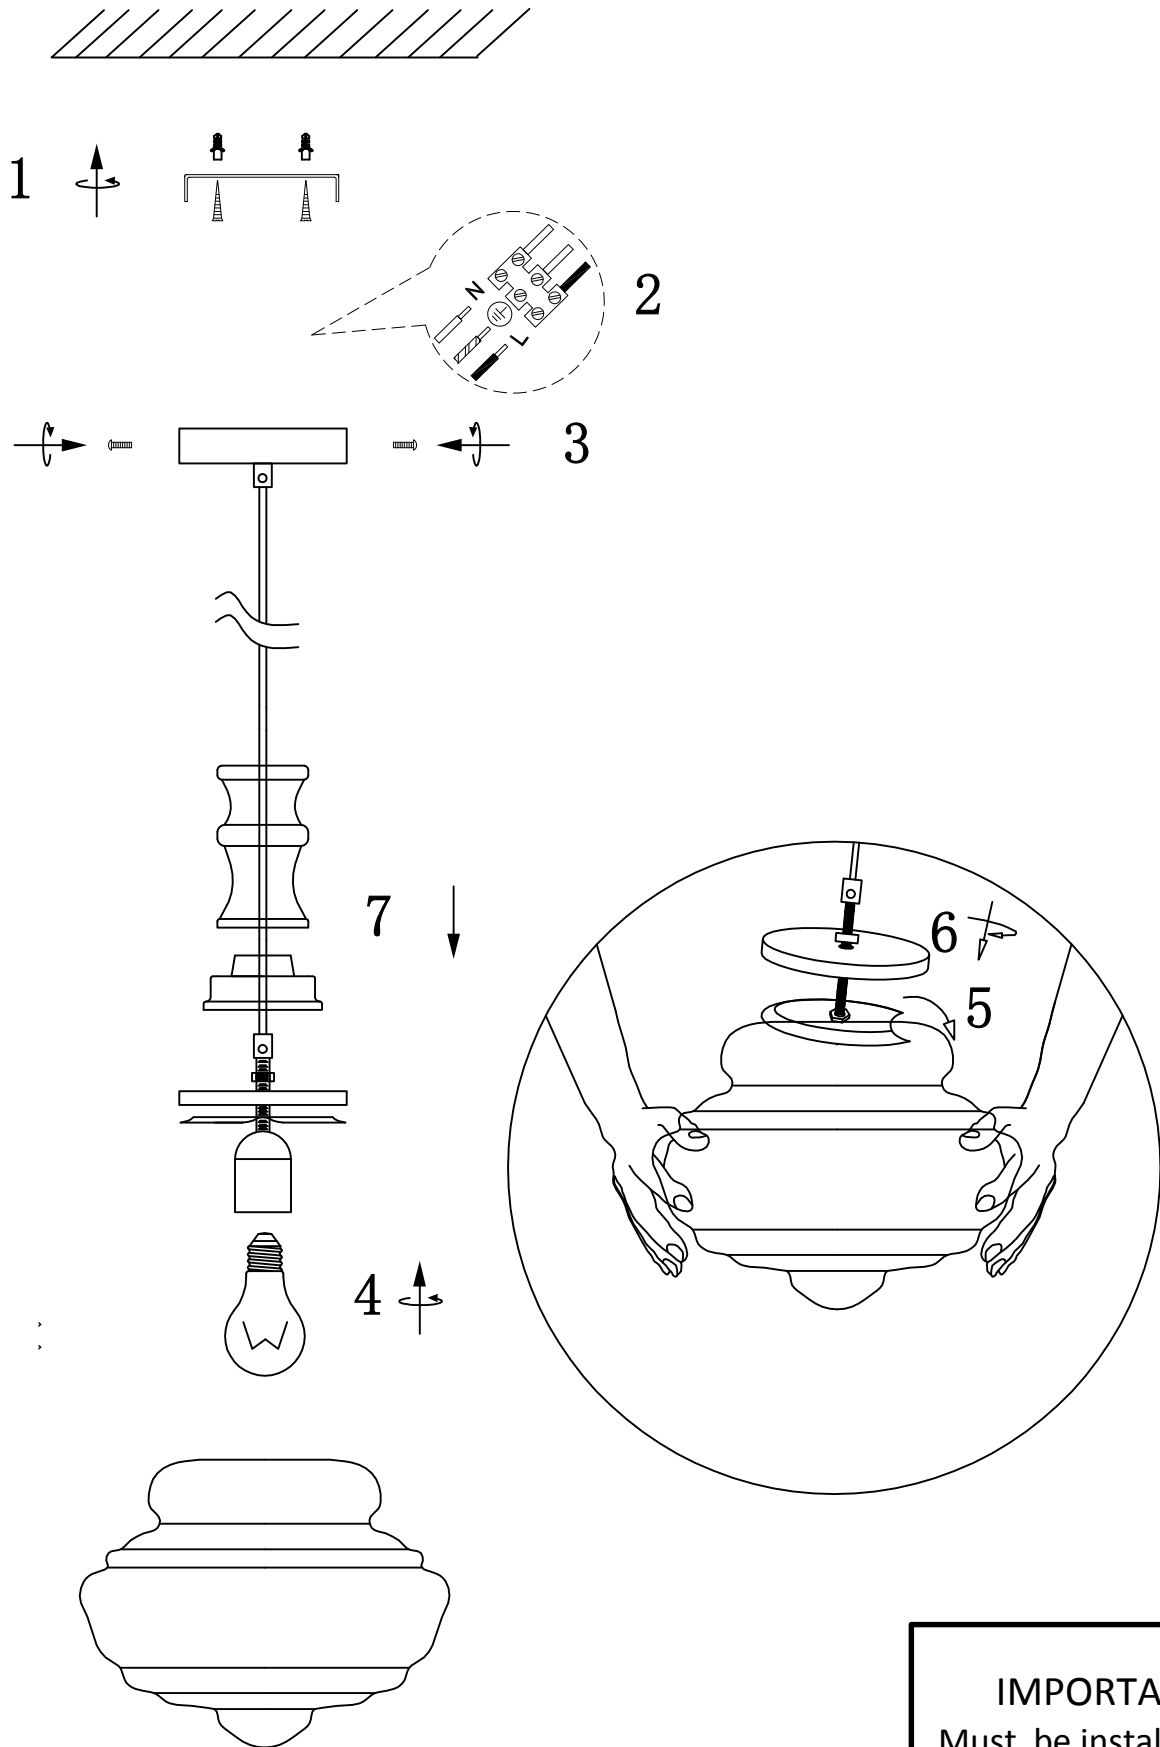

ITEM NO.: VERDUN PE26

IP20

240V - 50Hz E27 Max.25Wx1

**Telbix.** NOTE: GLOBE NOT INCLUDED

**IMPORTANT**

Must be installed by a qualified electrical contractor.

Install in accordance with AS/NZS3000