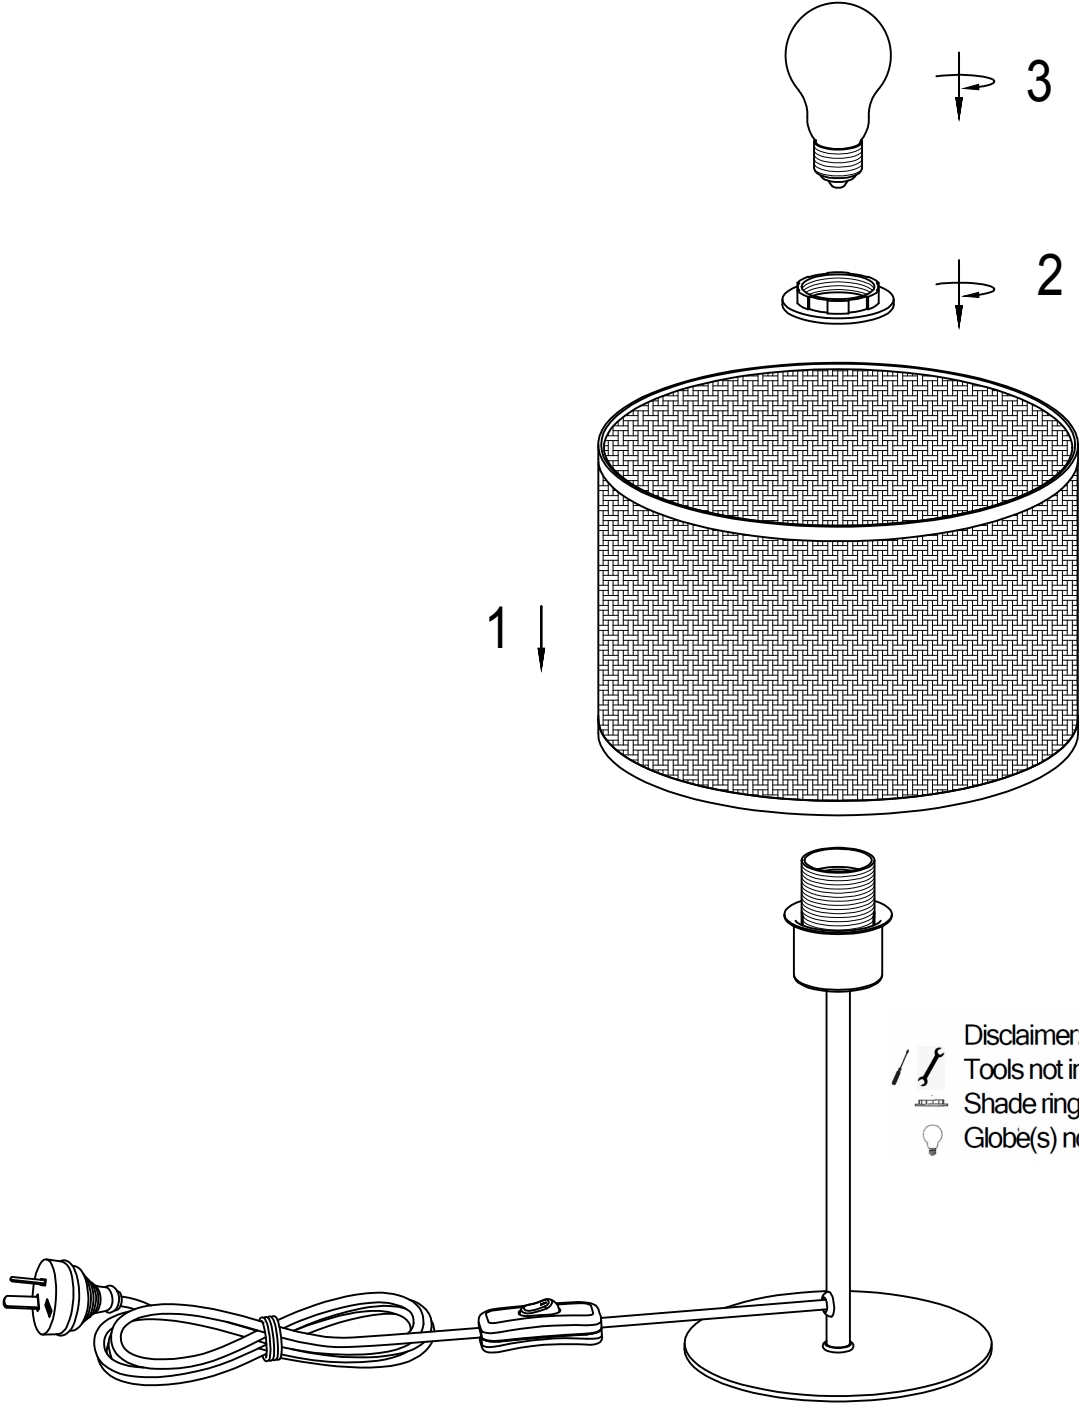

ITEM NO.: VELICE TL

Disclaimer:  
/ Tools not included  
 Shade ring attached on lamp holder  
 Globe(s) not included

IP20

240V - 50Hz E27 Max.25Wx1

**Telbix.**

NOTE: GLOBE NOT INCLUDED