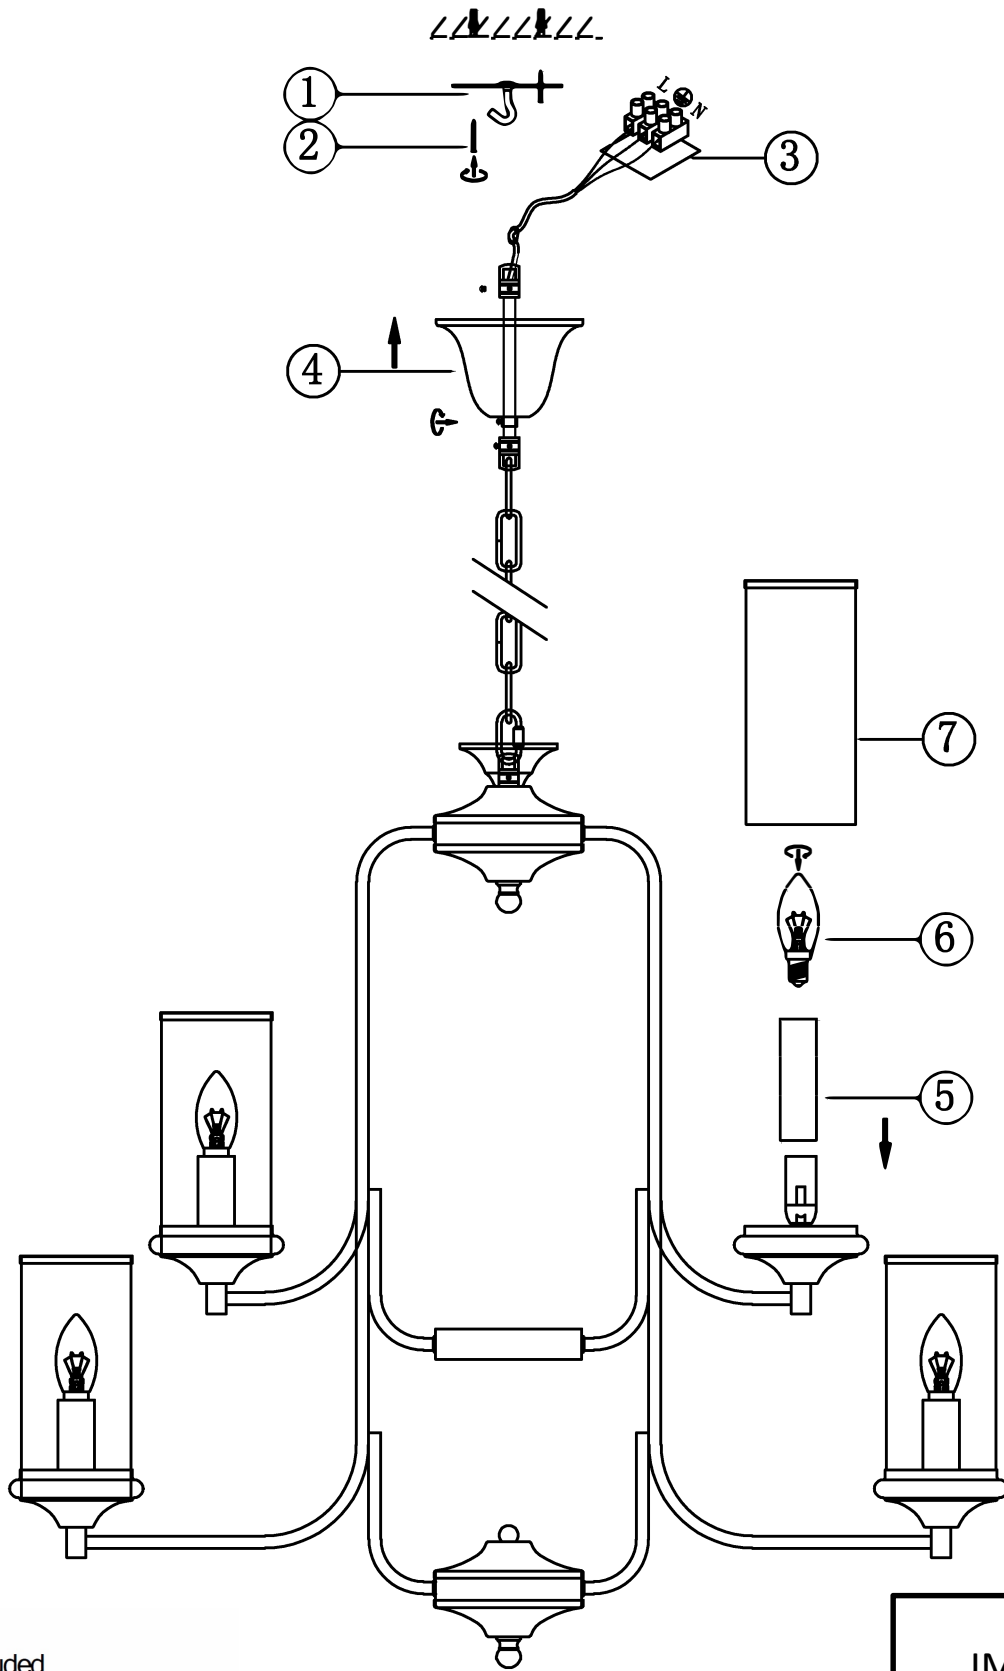

ITEMNO: VELDEN PE012

- Disclaimer:
-  Tools not included
 -  Shade ring attached on lamp holder
 -  Globe(s) not included

240V ~ 50Hz E14 Max. 25W x 12

NOTE: GLOBE NOT INCLUDED

IMPORTANT
Must be installed by a qualified electrical contractor.
Install in accordance with AS/NZS3000