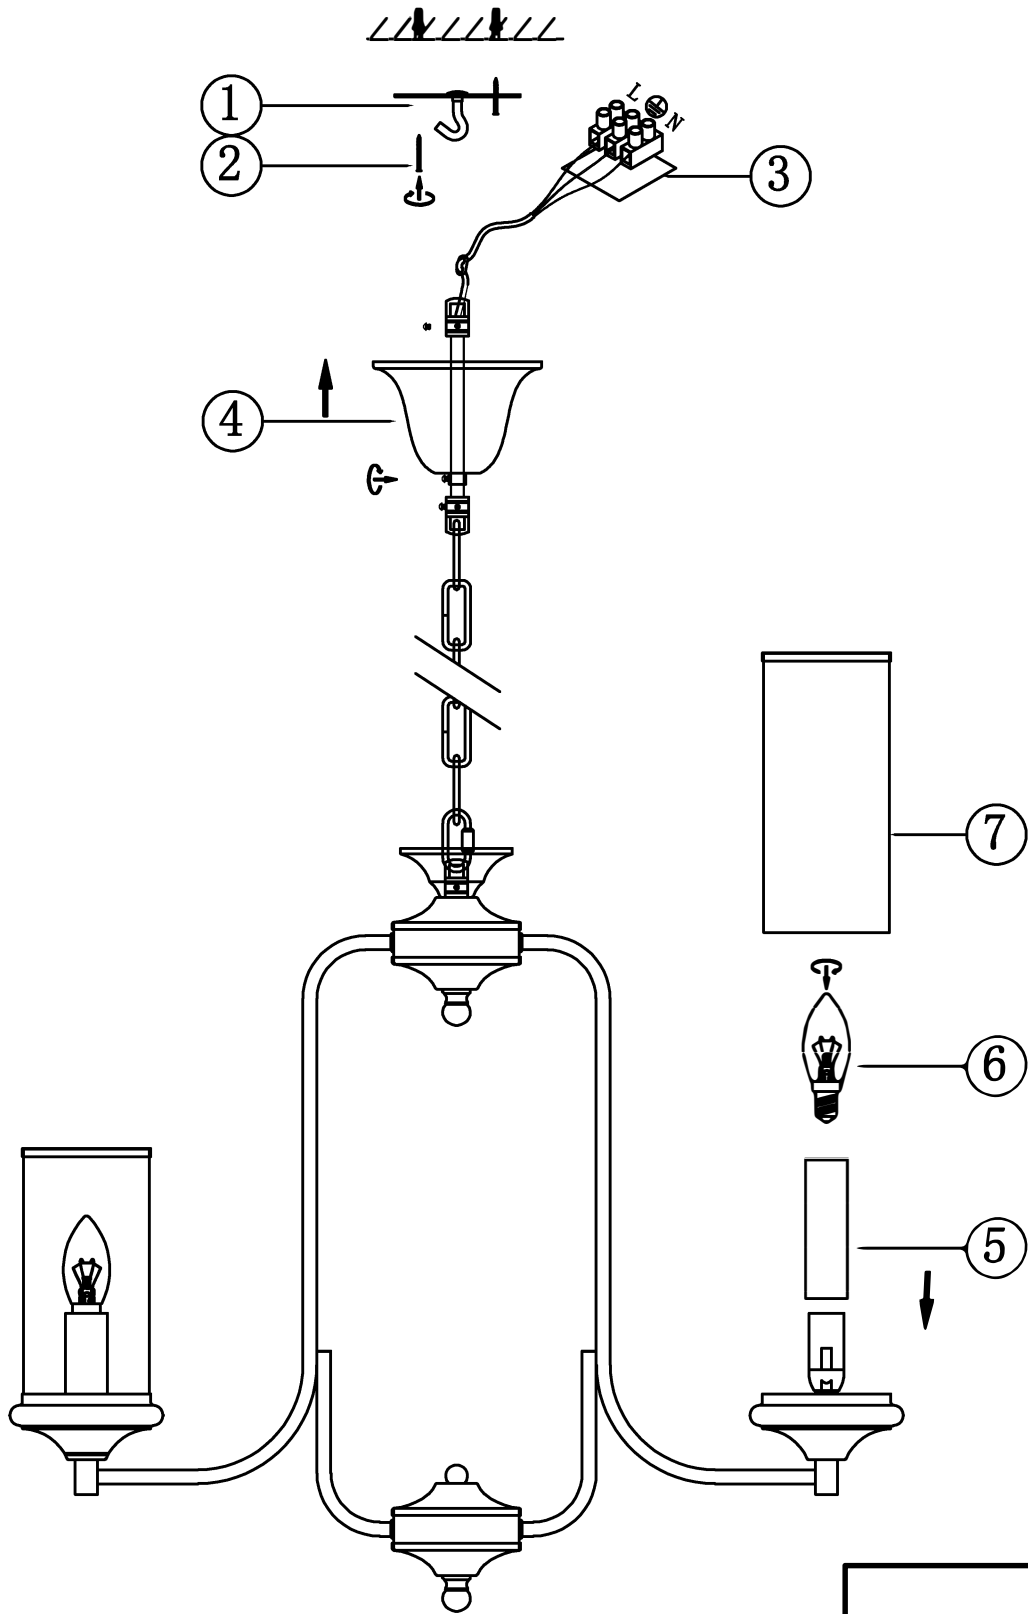

ITEMNO: VELDEN PE06

- Disclaimer:
-  Tools not included
 -  Shade ring attached on lamp holder
 -  Globe(s) not included

240V ~ 50HzE14Max.25Wx6

NOTE: GLOBE NOT INCLUDED

IMPORTANT
Must be installed by
a qualified electrical
contractor.
Install in accordance
with AS/NZS3000