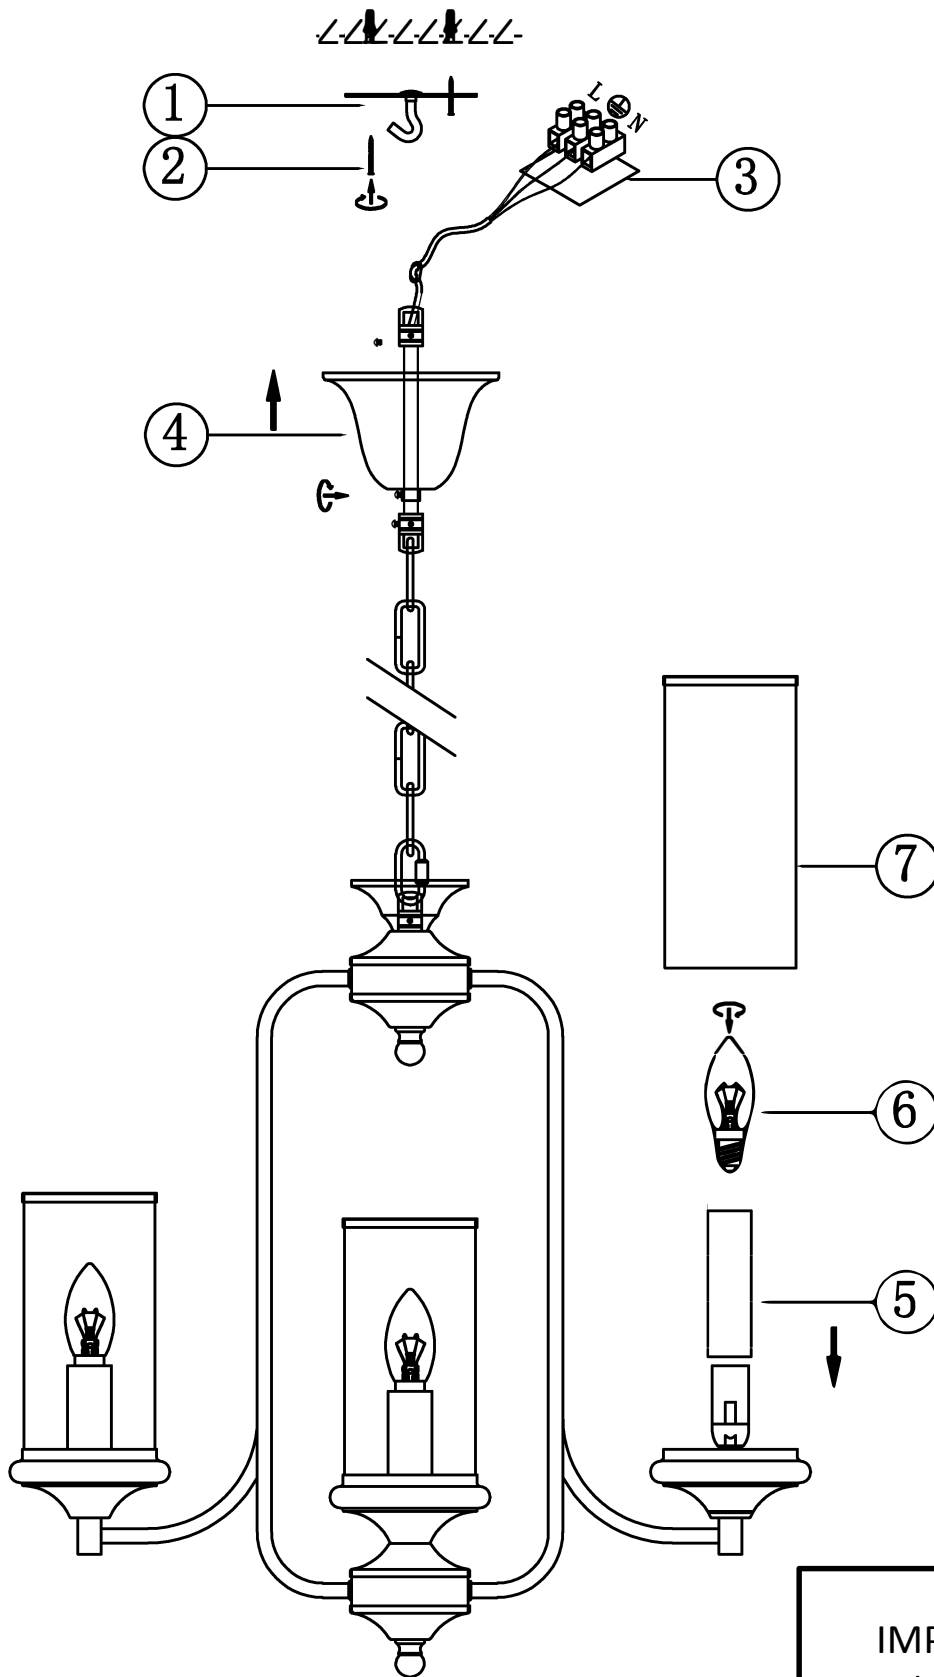

ITEMNO: VELDEN PE04

Disclaimer:

-  Tools not included
-  Shade ring attached on lamp holder
-  Globe(s) not included

240V ~ 50Hz E14Max.25Wx4

NOTE: GLOBE NOT INCLUDED

IMPORTANT

Must be installed by a qualified electrical contractor.
Install in accordance with AS/NZS3000