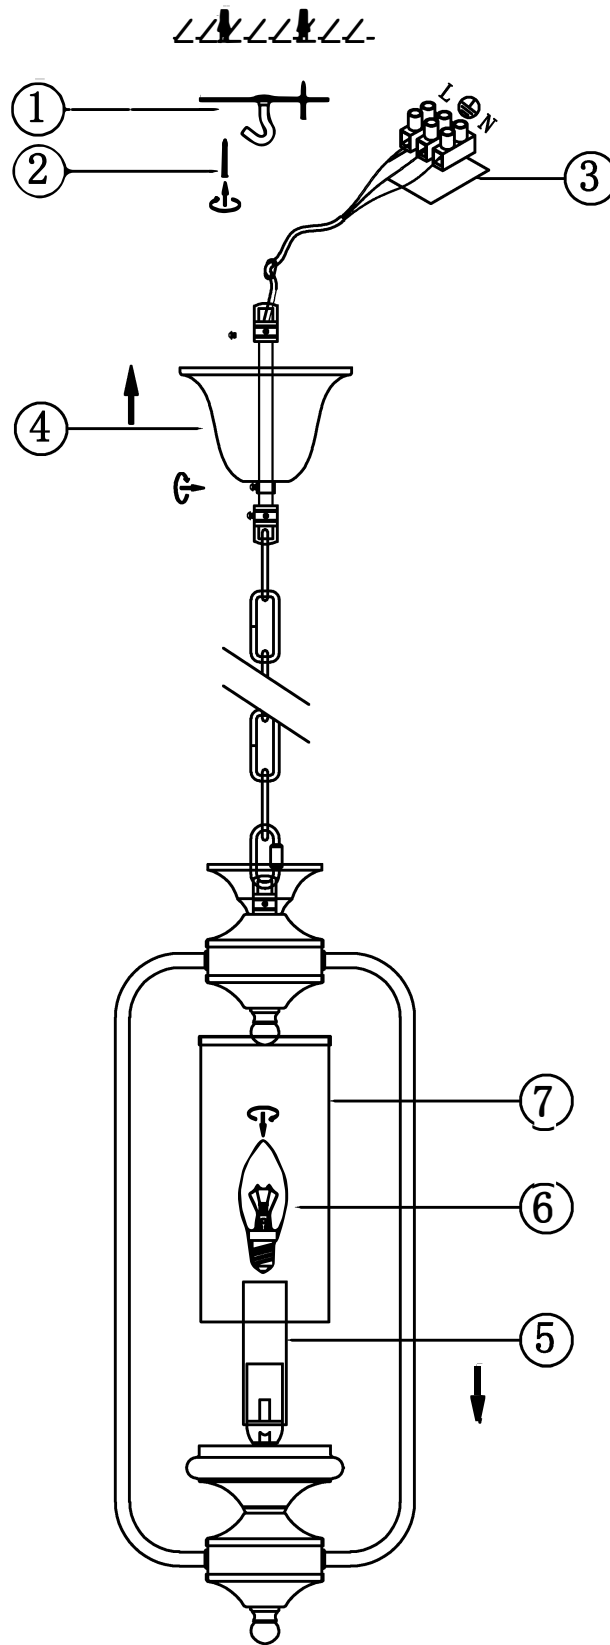

# ITEMNO: VELDEN PE01

- Disclaimer:
-  Tools not included
  -  Shade ring attached on lamp holder
  -  Globe(s) not included

240V ~ 50HzE14Max.25Wx1

NOTE: GLOBE NOT INCLUDED

**telbix.** 

**IMPORTANT**  
Must be installed by  
a qualified electrical  
contractor.  
Install in accordance  
with AS/NZS3000