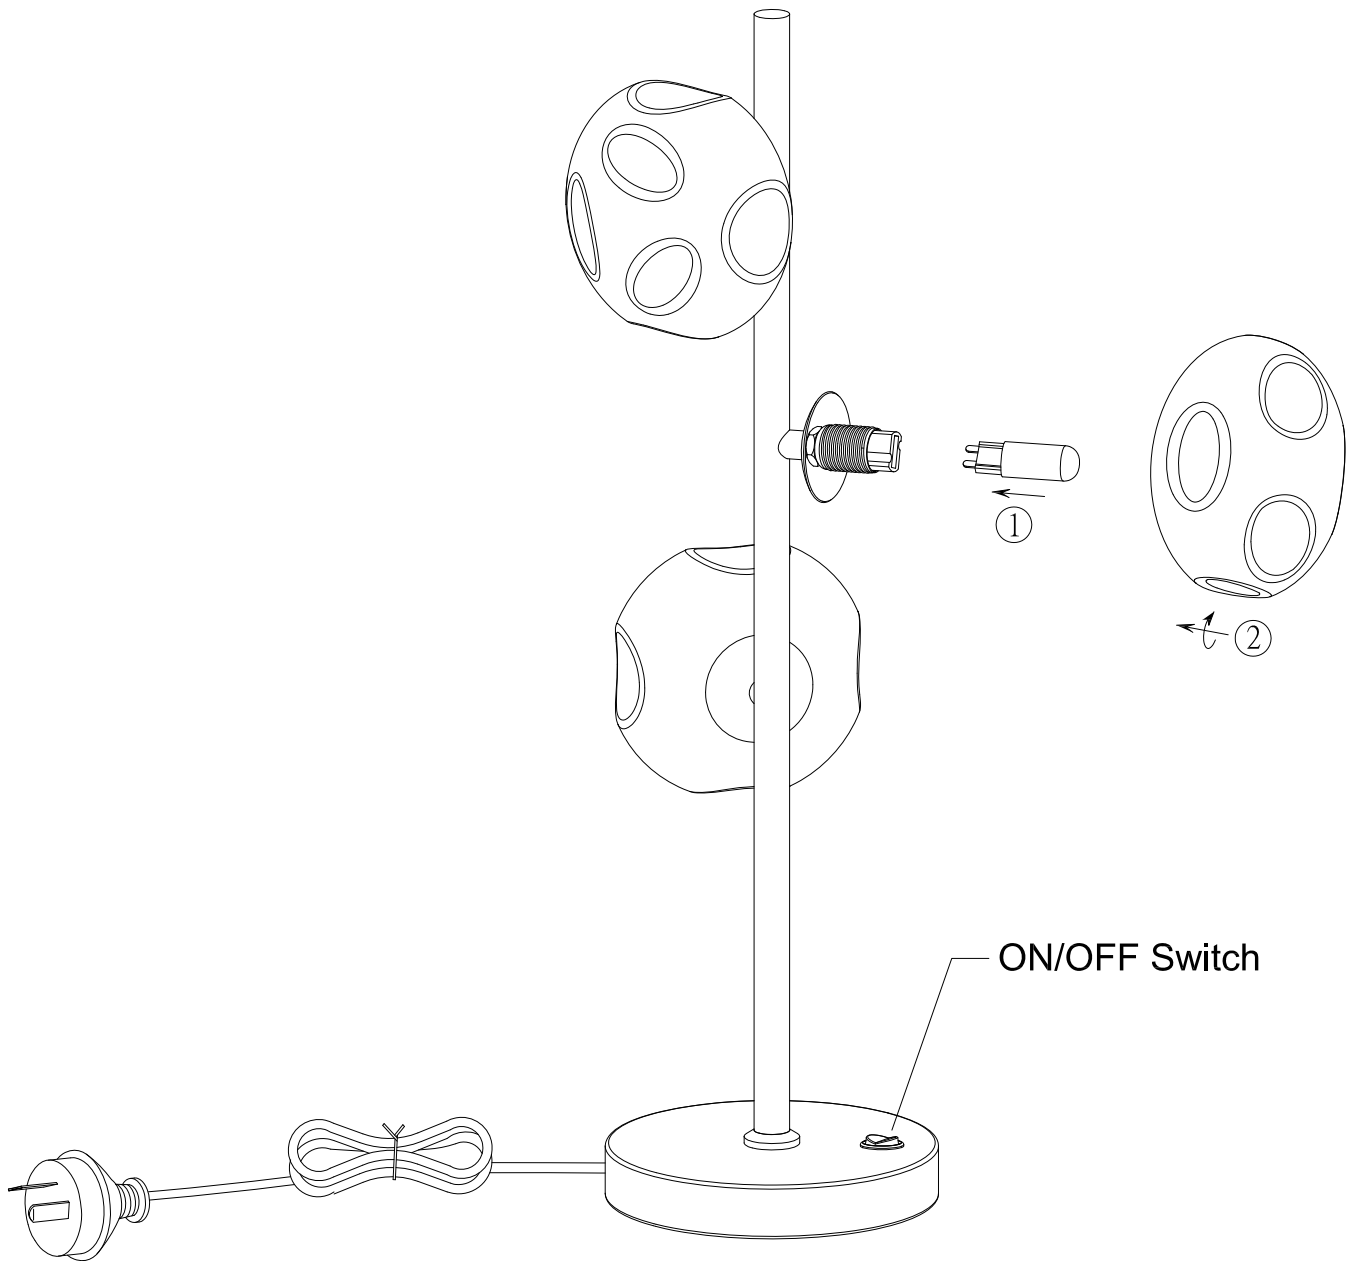

ITEM NO.: VARLIN TL3

**Telbix.**

240V ~ 50Hz G9 Max.6W x 1  
NOTE: GLOBE NOT INCLUDED