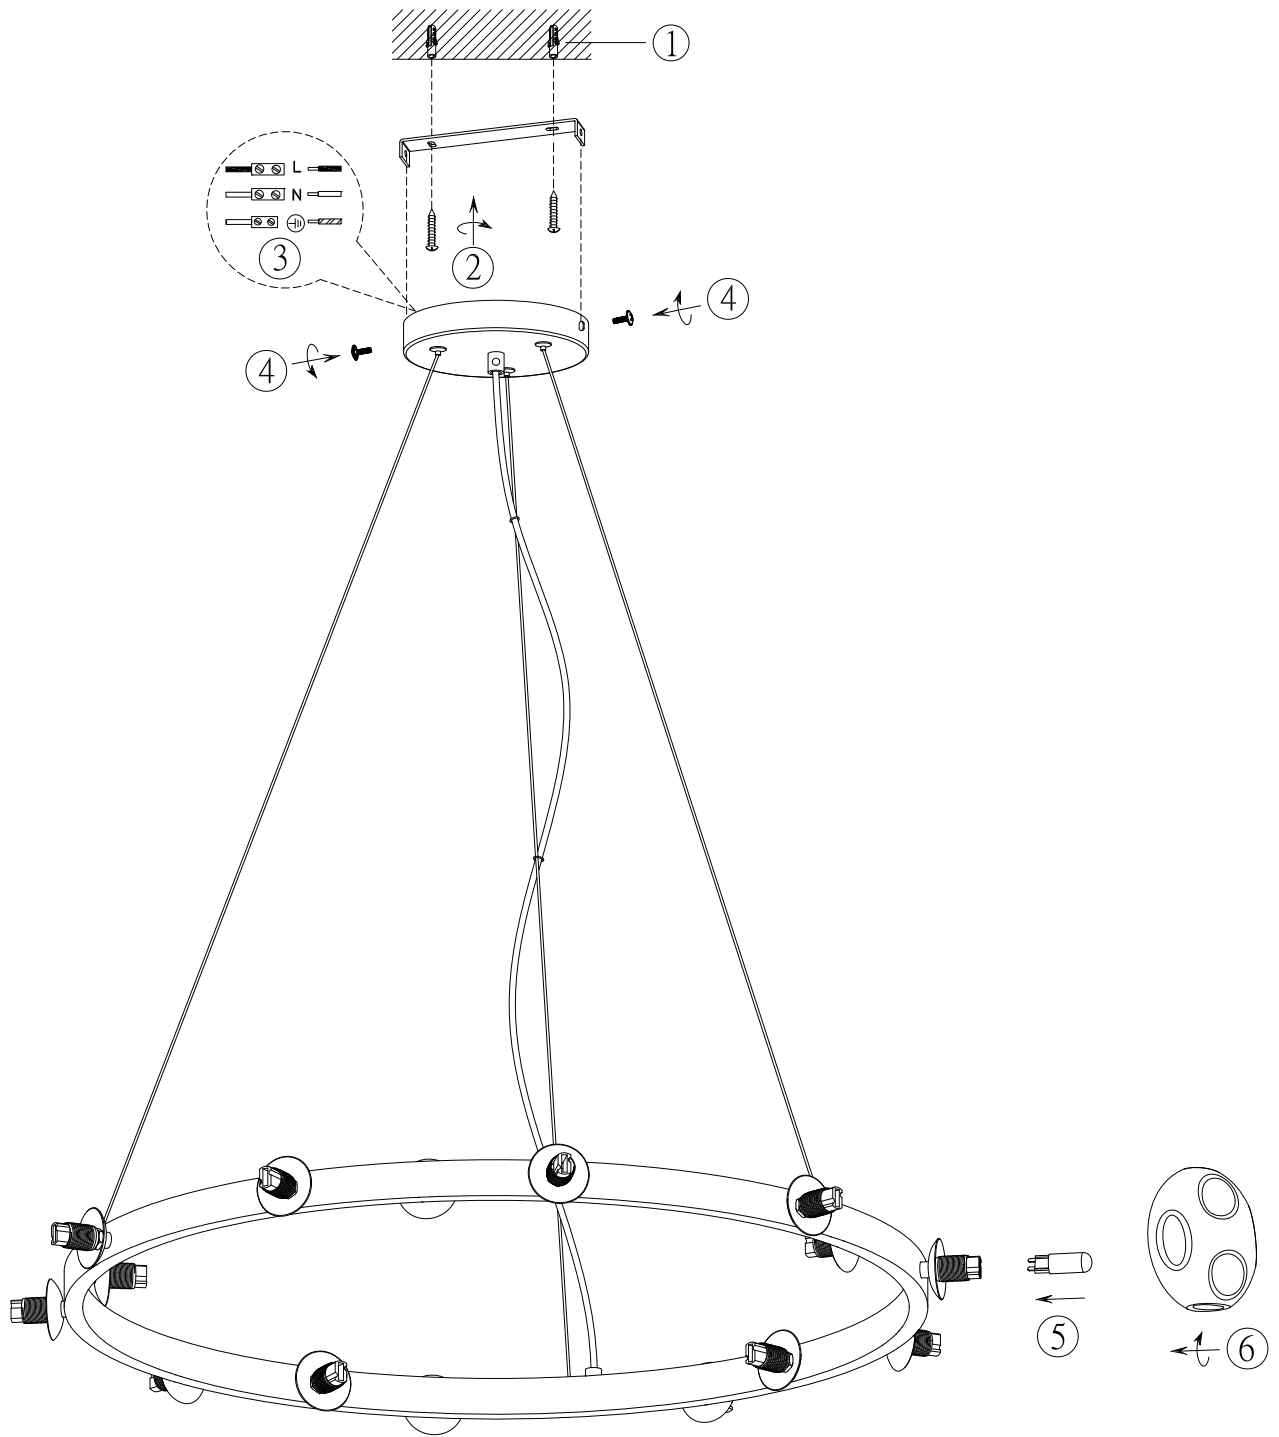

ITEM NO.: VARLIN PE15

Telbix.

240V ~ 50Hz G9 Max.6W x 15

NOTE: GLOBE NOT INCLUDED

IMPORTANT
Must be installed by
a qualified electrical
contractor.
Install in accordance
with AS/NZS3000