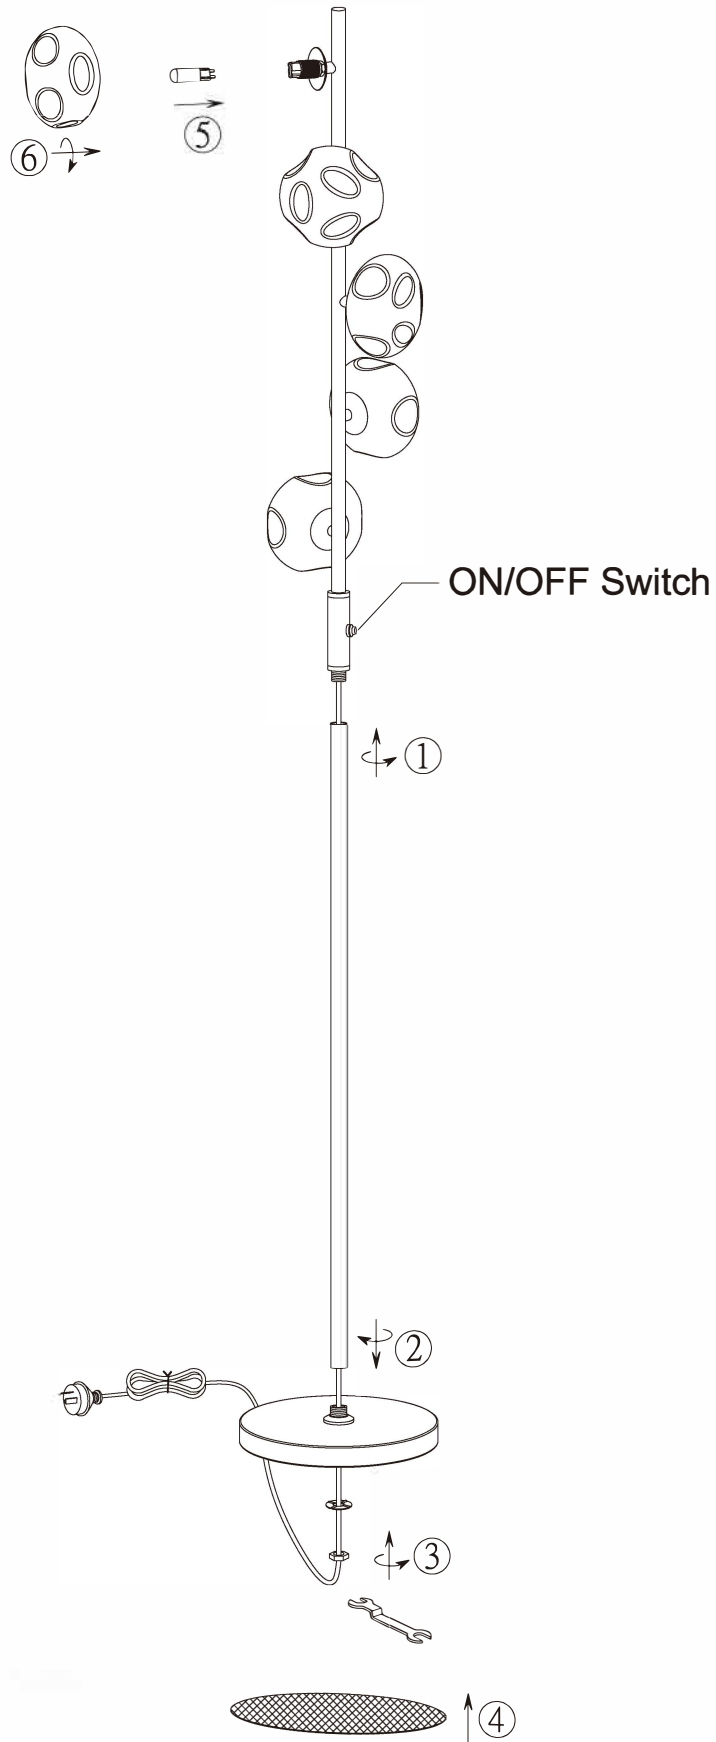

ITEM NO.: VARLIN FL5

Telbix.

240V ~ 50Hz G9 Max.6W x 5
NOTE: GLOBE NOT INCLUDED