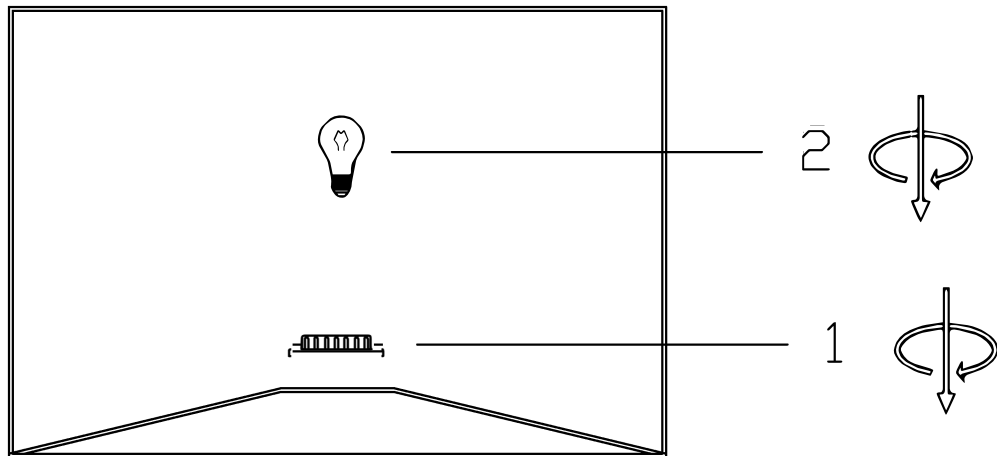

ITEM NO.: VARDOL TL

240V~50Hz E27 Max.25W

NOTE:GLOBE NOT INCLUDED

Telbix.

Disclaimer:
/ ↻ Tools not included
/ Shade ring attached on lamp holder
/ Globe(s) not included