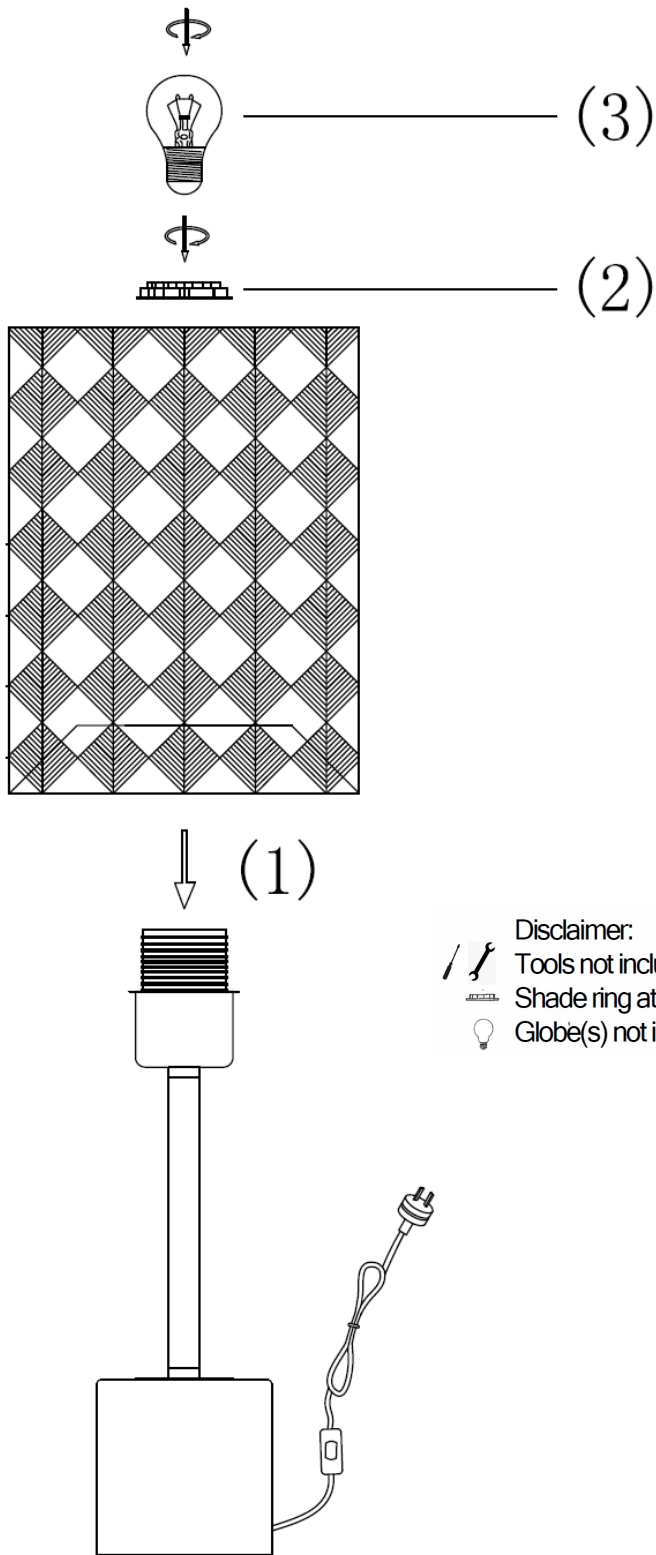

ITEM NO.: VALTOR TL

Disclaimer:
/ Tools not included
 Shade ring attached on lamp holder
 Globe(s) not included

IP20

240V - 50Hz E27 Max.25Wx1

Telbix.

NOTE: GLOBE NOT INCLUDED