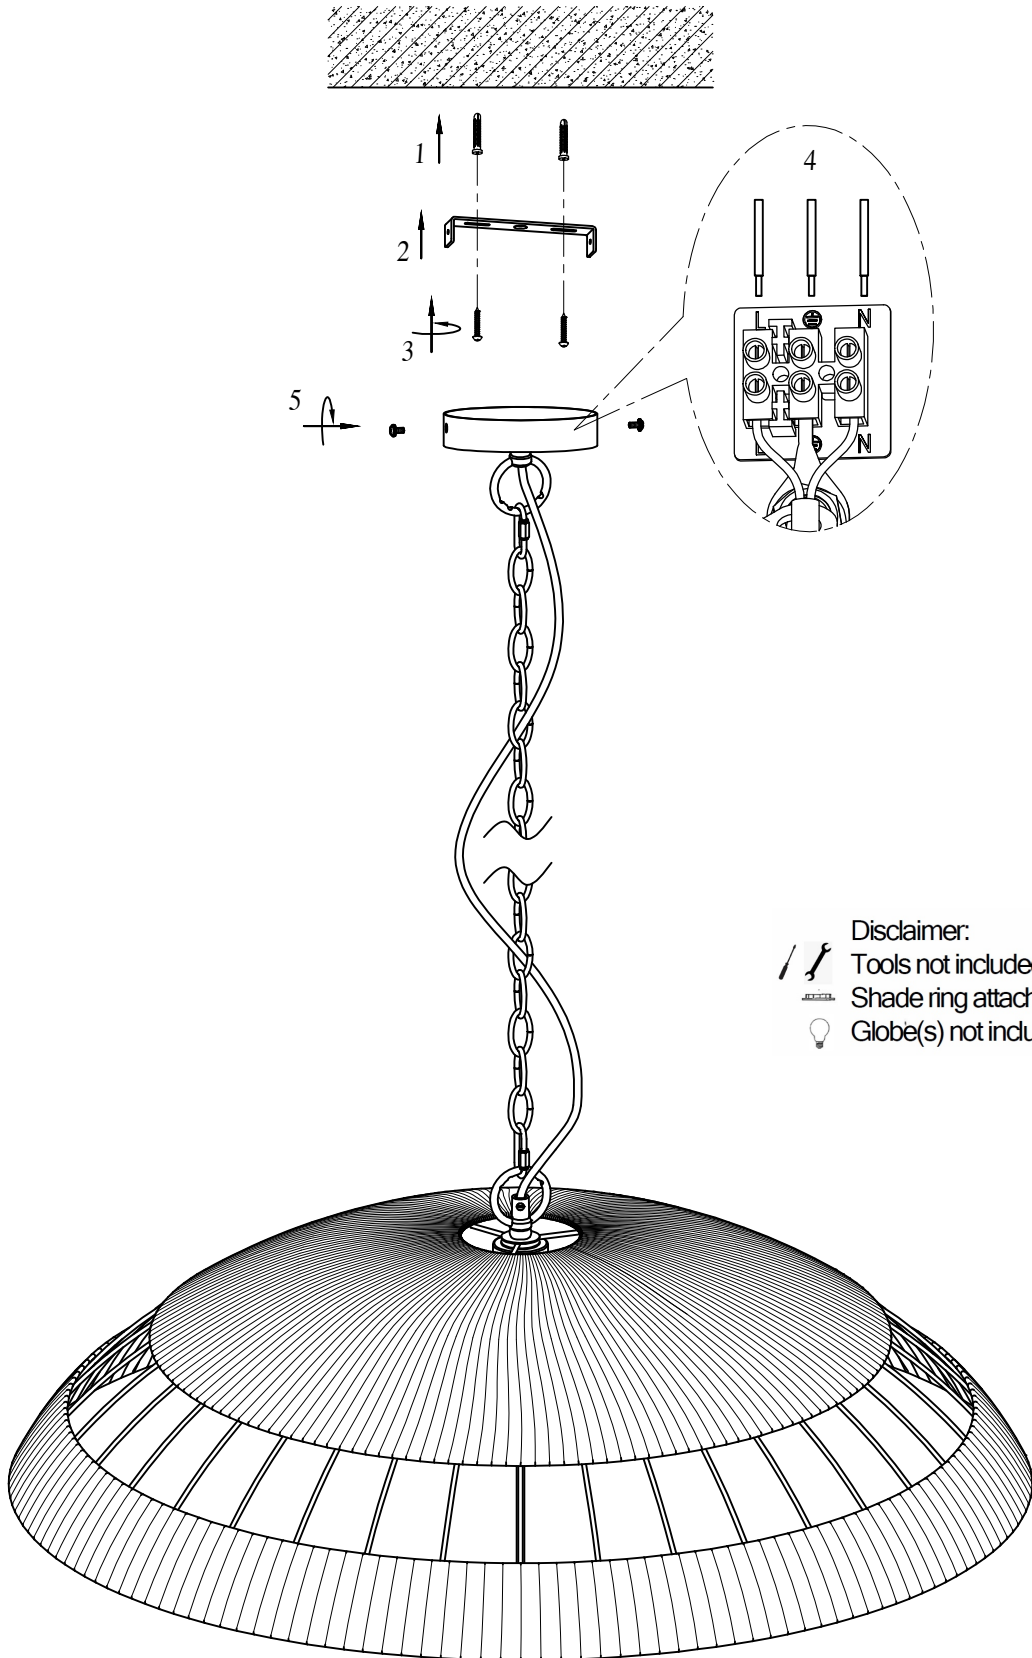

ITEMNO.:VALLEJO PE

- Disclaimer:
-  Tools not included
 -  Shade ring attached on lamp holder
 -  Globe(s) not included

240V ~ 50Hz E27 Max.25Wx1

NOTE: GLOBE NOT INCLUDED

IMPORTANT
Must be installed by
a qualified electrical
contractor.
Install in accordance
with AS/NZ3000