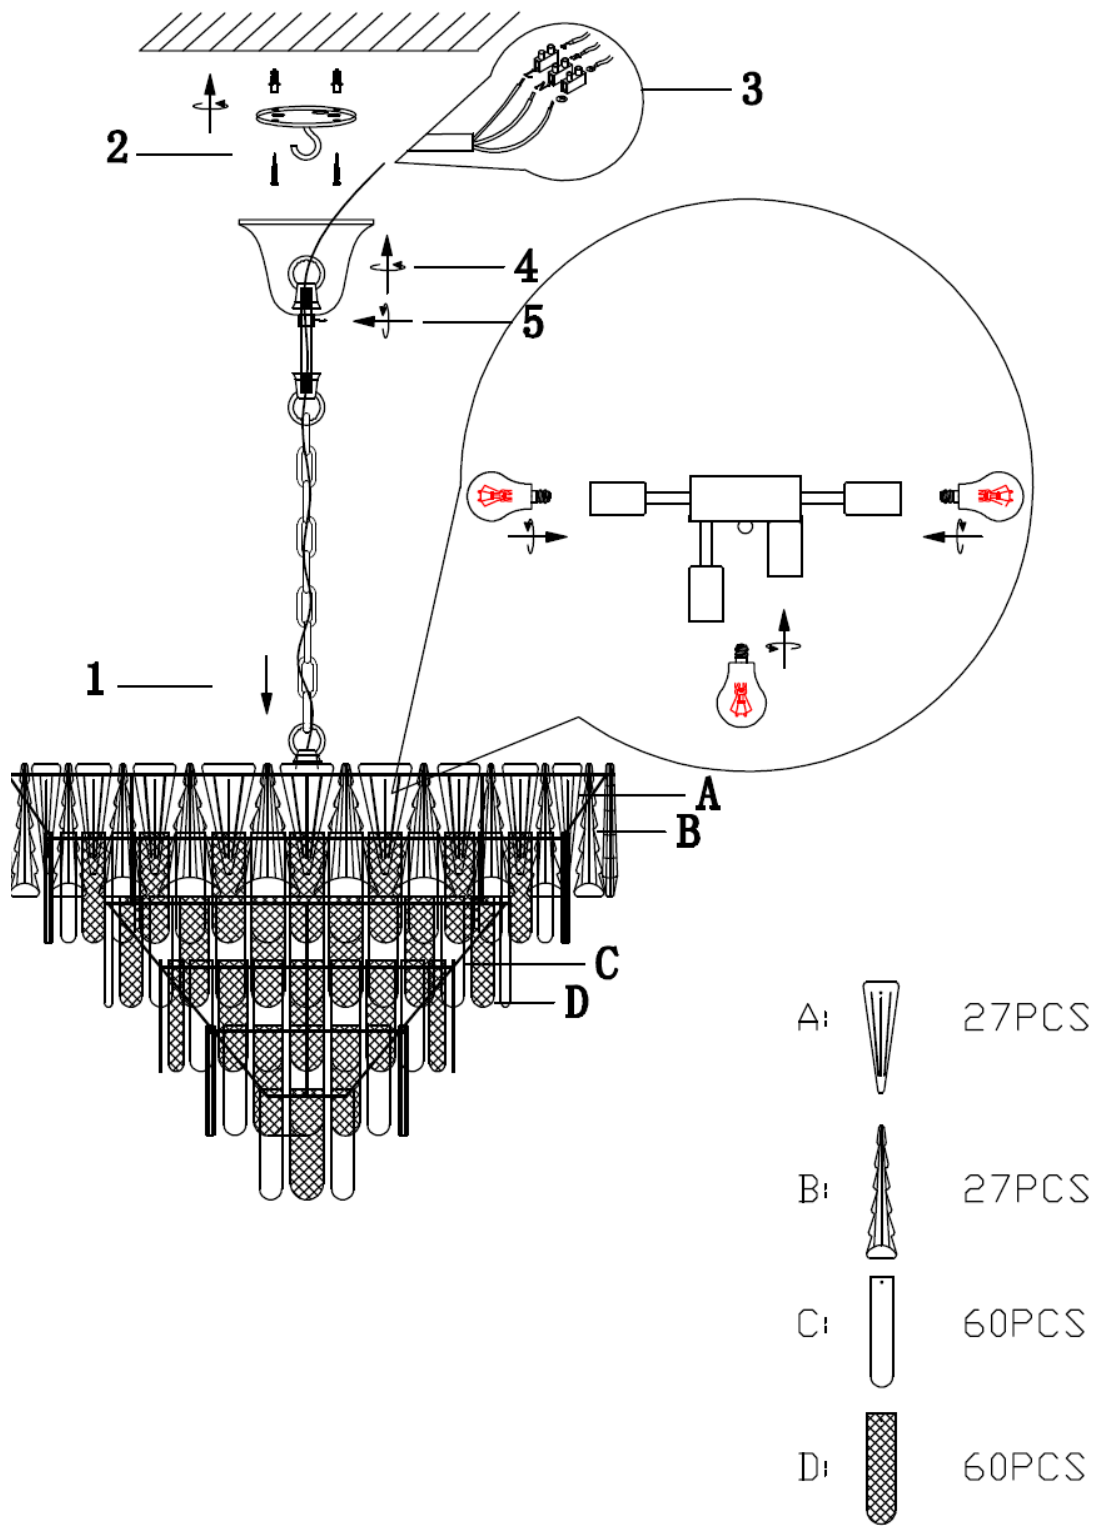

ITEM NO.: VALERIE PE60

240V ~ 50Hz E14 Max.25Wx10

NOTE: GLOBE NOT INCLUDED

IMPORTANT
 Must be installed by a qualified electrical contractor.
 Install in accordance with AS/NZ3000

Disclaimer:
 / Tools not included
 - Shade ring attached on lamp holder
 ⚡ Globe(s) not included