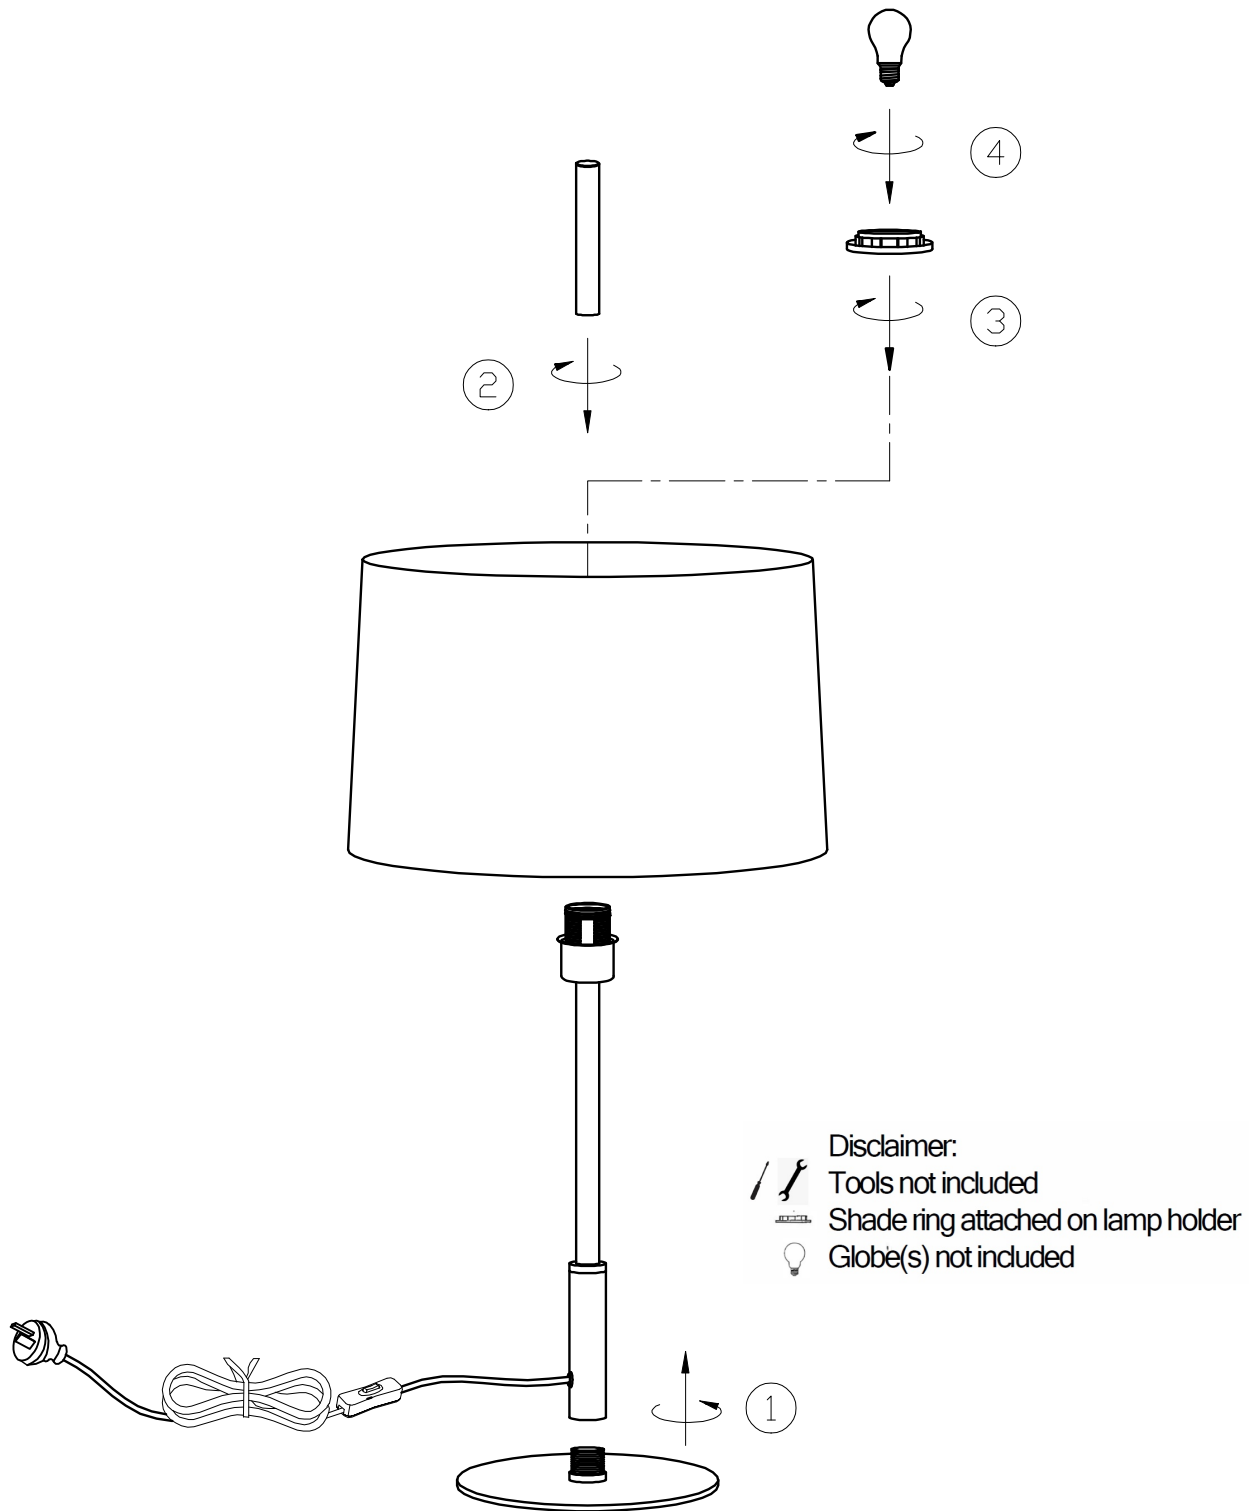

ITEM NO.: VALE TL

Disclaimer:

Tools not included

Shade ring attached on lamp holder

Globe(s) not included

240V~50Hz E27 MAX.25W

NOTE:GLOBE NOT INCLUDED

Telbix.