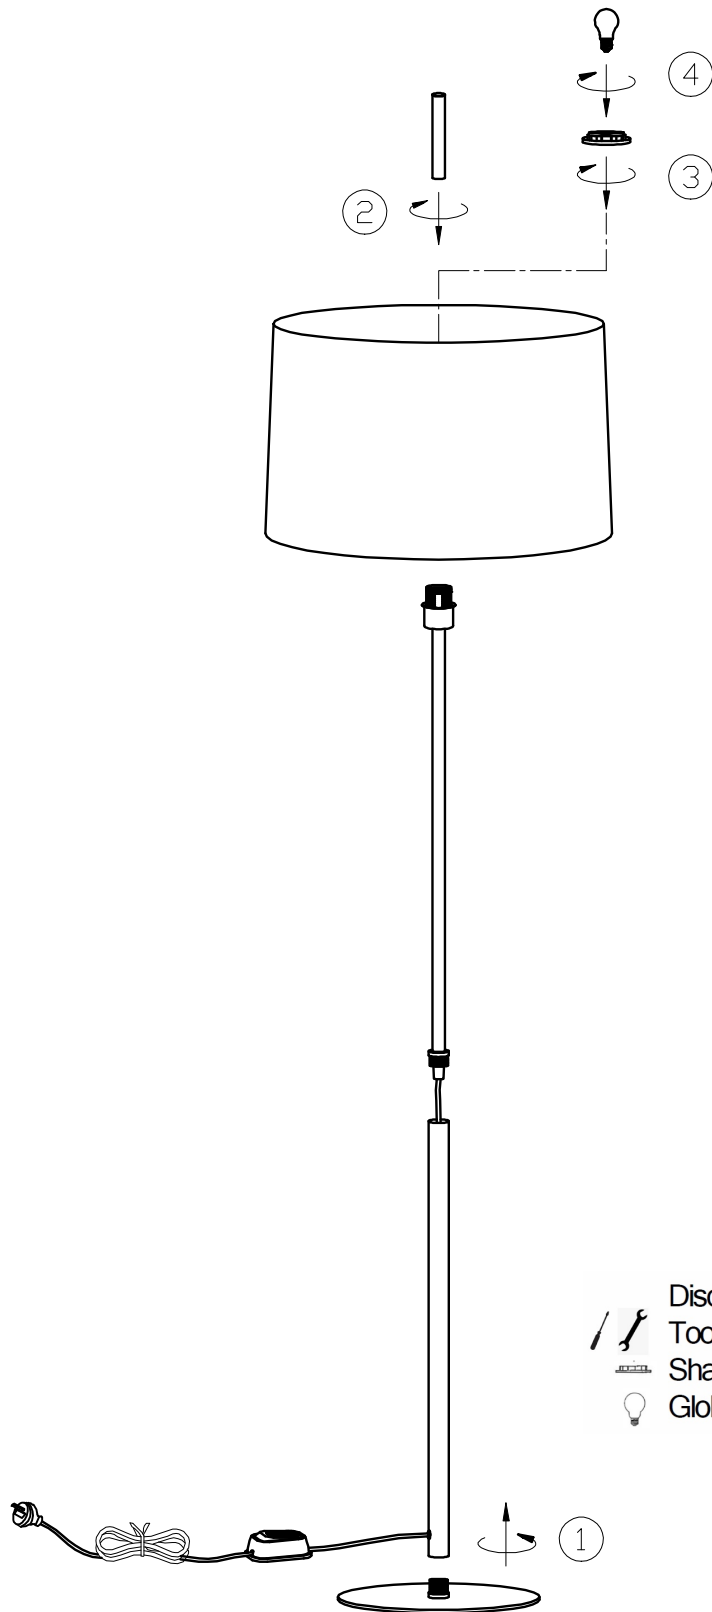

# ITEM NO.: VALE FL

- Disclaimer:
-  Tools not included
  -  Shade ring attached on lamp holder
  -  Globe(s) not included

**Telbix.**

240V~50Hz E27 Max.25W

**NOTE:GLOBE NOT INCLUDED**