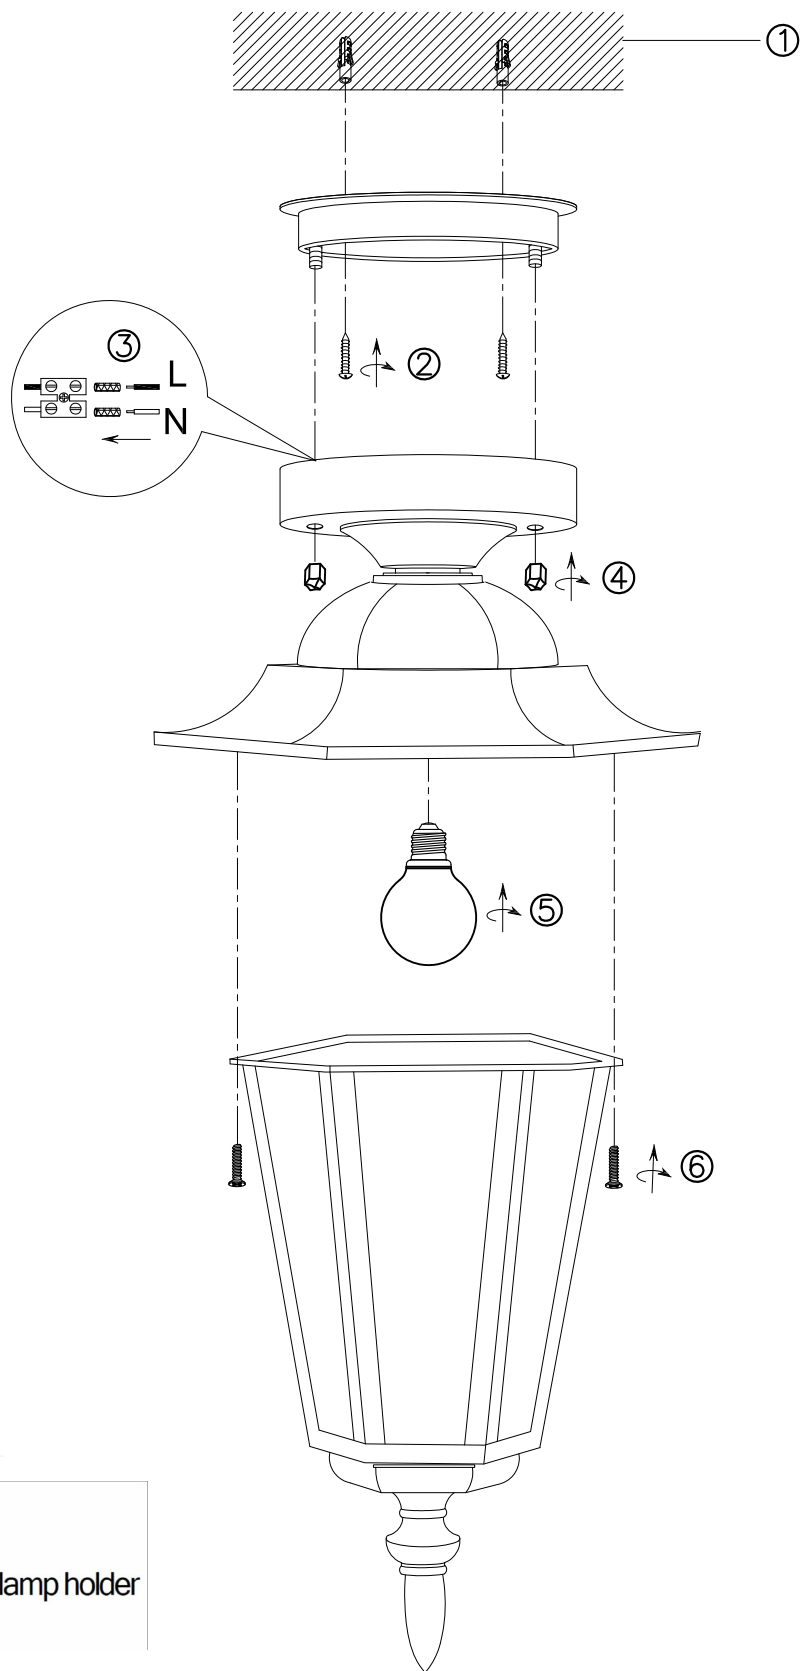

ITEM NO.:UPTON CTC-BK

Disclaimer:
Tools not included
Shade ring attached on lamp holder
Globe(s) not included

Telbix.

240V~50Hz E27 MAX.25W

NOTE:GLOBE NOT INCLUDED

IMPORTANT

Must be installed
by a qualified
electrical contractor.
Install in accordance
with AS/NZS3000