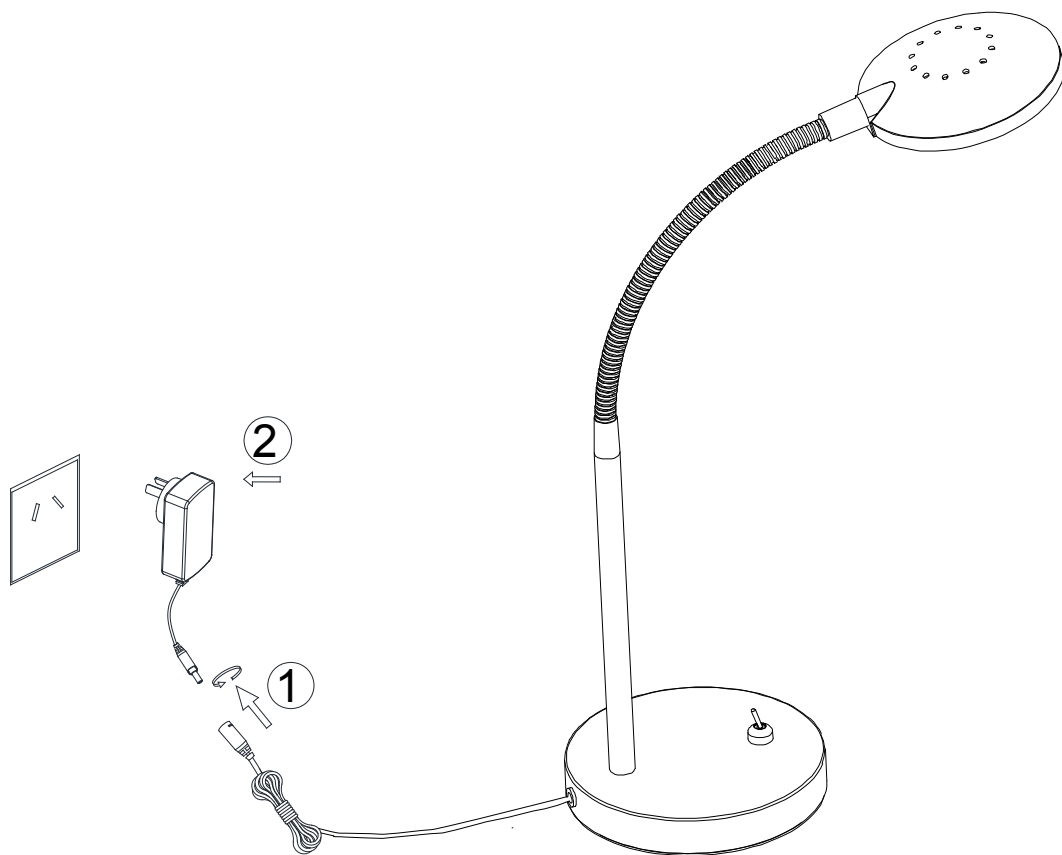

ITEM NO.: TYLER TL

telbix.

240V~50Hz / LED 6W

Disclaimer:

- Tool(s) are not included unless shown as content
- Globe(s) not included unless shown as content
- Shade ring attached on lamp holder

Contents

Contents