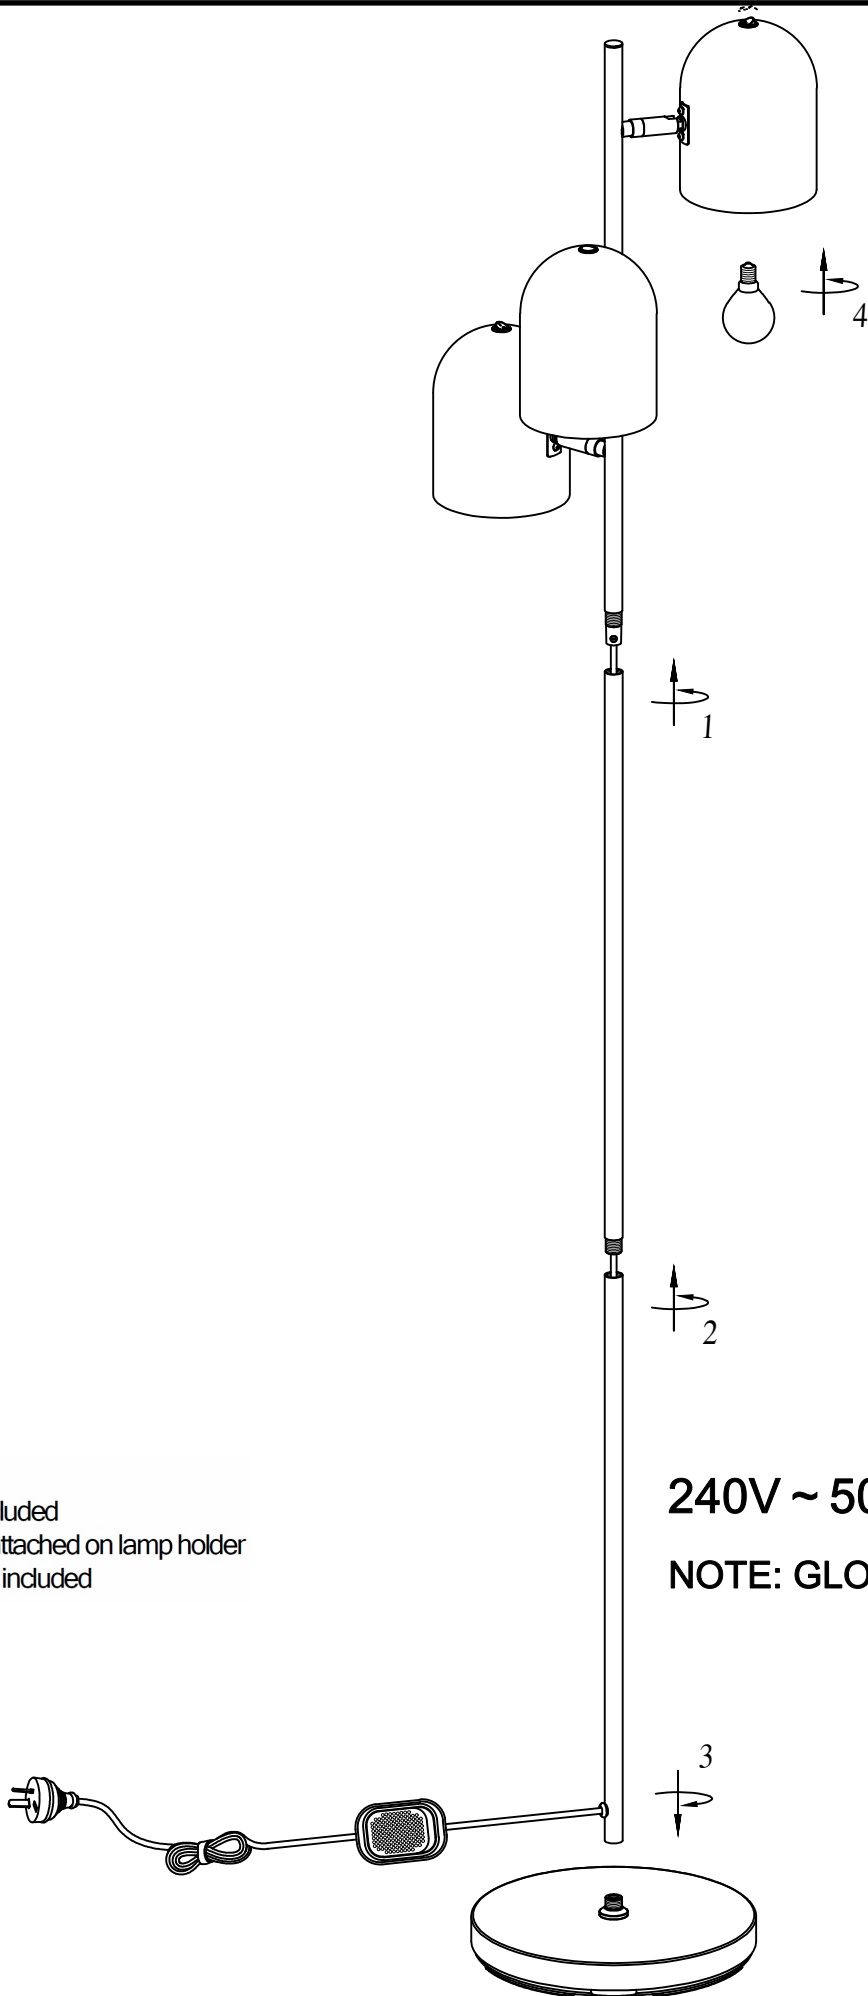

# ITEM NO.:TURIN FL3

Disclaimer:

 Tools not included

 Shade ring attached on lamp holder

 Globe(s) not included

240V ~ 50Hz E14 Max.25Wx3

NOTE: GLOBE NOT INCLUDED