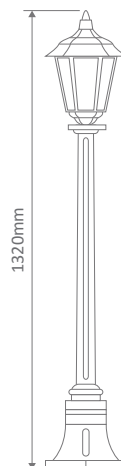

TURIN-1P-1.32M

Diagrams / Additional