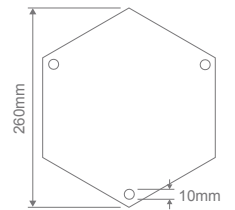

- Wall Bracket
- Pillar Mount
- Post Top
- Pendant
- Single Head on Post (1.32m, 1.96m, 2.37m)
- Twin Head on Post (1.49m, 2.11m, 2.47m)
- Triple Head on Post (2.47m)

Specification Features

Input Voltage:	240V
IP rating (IP):	43
Requires:	Lamp

Turin

Multiple Application Exterior Light

TURIN-1P-2.37M

Diagrams / Additional

Order Code:	Colour	Globe
15458		1xB22
15459		1xB22
15460		1xB22
15461		1xB22
15463		1xB22

TURIN-2P-2.47M

Diagrams / Additional

Order Code:	Colour	Globe
15464		2xB22
15465		2xB22
15466		2xB22
15467		2xB22
15469		2xB22