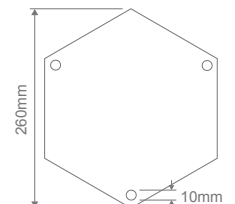

- Wall Bracket
- Pillar Mount
- Post Top
- Pendant
- Single Head on Post (1.32m, 1.96m, 2.37m)
- Twin Head on Post (1.49m, 2.11m, 2.47m)
- Triple Head on Post (2.47m)

Specification Features

Input Voltage:	240V
IP rating (IP):	43
Requires:	Lamp

TURIN-1P-1.96M

Diagrams / Additional

Order Code:	Colour	Globe
15446		1xB22
15447		1xB22
15448		1xB22
15449		1xB22
15451		1xB22

TURIN-2P-2.11M

Diagrams / Additional

Order Code:	Colour	Globe
15452		2xB22
15453		2xB22
15454		2xB22
15455		2xB22
15457		2xB22