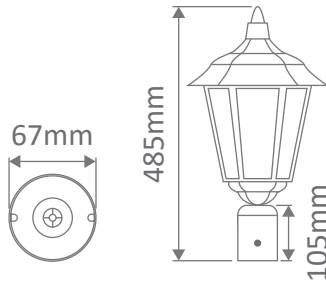

Turin

Multiple Application Exterior Light

TURIN-PTOP

Diagrams / Additional