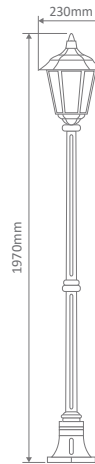

- Wall Bracket
- Pillar Mount
- Post Top
- Pendant
- Single Head on Post (1.32m, 1.96m, 2.37m)
- Twin Head on Post (1.49m, 2.11m, 2.47m)
- Triple Head on Post (2.47m)

Specification Features

Input Voltage:	240V
IP rating (IP):	43
Requires:	Lamp

TURIN-WB-S-UP

Diagrams / Additional

Order Code:	Colour	Globe
15416	Beige	1xB22
15417	Black	1xB22
15418	Burgundy	1xB22
15419	Green	1xB22
15421	White	1xB22

TURIN-WB-S-DN

Diagrams / Additional

Order Code:	Colour	Globe
15422	Beige	1xB22
15423	Black	1xB22
15424	Burgundy	1xB22
15425	Green	1xB22
15427	White	1xB22

TURIN-1P-1.32M

Diagrams / Additional

Order Code:	Colour	Globe
15434		1xB22
15435		1xB22
15436		1xB22
15437		1xB22
15439		1xB22

Turin

Multiple Application Exterior Light

TURIN-2P-1.49M

Diagrams / Additional

Order Code:	Colour	Globe
15440		2xB22
15441		2xB22
15442		2xB22
15443		2xB22
15445		2xB22

TURIN-1P-1.96M

Diagrams / Additional

Order Code:	Colour	Globe
15446		1xB22
15447		1xB22
15448		1xB22
15449		1xB22
15451		1xB22

TURIN-2P-2.11M

Diagrams / Additional

Order Code:	Colour	Globe
15452		2xB22
15453		2xB22
15454		2xB22
15455		2xB22
15457		2xB22