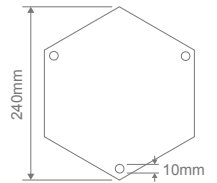

Order Code:	Colour	Globe
15440		2xB22
15441		2xB22
15442		2xB22
15443		2xB22
15445		2xB22