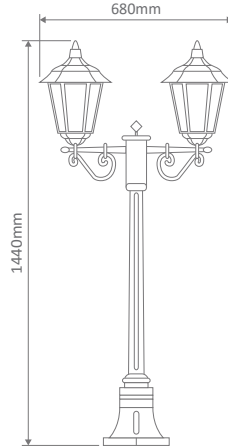

- Wall Bracket
- Pillar Mount
- Post Top
- Pendant
- Single Head on Post (1.32m, 1.96m, 2.37m)
- Twin Head on Post (1.49m, 2.11m, 2.47m)
- Triple Head on Post (2.47m)

Specification Features

Input Voltage:	240V
IP rating (IP):	43
Requires:	Lamp

Diagrams / Additional

Order Code:	Colour	Globe
15476		1xB22
15477		1xB22
15478		1xB22
15479		1xB22
15481		1xB22

TURIN-PDT

Diagrams / Additional

Order Code:	Colour	Globe
15410		1xB22
15411		1xB22
15412		1xB22
15413		1xB22
15415		1xB22

TURIN-1P-1.32M

Diagrams / Additional

Order Code:	Colour	Globe
15434		1xB22
15435		1xB22
15436		1xB22
15437		1xB22
15439		1xB22

Turin

Multiple Application Exterior Light

TURIN-2P-1.49M

Diagrams / Additional

Order Code:	Colour	Globe
15440		2xB22
15441		2xB22
15442		2xB22
15443		2xB22
15445		2xB22

TURIN-1P-1.96M

Diagrams / Additional

Order Code:	Colour	Globe
15446		1xB22
15447		1xB22
15448		1xB22
15449		1xB22
15451		1xB22

TURIN-2P-2.11M

Diagrams / Additional

Order Code:	Colour	Globe
15452		2xB22
15453		2xB22
15454		2xB22
15455		2xB22
15457		2xB22