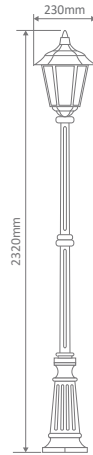

Turin

Multiple Application Exterior Light

TURIN-1P-2.37M

Diagrams / Additional