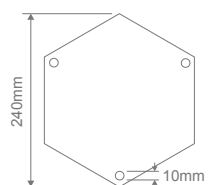

Order Code:	Colour	Globe
15434		1xB22
15435		1xB22
15436		1xB22
15437		1xB22
15439		1xB22