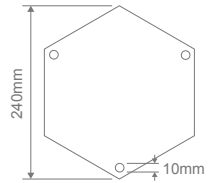

Order Code:	Colour	Globe
15446		1xB22
15447		1xB22
15448		1xB22
15449		1xB22
15451		1xB22