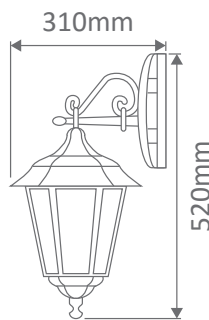

- Wall Bracket
- Pillar Mount
- Post Top
- Pendant
- Single Head on Post (1.32m, 1.96m, 2.37m)
- Twin Head on Post (1.49m, 2.11m, 2.47m)
- Triple Head on Post (2.47m)

Specification Features

Input Voltage:	240V
IP rating (IP):	43
Requires:	Lamp

TURIN-WB-S-UP

Diagrams / Additional

Order Code:	Colour	Globe
15416	Beige	1xB22
15417	Black	1xB22
15418	Burgundy	1xB22
15419	Green	1xB22
15421	White	1xB22

TURIN-WB-S-DN

Diagrams / Additional

Order Code:	Colour	Globe
15422	Beige	1xB22
15423	Black	1xB22
15424	Burgundy	1xB22
15425	Green	1xB22
15427	White	1xB22