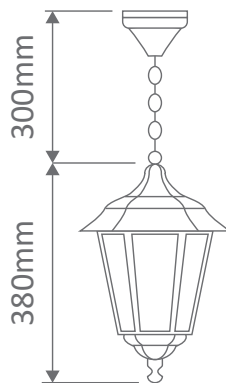

TURIN-PDT

Diagrams / Additional