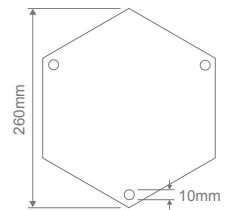

- Wall Bracket
- Pillar Mount
- Post Top
- Pendant
- Single Head on Post (1.32m, 1.96m, 2.37m)
- Twin Head on Post (1.49m, 2.11m, 2.47m)
- Triple Head on Post (2.47m)

Specification Features

Input Voltage:	240V
IP rating (IP):	43
Requires:	Lamp

Turin

Multiple Application Exterior Light

TURIN-1P-2.37M

Diagrams / Additional

Order Code:	Colour	Globe
15458		1xB22
15459		1xB22
15460		1xB22
15461		1xB22
15463		1xB22

TURIN-2P-2.47M

Diagrams / Additional

Order Code:	Colour	Globe
15464		2xB22
15465		2xB22
15466		2xB22
15467		2xB22
15469		2xB22