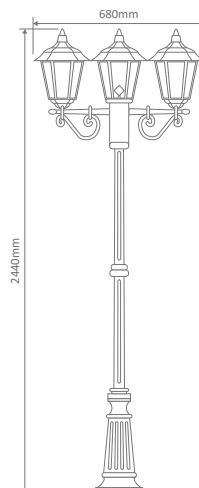

TURIN-3P-2.47M

Diagrams / Additional