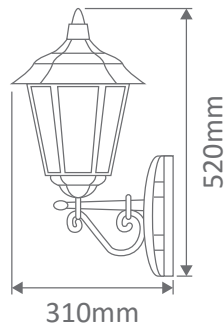

- Wall Bracket
- Pillar Mount
- Post Top
- Pendant
- Single Head on Post (1.32m, 1.96m, 2.37m)
- Twin Head on Post (1.49m, 2.11m, 2.47m)
- Triple Head on Post (2.47m)

Specification Features

Input Voltage:	240V
IP rating (IP):	43
Requires:	Lamp

TURIN-WB-S-UP

Diagrams / Additional

Order Code:	Colour	Globe
15416	Beige	1xB22
15417	Black	1xB22
15418	Burgundy	1xB22
15419	Green	1xB22
15421	White	1xB22

TURIN-WB-S-DN

Diagrams / Additional

Order Code:	Colour	Globe
15422	Beige	1xB22
15423	Black	1xB22
15424	Burgundy	1xB22
15425	Green	1xB22
15427	White	1xB22