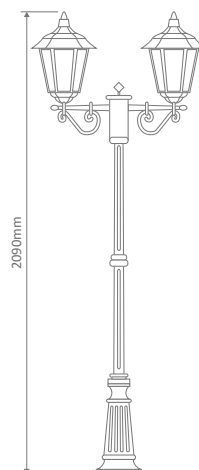

- Wall Bracket
- Pillar Mount
- Post Top
- Pendant
- Single Head on Post (1.32m, 1.96m, 2.37m)
- Twin Head on Post (1.49m, 2.11m, 2.47m)
- Triple Head on Post (2.47m)

Specification Features

Input Voltage:	240V
IP rating (IP):	43
Requires:	Lamp

TURIN-1P-1.32M

Diagrams / Additional

Order Code:	Colour	Globe
15434		1xB22
15435		1xB22
15436		1xB22
15437		1xB22
15439		1xB22

Turin

Multiple Application Exterior Light

TURIN-2P-1.49M

Diagrams / Additional

Order Code:	Colour	Globe
15440		2xB22
15441		2xB22
15442		2xB22
15443		2xB22
15445		2xB22

TURIN-1P-1.96M

Diagrams / Additional

Order Code:	Colour	Globe
15446		1xB22
15447		1xB22
15448		1xB22
15449		1xB22
15451		1xB22

TURIN-2P-2.11M

Diagrams / Additional

Order Code:	Colour	Globe
15452		2xB22
15453		2xB22
15454		2xB22
15455		2xB22
15457		2xB22

Turin

Multiple Application Exterior Light

TURIN-1P-2.37M

Diagrams / Additional

Order Code:	Colour	Globe
15458		1xB22
15459		1xB22
15460		1xB22
15461		1xB22
15463		1xB22

TURIN-2P-2.47M

Diagrams / Additional

Order Code:	Colour	Globe
15464		2xB22
15465		2xB22
15466		2xB22
15467		2xB22
15469		2xB22