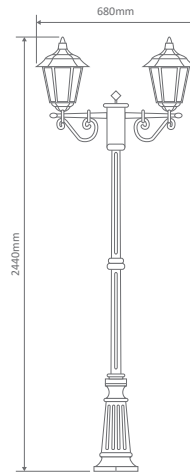

- Wall Bracket
- Pillar Mount
- Post Top
- Pendant
- Single Head on Post (1.32m, 1.96m, 2.37m)
- Twin Head on Post (1.49m, 2.11m, 2.47m)
- Triple Head on Post (2.47m)

Specification Features

Input Voltage:	240V
IP rating (IP):	43
Requires:	Lamp

TURIN-1P-1.32M

Diagrams / Additional

Order Code:	Colour	Globe
15434		1xB22
15435		1xB22
15436		1xB22
15437		1xB22
15439		1xB22

Turin

Multiple Application Exterior Light

TURIN-2P-1.49M

Diagrams / Additional

Order Code:	Colour	Globe
15440		2xB22
15441		2xB22
15442		2xB22
15443		2xB22
15445		2xB22

TURIN-1P-1.96M

Diagrams / Additional

Order Code:	Colour	Globe
15446		1xB22
15447		1xB22
15448		1xB22
15449		1xB22
15451		1xB22

TURIN-2P-2.11M

Diagrams / Additional

Order Code:	Colour	Globe
15452		2xB22
15453		2xB22
15454		2xB22
15455		2xB22
15457		2xB22

Turin

Multiple Application Exterior Light

TURIN-1P-2.37M

Diagrams / Additional

Order Code:	Colour	Globe
15458		1xB22
15459		1xB22
15460		1xB22
15461		1xB22
15463		1xB22

TURIN-2P-2.47M

Diagrams / Additional

Order Code:	Colour	Globe
15464		2xB22
15465		2xB22
15466		2xB22
15467		2xB22
15469		2xB22