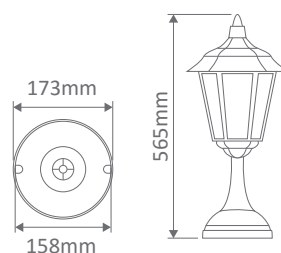

TURIN-PILLAR

Diagrams / Additional

Order Code:	Colour	Globe
15428	Beige	1xB22
15429	Black	1xB22
15430	Burgundy	1xB22
15431	Green	1xB22
15433	White	1xB22