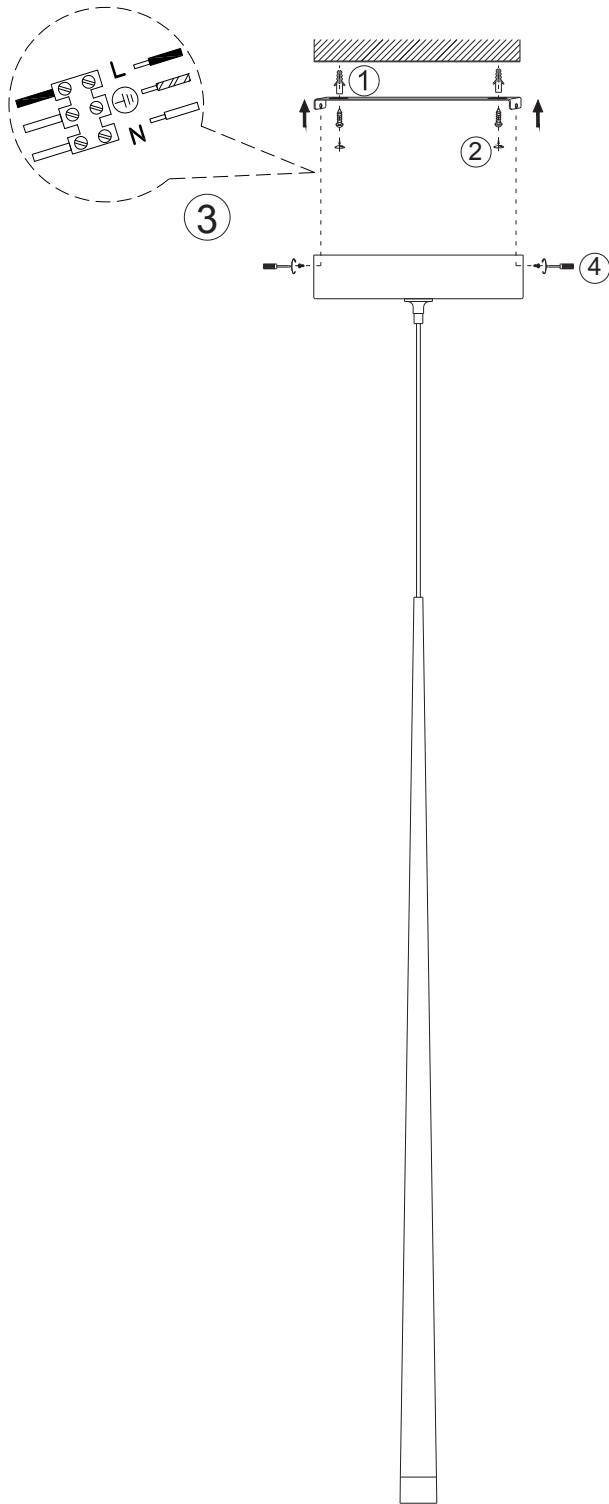

ITEM NO.: TRINA PE1

IP20

240V ~ 50Hz LED 3W 3000K

Telbix.

NON-DIM

IMPORTANT
Must be installed by
a qualified electrical
contractor.
Install in
accordance with
AS/NSZ3000.