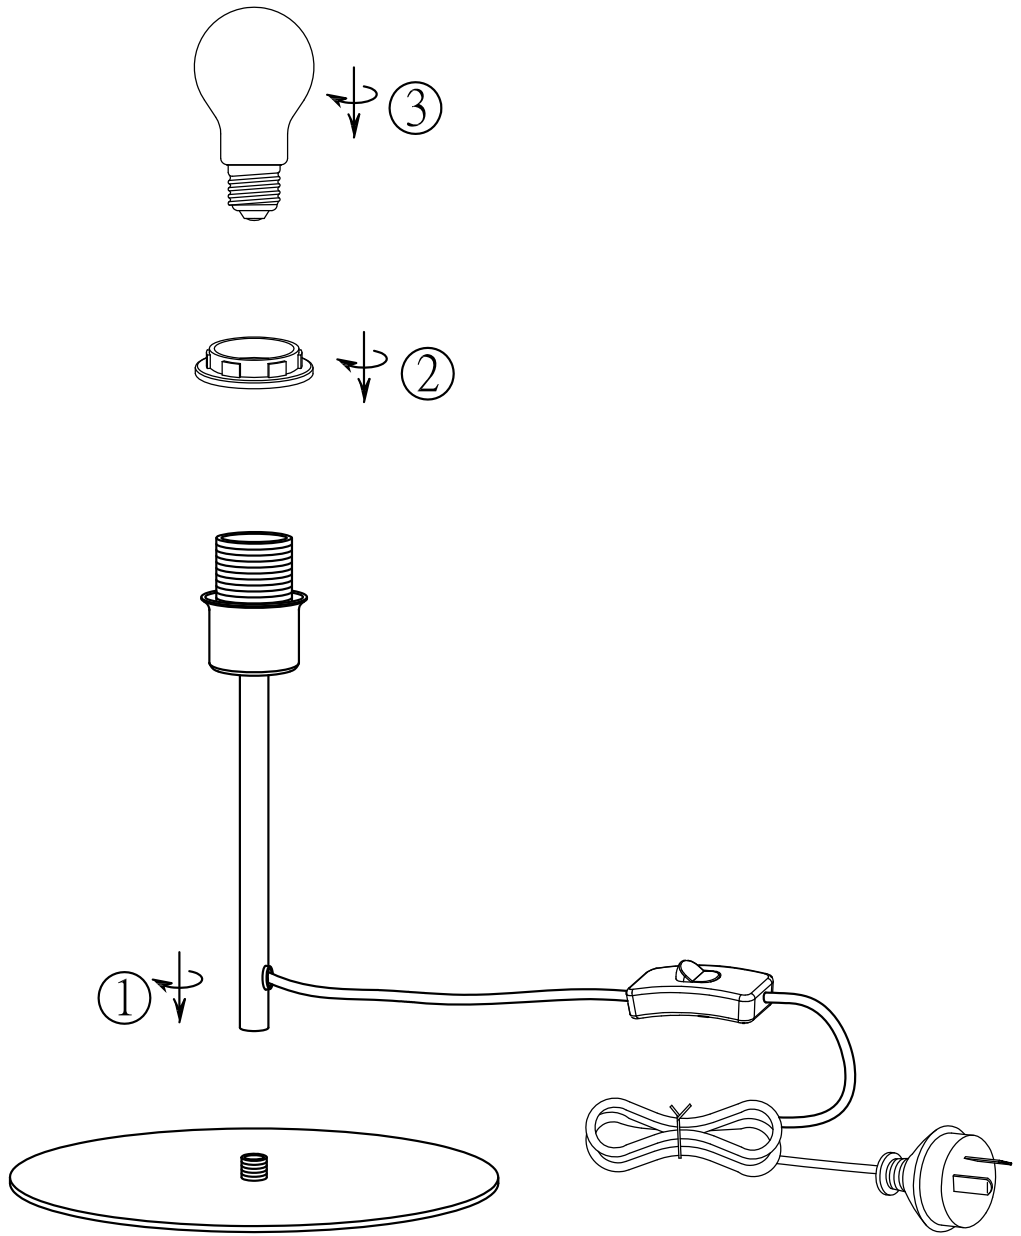

# ITEMNO.: TL BASE 218

- Disclaimer:
-  Tools not included
  -  Shade ring attached on lamp holder
  -  Globe(s) not included

240V ~ 50Hz E27 Max.25W x1

NOTE: GLOBE NOT INCLUDED

**Telbix.**