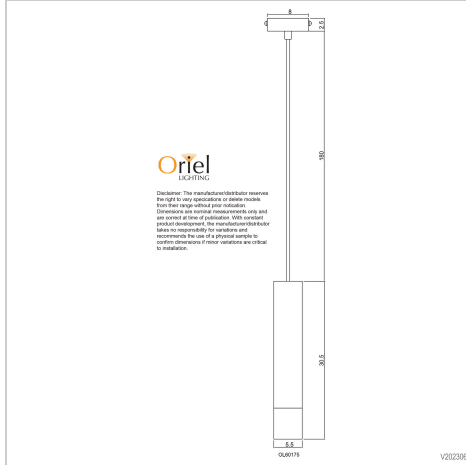

Primary Material	METAL
IP Rating	IP20
Supplier Code	OL60175WH
UPI	9324879214667
Electrician To Install	This fitting should be installed by a licenced electrician
Warranty / Guarantee	12 Month Replacement Guarantee

Images

Unless stated, fittings do not include globes (bulbs). No representations are made as to the suitability of this product for your application. All fixed lights (other than DIY lights) should be installed by a licensed electrical contractor. Due to continuing product development, some specifications may change over time. Refer to our detailed Terms and Conditions, online at: www.oriel-lighting.com.au | Details and specifications are current at the time of printing, and with constant product development, subject to change.

(c) Oriel Lighting

quality lighting at affordable prices | specifications subject to change without notice - check the website for the latest information | www.oriel-lighting.com.au