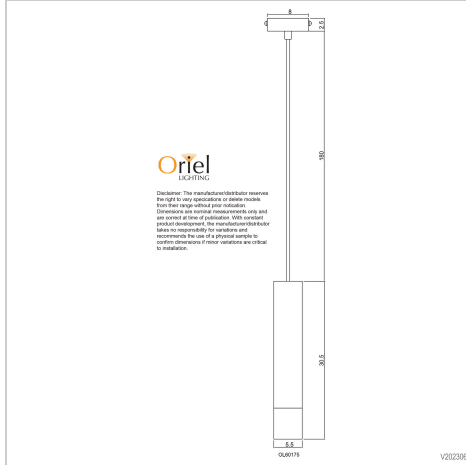

Primary Material	METAL
IP Rating	IP20
Supplier Code	OL60175BK
UPI	9324879214650
Electrician To Install	This fitting should be installed by a licenced electrician
Warranty / Guarantee	12 Month Replacement Guarantee

Images

Unless stated, fittings do not include globes (bulbs). No representations are made as to the suitability of this product for your application. All fixed lights (other than DIY lights) should be installed by a licensed electrical contractor. Due to continuing product development, some specifications may change over time. Refer to our detailed Terms and Conditions, online at: www.oriel-lighting.com.au | Details and specifications are current at the time of printing, and with constant product development, subject to change.

(c) Oriel Lighting

quality lighting at affordable prices | specifications subject to change without notice - check the website for the latest information | www.oriel-lighting.com.au