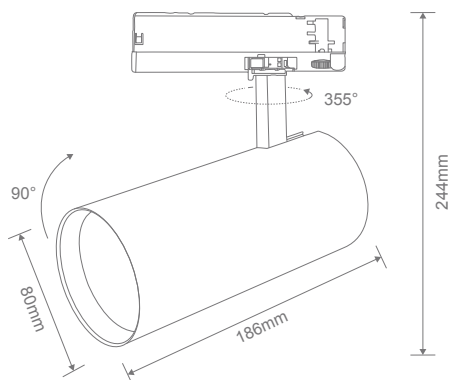

Diagrams / Additional

Item No.	Variant			
	60°	45°	24°	15°
THOR-PRO-32-REF	52567	52568	52569	52570

Item No.	Variant					
	Honeycomb	Purple	Red	Blue	Green	Yellow
THOR-PRO-32-LEN	52572	52573	52574	52575	52576	52577