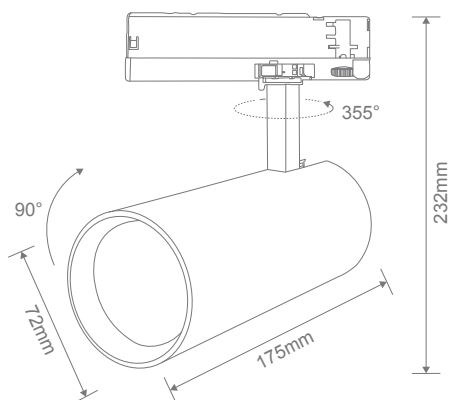

Diagrams / Additional

Item No.	Variant			
	60°	45°	24°	15°
THOR-PRO-23-REF	52543	52544	52545	52546

Item No.	Variant					
	Honeycomb	Purple	Red	Blue	Green	Yellow
THOR-PRO-23-LEN	52548	52549	52550	52551	52552	52553