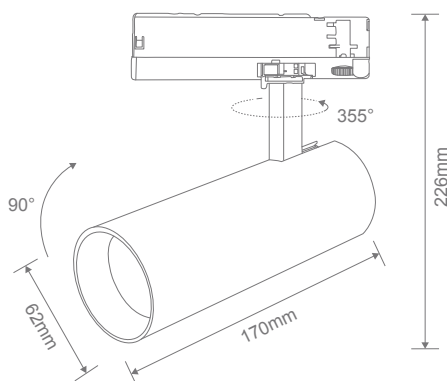

Diagrams / Additional

Item No.	Variant					
	Honeycomb	Purple	Red	Blue	Green	Yellow
THOR-PRO-15-LEN	52524	52525	52526	52527	52528	52529