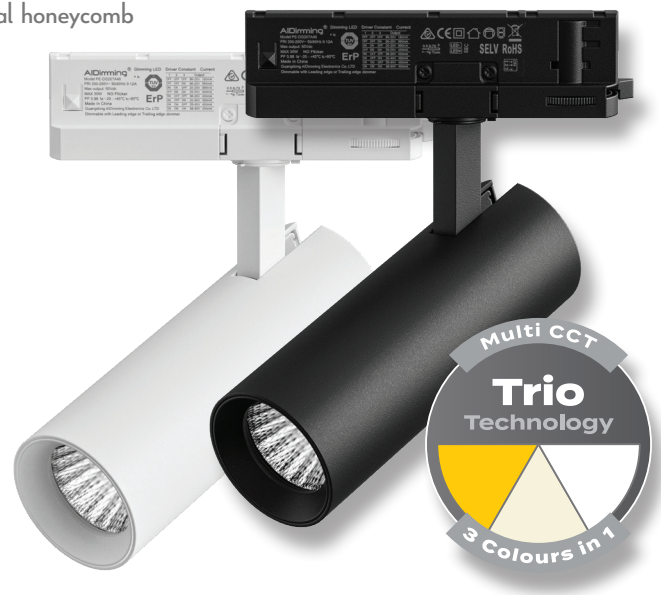

Thor Pro 15 TRK LED Tracklight

Description

The THOR-PRO-15 LED Range features a family of products with different accessories to be accessible to so many lighting applications while maintaining the same design. Available in a recessed, surface mount and 3-Circuit Track Head Model, part of a matching family of 15W, 23W and 32W models. Ideal for product lighting in shops and displays or even for high-end residential applications. With a 62mm diameter cover and a slimline 170mm long housing made from powder-coated CNC Aluminium and using the latest LED COB Chip and Driver technology, the THOR-PRO-15 series offers stable, flicker-free, low-glare lighting. The added harmonic (flicker-free) filter will minimise and reduce the total harmonic distortion and therefore significantly reduce flicker and any potential strobing effects. Tri-Colour Switchable, 3000K Warm White, 4000K Neutral White and 5000K White colour temperature options. CRI90 for better colour rendition, great for highlighting artwork. Choose from White or Black body and baffle colour options. Available in 15°, 24°, 36° (standard), 45° and 60° Optical Reflector Lens options. Reduce glare with an optional honeycomb Lens, or add colour with Purple, Red, Blue, Green or Yellow Filter Lenses. Backed by a 5 Year Replacement Warranty.

Specification Features

Input Voltage:	240V AC		
Power (W):	15W LED		
IP rating (IP):	IP20		
Lumens (lm):	3000K	4000K	5000K
White	1200lm	1300lm	1250lm
Black	1150lm	1300lm	1250lm
LED type:	SMD		
CCT:	3000K - 4000K - 5000K (Switchable)		
CRI:	≥90		
Beam angle (°):	15°, 24°, 36°, 45° & 60° (36° Standard)		
Dimmable:	Yes*		
Lifespan (hrs):	50,000hrs		

*Fully dimmable with suitable dimmers.

Item No.	Variant		CCT
	Wht	Blk	
THOR-PRO-15-TRK	52516	52517	TRIO
THOR-PRO-15-TRK-DALI	52590	52591	
THOR-PRO-15-BAF	52531	52532	N/A

Item No.	Variant			
	60°	45°	24°	15°
THOR-PRO-15-REF	52519	52520	52521	52522