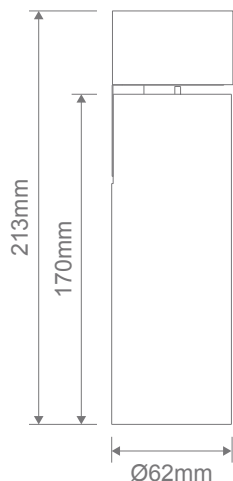

Diagrams / Additional