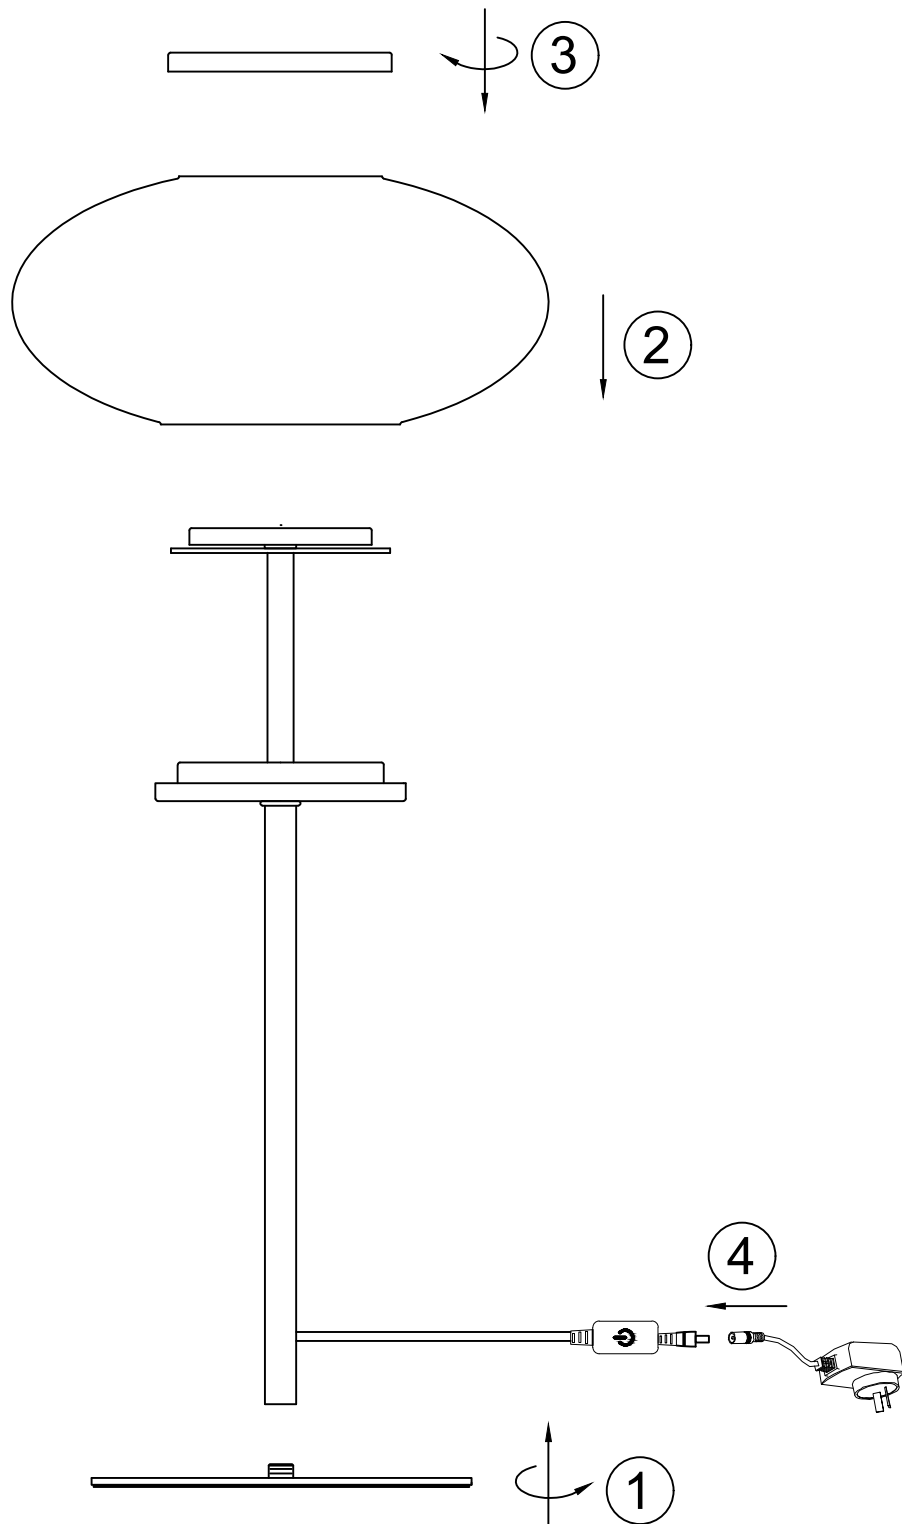

# ITEM NO.:TEQUO TL

Telbix.

240V ~ 50Hz LED 12W 3000K

TOUCH DIMMER