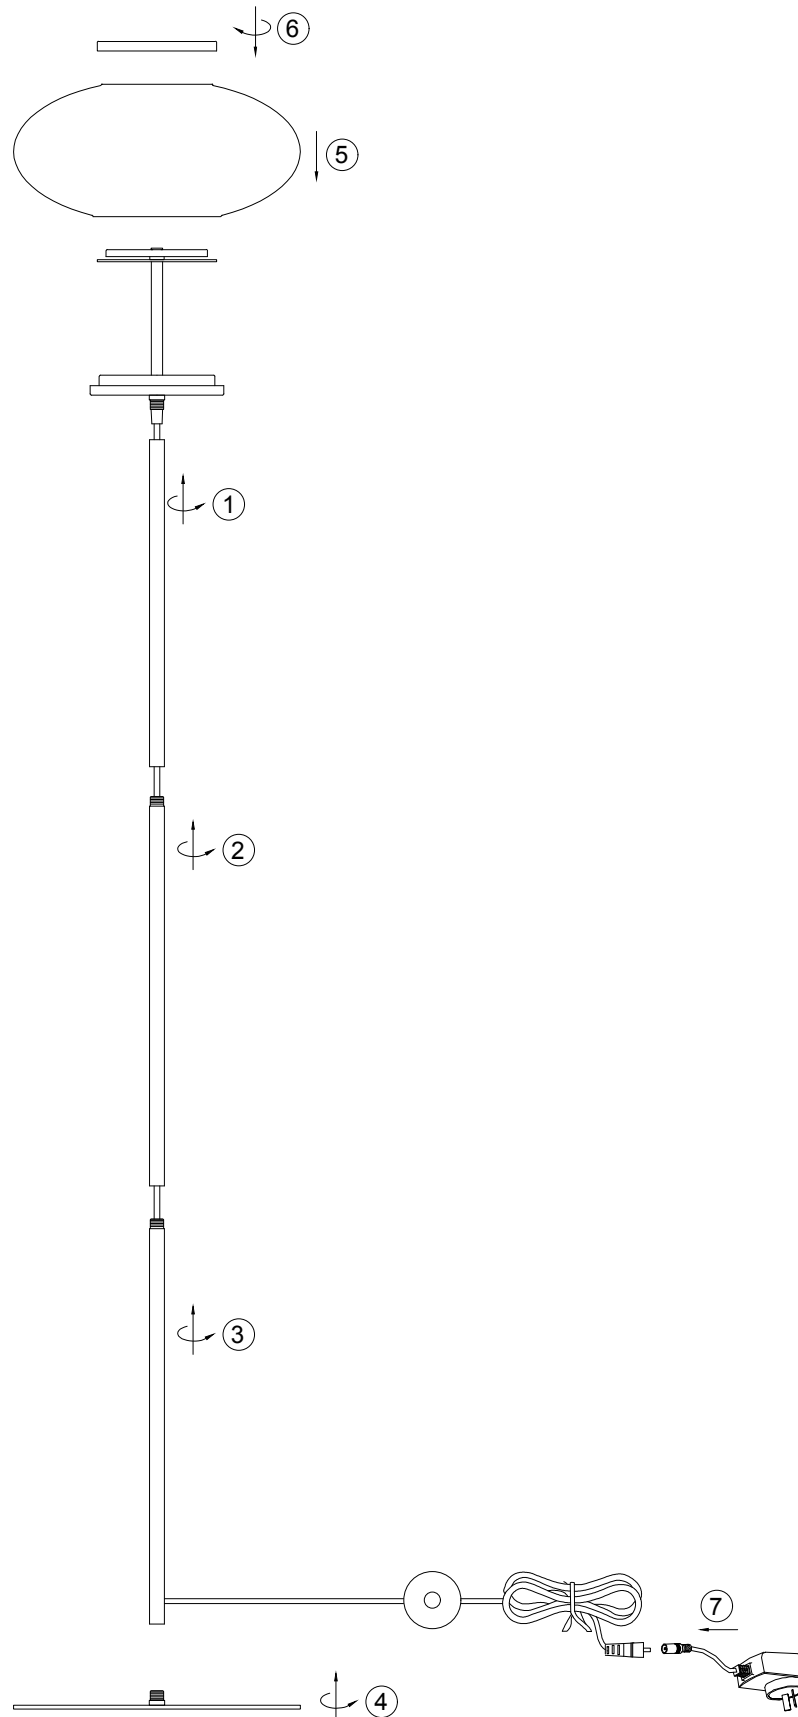

ITEM NO.:TEQUO FL

Telbix.

240V ~ 50Hz LED 20W 3000K

FOOT DIMMER