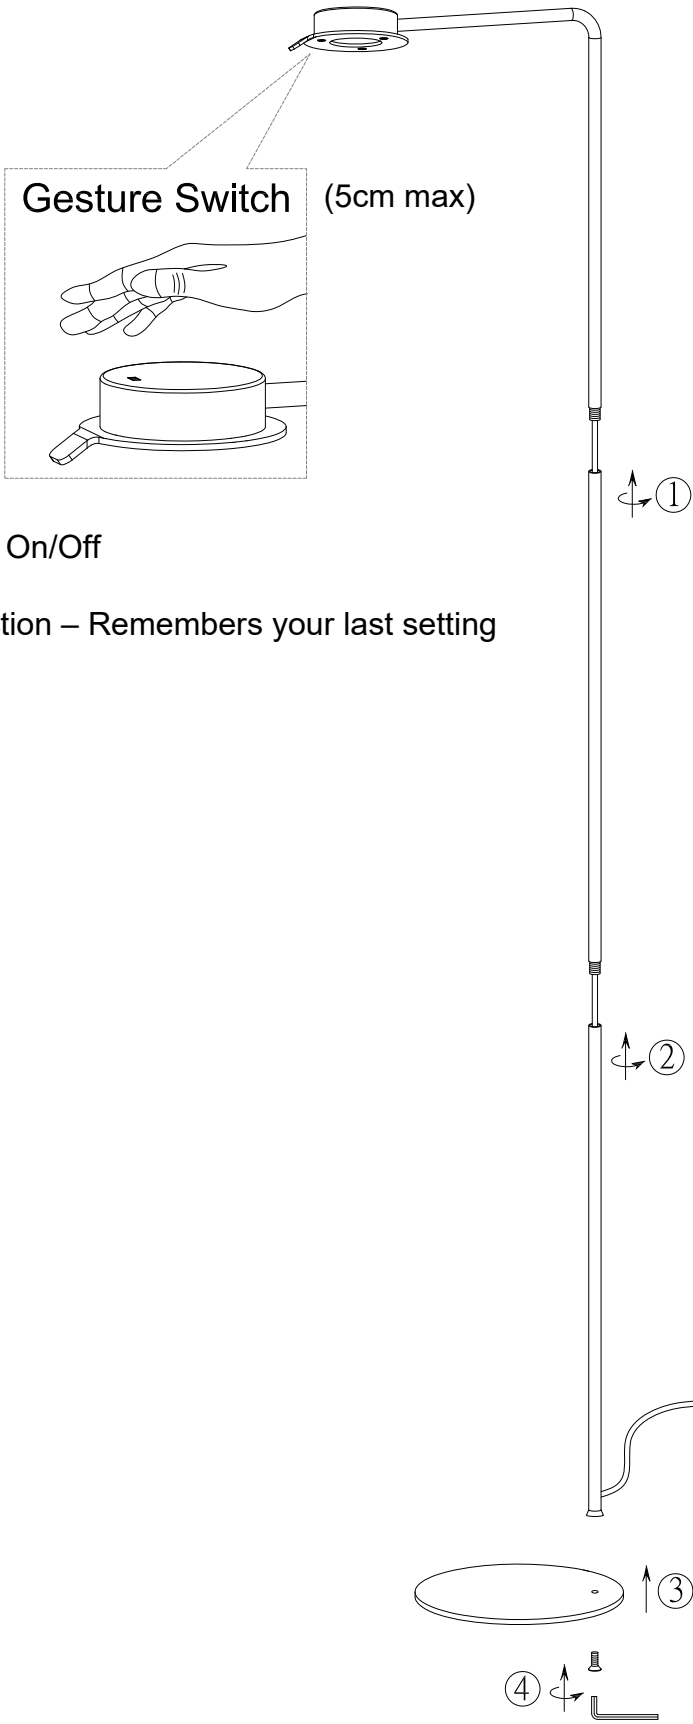

ITEM NO.: TARELL FL

Wave to Turn On/Off  
Hover to Dim  
Memory Function – Remembers your last setting

Telbix.

240V ~ 50Hz LED 6W 3000K  
Gesture Switch Dimmable