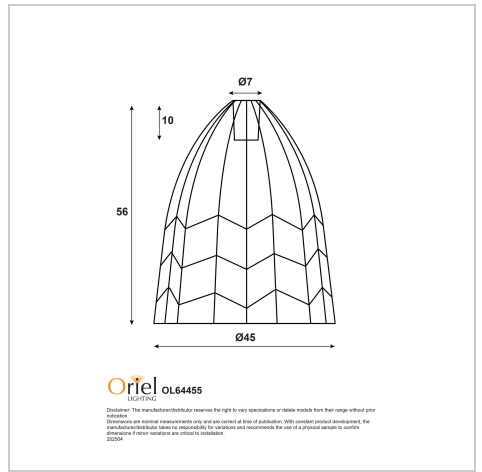

Shade Fitting Type	43mm Top Shade Fitting
Supplier Code	OL64455
UPI	9324879218283
Accessories - Required	Shade only – needs a Suspension
Electrician To Install	DIY shade – installed on existing cord set or fitting
DIY	A Competant Handy Person can DIY
Warranty / Guarantee	12 Month Replacement Guarantee

Images

Unless stated, fittings do not include globes (bulbs). No representations are made as to the suitability of this product for your application. All fixed lights (other than DIY lights) should be installed by a licensed electrical contractor. Due to continuing product development, some specifications may change over time. Refer to our detailed Terms and Conditions, online at: www.oriel-lighting.com.au | Details and specifications are current at the time of printing, and with constant product development, subject to change.

(c) Oriel Lighting

quality lighting at affordable prices | specifications subject to change without notice - check the website for the latest information | www.oriel-lighting.com.au