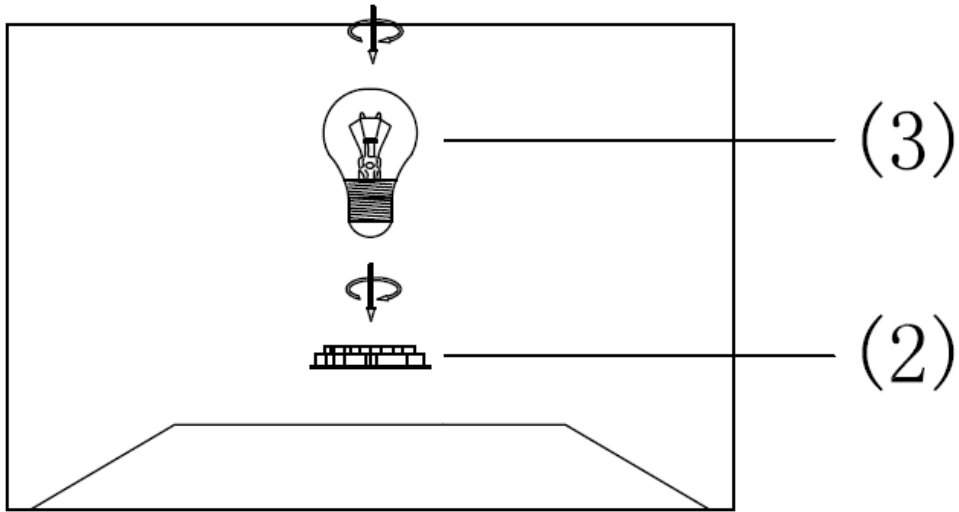

ITEM NO.: STYLIN TL

(1)

Disclaimer:  
/  Tools not included  
 Shade ring attached on lamp holder  
 Globe(s) not included

IP20

240V - 50Hz E27 Max.25Wx1

**Telbix.**

NOTE: GLOBE NOT INCLUDED