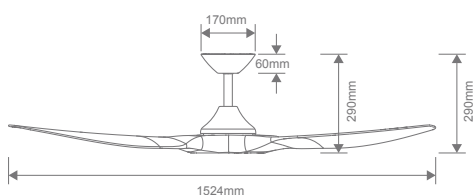

Specification Features

Input Voltage:	240V AC
Power (W):	35W
Type of motor:	DC
Blade Pitch:	13°
Blade Length:	60" - 1520mm
Net Weight:	6kgs
Construction:	ABS Polymer motor, canopy and blades
IP Rating:	IPX0
Winter/Summer Function:	Yes
Tropically Rated	Yes
Extension Rod Available:	Yes
Remote Control:	Yes (9 Speed)

AirFlow m³/h

Speeds								
1	2	3	4	5	6	7	8	9
4558	5672	6113	7977	9842	10,249	12,113	14,245	16,302

Optional Light Kit

Luminaire (LED)	18W	Lumen Output:		
CCT:	3000K - 4000K - 6000K (Switchable)	3000K	4000K	6000K
Dimmable:	Yes	1800lm	1900lm	1950lm
Luminaire Lifespan (hrs)	10,000hrs	CRI		
Net Weight:	0.34kgs	≥80		

Diagrams / Additional

STRIKE-60

STRIKE-60-L

Box Measurements: 790mm x 330mm x 260mm

Gross Weight: 8.2kgs

Item No.	Variant			
	Wht/ Wht	Blk/Blk	Blk/Wnt	Wht/ Oak
STRIKE-60	60135	60136	60137	60138
STRIKE-LIGHT-KIT	Blk		Wht	
	60141		60140	
CFA-DR1	60100		60101	