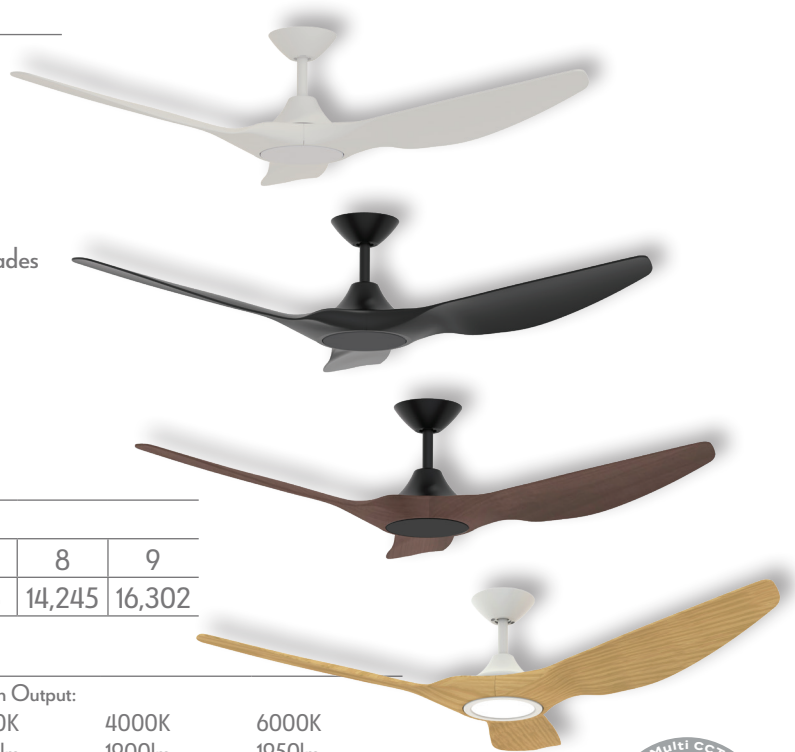

Strike-60

3 Blade 60" Ceiling Fan with Optional Light Kit

Description

The STRIKE DC Ceiling Fan Series is a modern and slimline ceiling fan design that offers a slender and simplistic look which will suit most decors. Available in a 3 Blade 48" 1220mm blade length or 3 Blade 60" 1520mm blade length with the choice of an 18W LED CCT Switchable light Kit as an optional accessory if a light option is required. Choose from 3000K Warm White, 4000K Neutral White or 5000K White via the remote control. The remote control also features a 9-speed function and fan timer and reverse Winter/Summer mode included. Optional Light Kit is fully dimmable via remote control. Available in a range of colour options: choose from White, Black, Black/Walnut and White/Oak finishes. Constructed from ABS Polymer, the STRIKE Series is lightweight, quiet and offers superior airflow. Super energy efficient DC Motor, drawing only 25W for the 48" and 35W for the 60" at high speed. Smart fan adaptable with a smart chip accessory, that is compatible with Google Home and Alexa. Other optional accessories include extension rods, DC Bluetooth Wall Controller as well as Ceiling Pitch Accessory for raked ceiling installations. Suitable for Indoor and Outdoor Undercover use. Backed by a 6 Year Warranty*.

Specification Features

Input Voltage:	240V AC
Power (W):	35W
Type of motor:	DC
Blade Pitch:	13°
Blade Length:	60" - 1520mm
Net Weight:	6kgs
Construction:	ABS Polymer motor, canopy and blades
IP Rating:	IPX0
Winter/Summer Function:	Yes
Tropically Rated	Yes
Extension Rod Available:	Yes
Remote Control:	Yes (9 Speed)

AirFlow m³/h

Speeds								
1	2	3	4	5	6	7	8	9
4558	5672	6113	7977	9842	10,249	12,113	14,245	16,302

Optional Light Kit

Luminaire (LED)	18W	Lumen Output:		
CCT:	3000K - 4000K - 6000K (Switchable)	3000K	4000K	6000K
Dimmable:	Yes	1800lm	1900lm	1950lm
Luminaire Lifespan (hrs)	10,000hrs	CRI		
Net Weight:	0.34kgs	≥80		