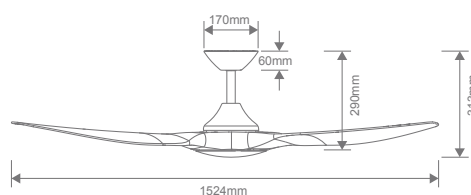

Specification Features

Input Voltage:	240V AC
Power (W):	35W
Type of motor:	DC
Blade Pitch:	13°
Blade Length:	60" - 1520mm
Net Weight:	6kgs
Construction:	ABS Polymer motor, canopy and blades
IP Rating:	IPX0
Winter/Summer Function:	Yes
Tropically Rated	Yes
Extension Rod Available:	Yes
Remote Control:	Yes (9 Speed)

AirFlow m³/h

Speeds								
1	2	3	4	5	6	7	8	9
4558	5672	6113	7977	9842	10,249	12,113	14,245	16,302

Optional Light Kit

Luminaire (LED)	18W	Lumen Output:		
CCT:	3000K - 4000K - 6000K (Switchable)	3000K	4000K	6000K
Dimmable:	Yes	1800lm	1900lm	1950lm
Luminaire Lifespan (hrs)	10,000hrs	CRI		
Net Weight:	0.34kgs	≥80		

Warranty

Fan: 3 Year In-Home + 3 Year Parts Replacement
 Receiver and remote: 1 Year In-Home + 1 Year Parts Replacement

Accessories sold separately: Bluetooth Wall Control & Extension Rods

Note: Do NOT install on a raked or sloped ceiling without the use of the optional 38° Ceiling Kit, as this will damage the receiver housed in the canopy.

Diagrams / Additional

STRIKE-60

STRIKE-60-L

Box Measurements: 790mm x 330mm x 260mm

Gross Weight: 8.2kgs

Item No.	Variant			
	Wht/ Wht	Blk/Blk	Blk/Wnt	Wht/ Oak
STRIKE-60	60135	60136	60137	60138
STRIKE-LIGHT-KIT	Blk		Wht	
	60141		60140	
CFA-DR1	60100		60101	