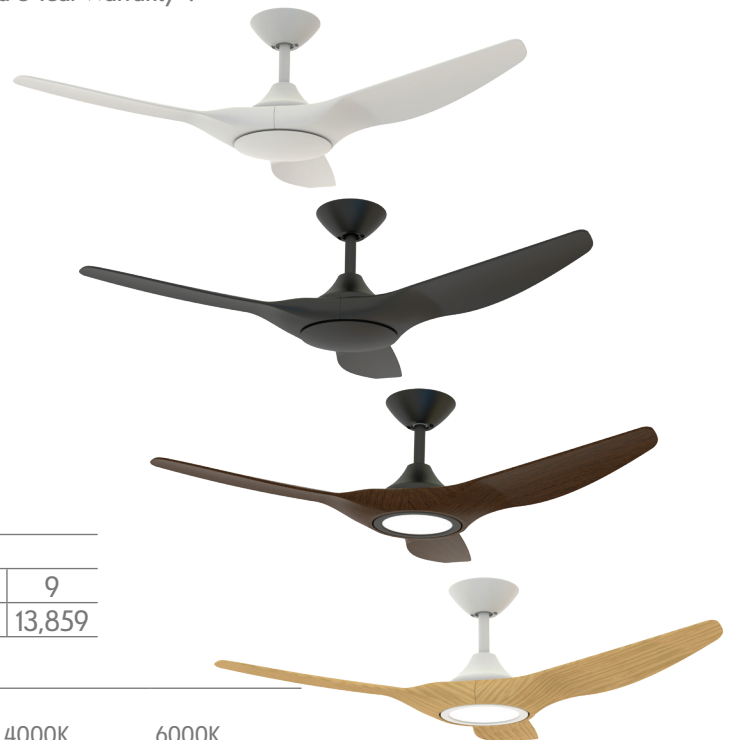

Strike-48

3 Blade 48" Ceiling Fan with Optional Light Kit

Description

The STRIKE DC Ceiling Fan Series is a modern and slimline ceiling fan design that offers a slender and simplistic look which will suit most decors. Available in a 3 Blade 48" 1220mm blade length or 3 Blade 60" 1520mm blade length with the choice of an 18W LED CCT Switchable light Kit as an optional accessory if a light option is required. Choose from 3000K Warm White, 4000K Neutral White or 5000K White via the remote control. The remote control also features a 9-speed function and fan timer and reverse Winter/Summer mode included. Optional Light Kit is fully dimmable via remote control. Available in a range of colour options: choose from White, Black, Black/Walnut and White/Oak finishes. Constructed from ABS Polymer, the STRIKE Series is lightweight, quiet and offers superior airflow. Super energy efficient DC Motor, drawing only 25W for the 48" and 35W for the 60" at high speed. Smart fan adaptable with a smart chip accessory, that is compatible with Google Home and Alexa. Other optional accessories include extension rods, DC Bluetooth Wall Controller as well as Ceiling Pitch Accessory for raked ceiling installations. Suitable for Indoor and Outdoor Undercover use. Backed by a 6 Year Warranty*.

Specification Features

Input Voltage:	240V AC
Power (W):	25W
Type of motor:	DC
Blade Pitch:	13°
Blade Length:	48" - 1220mm
Net Weight:	4.9kgs
Construction:	ABS Polymer motor, canopy and blades
IP Rating:	IPXO
Winter/Summer Function:	Yes
Tropically Rated	Yes
Extension Rod Available:	Yes
Remote Control:	Yes (9 Speed)

Diagrams / Additional

STRIKE-48

STRIKE-48-L

Box Measurements: 645mm x 325mm x 260mm

Gross Weight: 7.1kgs

Item No.	Variant			
	Wht/Wht	Blk/Blk	Blk/Wnt	Wht/Oak
STRIKE-48	60130	60131	60132	60133
STRIKE-LIGHT-KIT	Blk		Wht	
	60141		60140	
CFA-DR1	60100		60101	