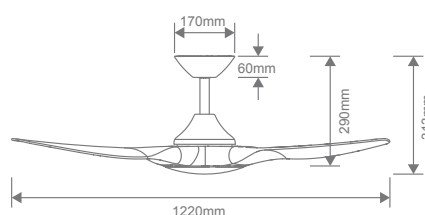

Specification Features

Input Voltage:	240V AC
Power (W):	25W
Type of motor:	DC
Blade Pitch:	13°
Blade Length:	48" - 1220mm
Net Weight:	4.9kgs
Construction:	ABS Polymer motor, canopy and blades
IP Rating:	IPXO
Winter/Summer Function:	Yes
Tropically Rated	Yes
Extension Rod Available:	Yes
Remote Control:	Yes (9 Speed)

AirFlow m³/h

Speeds									
1	2	3	4	5	6	7	8	9	
3975	5086	8646	9768	10,585	11,202	12,653	13,048	13,859	

Optional Light Kit

Luminaire (LED)	18W	Lumen Output:		
CCT:	3000K - 4000K - 6000K (Switchable)	3000K	4000K	6000K
Dimmable:	Yes	1800lm	1900lm	1950lm
Luminaire Lifespan (hrs)	10,000hrs	CRI		
Net Weight:	0.34kgs	≥80		

Warranty

Fan:	3 Year In-Home + 3 Year Parts Replacement
Receiver and remote:	1 Year In-Home + 1 Year Parts Replacement

Accessories sold separately: Bluetooth Wall Control & Extension Rods

Note: Do NOT install on a raked or sloped ceiling without the use of the optional 38° Ceiling Kit, as this will damage the receiver housed in the canopy.

Diagrams / Additional

STRIKE-48

STRIKE-48-L

Box Measurements: 645mm x 325mm x 260mm

Gross Weight: 7.1kgs

Item No.	Variant			
	Wht/Wht	Blk/Blk	Blk/Wnt	Wht/Oak
STRIKE-48	60130	60131	60132	60133
STRIKE-LIGHT-KIT	Blk		Wht	
	60141		60140	
CFA-DR1	60100		60101	