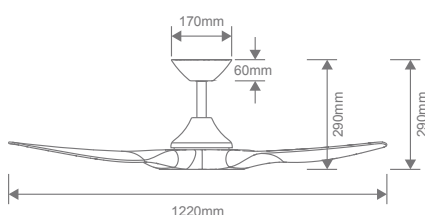

Specification Features

Input Voltage:	240V AC
Power (W):	25W
Type of motor:	DC
Blade Pitch:	13°
Blade Length:	48" - 1220mm
Net Weight:	4.9kgs
Construction:	ABS Polymer motor, canopy and blades
IP Rating:	IPXO
Winter/Summer Function:	Yes
Tropically Rated	Yes
Extension Rod Available:	Yes
Remote Control:	Yes (9 Speed)

AirFlow m³/h

Speeds									
1	2	3	4	5	6	7	8	9	
3975	5086	8646	9768	10,585	11,202	12,653	13,048	13,859	

Optional Light Kit

Luminaire (LED)	18W	Lumen Output:		
CCT:	3000K - 4000K - 6000K (Switchable)	3000K	4000K	6000K
Dimmable:	Yes	1800lm	1900lm	1950lm
Luminaire Lifespan (hrs)	10,000hrs	CRI		
Net Weight:	0.34kgs	≥80		

Diagrams / Additional

STRIKE-48

STRIKE-48-L

Box Measurements: 645mm x 325mm x 260mm

Gross Weight: 7.1kgs

Item No.	Variant			
	Wht/Wht	Blk/Blk	Blk/Wnt	Wht/Oak
STRIKE-48	60130	60131	60132	60133
STRIKE-LIGHT-KIT	Blk		Wht	
	60141		60140	
CFA-DR1	60100		60101	