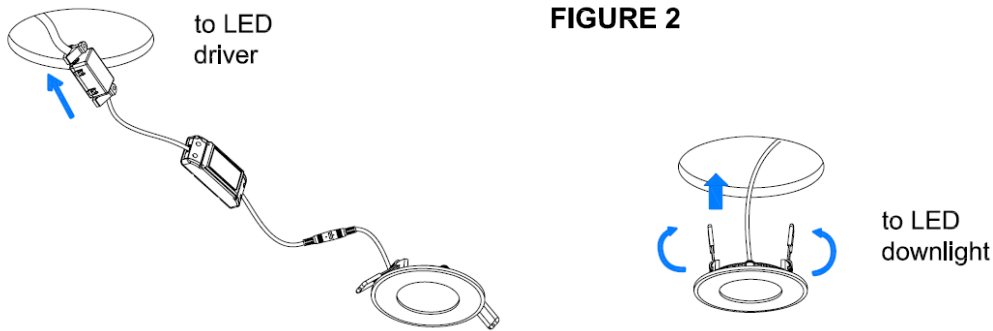

### TECHNICAL :

Type :	Round	Square
Power :	3 watt	
Voltage :	240 v	
Color temp :	3000 k / 5000 k	
Lumen :	200 / 210	
Beam :	110	
Ra :	>85	
Pf :	>0.9	
Dimmable	NO	
Protection :	IP20	
Size :	90 x 25	90 x 90 x 25
Cutout :	70	70 x 70

**STOW**  
ROUND DOWNLIGHT (STAIRLIGHT)

Telbix.

Installations must be performed by a qualified Electrical Contractor  
in accordance of the current wiring standard AS/NZS 3000.

**FIGURE 3**

**FIGURE 4**

**STOW**  
SQUARE DOWNLIGHT (STAIRLIGHT)