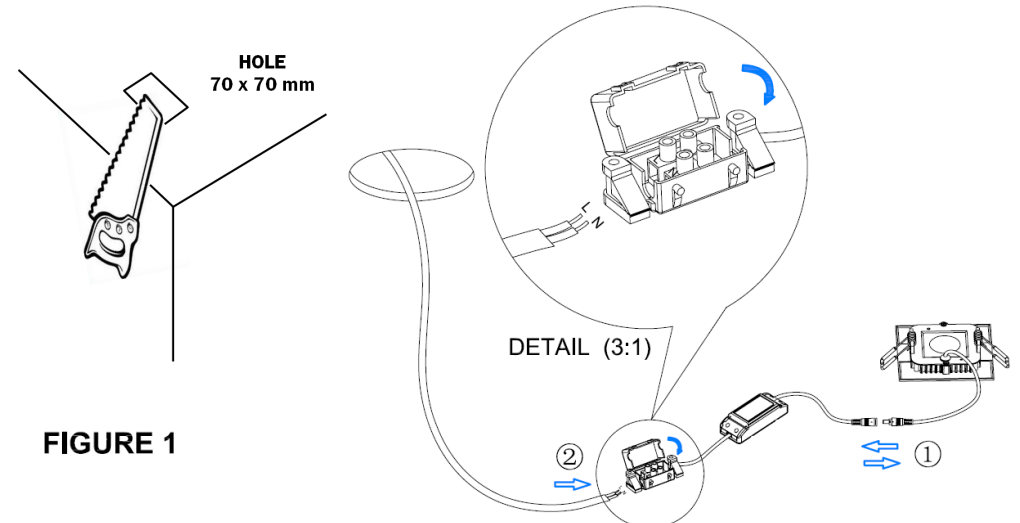

STOW
ROUND DOWNLIGHT (STAIRLIGHT)

Telbix.

Installations must be performed by a qualified Electrical Contractor
in accordance of the current wiring standard AS/NZS 3000.

STOW
SQUARE DOWNLIGHT (STAIRLIGHT)

Telbix.

Installations must be performed by a qualified Electrical Contractor
in accordance of the current wiring standard AS/NZS 3000.

FIGURE 3