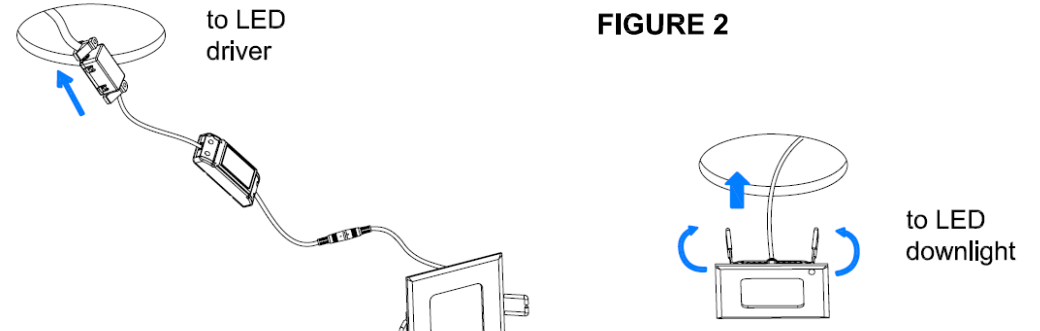

STOW
ROUND DOWNLIGHT (STAIRLIGHT)

Telbix.

Installations must be performed by a qualified Electrical Contractor
in accordance of the current wiring standard AS/NZS 3000.

STOW
SQUARE DOWNLIGHT (STAIRLIGHT)

Telbix.

Installations must be performed by a qualified Electrical Contractor
in accordance of the current wiring standard AS/NZS 3000.

FIGURE 3