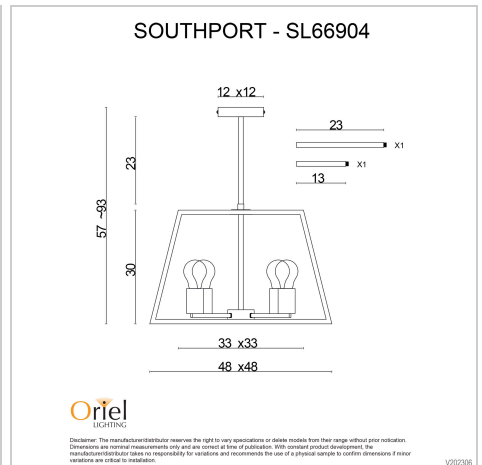

Fitting Width	48x48
Fitting Canopy	12x12
Fitting Suspension	62
Fitting Material	Steel
Glass/Diffuser Material	No Glass
IP Rating	IP20
Dimmable	Suitable for Dimming
Supplier Code	SL66904BC
UPI	9324879218863
Electrician To Install	This fitting should be installed by a licenced electrician
Warranty / Guarantee	12 Month Replacement Guarantee

Images

Unless stated, fittings do not include globes (bulbs). No representations are made as to the suitability of this product for your application. All fixed lights (other than DIY lights) should be installed by a licensed electrical contractor. Due to continuing product development, some specifications may change over time. Refer to our detailed Terms and Conditions, online at: www.oriel-lighting.com.au | Details and specifications are current at the time of printing, and with constant product development, subject to change.

(c) Oriel Lighting

quality lighting at affordable prices | specifications subject to change without notice - check the website for the latest information | www.oriel-lighting.com.au